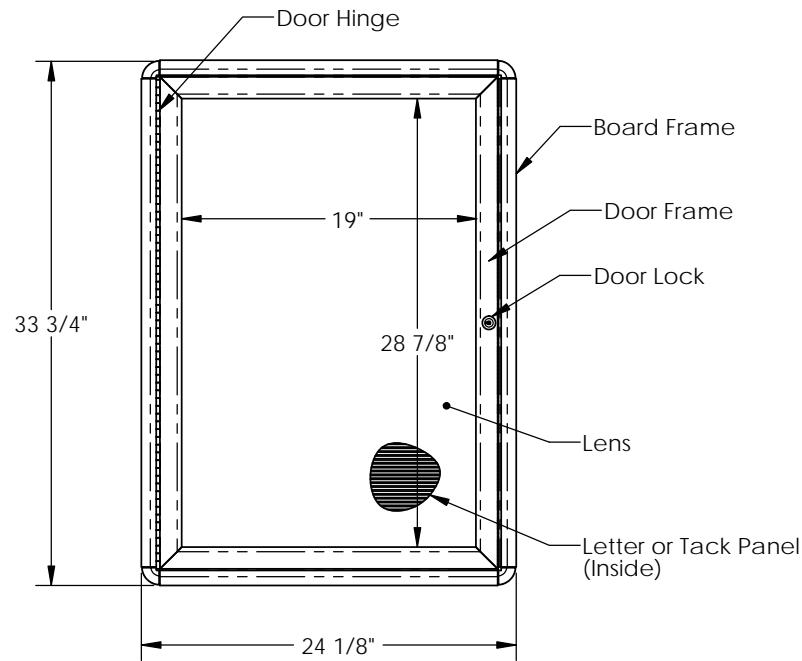

Ghent Ovation 34" x 24"

***1-Door Indoor Enclosed Gray Fabric
Bulletin Board with Gray Frame***

Product Spec Sheet

Provided by

MyBinding.com
When Image Matters.

Call Us at 1-800-944-4573

Ovation Series

Enclosed Boards - Single Door

MyBinding.com
 5500 NE Moore Court
 Hillsboro, OR 97124
 Toll Free: 1-800-944-4573
 Local: 503-640-5920

Materials:

- Board frame, door frame, and door hinges - aluminum.
- Lens - clear acrylic sheet.
- Letter panel - flannel stuffed 1/2" thick grooved medium density fiberboard (MDF).
- Tack panel - fabric covered 3/8" thick fiber board.
- Board corners - die cast zinc
- Lock, hanger, and fasteners - steel

Features:

- Full length door hinge.
- Rounded board frame corners
- A cam style door lock with two keys.
- Four installed hangers
- One set of white plastic 3/4" gothic letters (included with boards with letter panels)