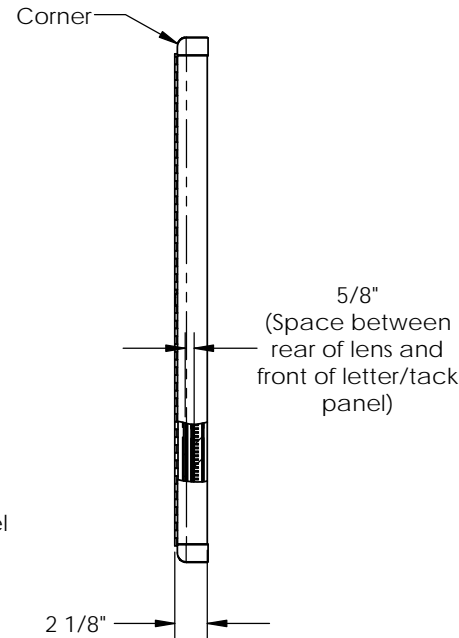

Ghent Ovation 34" x 24"

***1-Door Indoor Enclosed Gray Fabric
Bulletin Board with Gray Frame***

Product Spec Sheet

Provided by

MyBinding.com
When Image Matters.

Call Us at 1-800-944-4573

Ovation Series

Enclosed Boards - Single Door

MyBinding.com
 5500 NE Moore Court
 Hillsboro, OR 97124
 Toll Free: 1-800-944-4573
 Local: 503-640-5920

Materials:

- Board frame, door frame, and door hinges - aluminum.
- Lens - clear acrylic sheet.
- Letter panel - flannel stuffed 1/2" thick grooved medium density fiberboard (MDF).
- Tack panel - fabric covered 3/8" thick fiber board.
- Board corners - die cast zinc
- Lock, hanger, and fasteners - steel

Features:

- Full length door hinge.
- Rounded board frame corners
- A cam style door lock with two keys.
- Four installed hangers
- One set of white plastic 3/4" gothic letters (included with boards with letter panels)