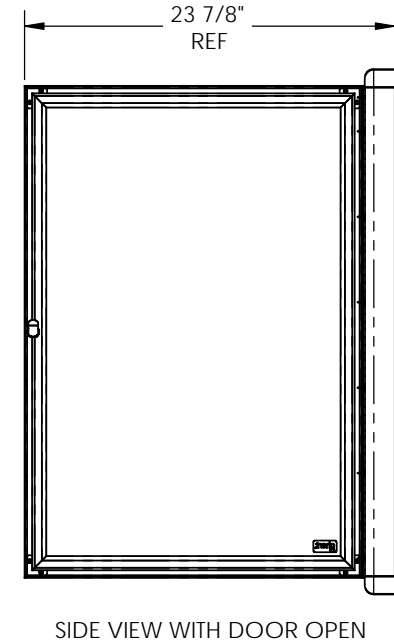

Ghent Ovation 34" x 24"

***1-Door Indoor Enclosed Gray Fabric
Bulletin Board with Gray Frame***

Product Spec Sheet

Provided by

MyBinding.com
When Image Matters.

Call Us at 1-800-944-4573

Ovation Series

Enclosed Boards - Single Door

MyBinding.com
 5500 NE Moore Court
 Hillsboro, OR 97124
 Toll Free: 1-800-944-4573
 Local: 503-640-5920

Materials:

- Board frame, door frame, and door hinges - aluminum.
- Lens - clear acrylic sheet.
- Letter panel - flannel stuffed 1/2" thick grooved medium density fiberboard (MDF).
- Tack panel - fabric covered 3/8" thick fiber board.
- Board corners - die cast zinc
- Lock, hanger, and fasteners - steel

Features:

- Full length door hinge.
- Rounded board frame corners
- A cam style door lock with two keys.
- Four installed hangers
- One set of white plastic 3/4" gothic letters (included with boards with letter panels)