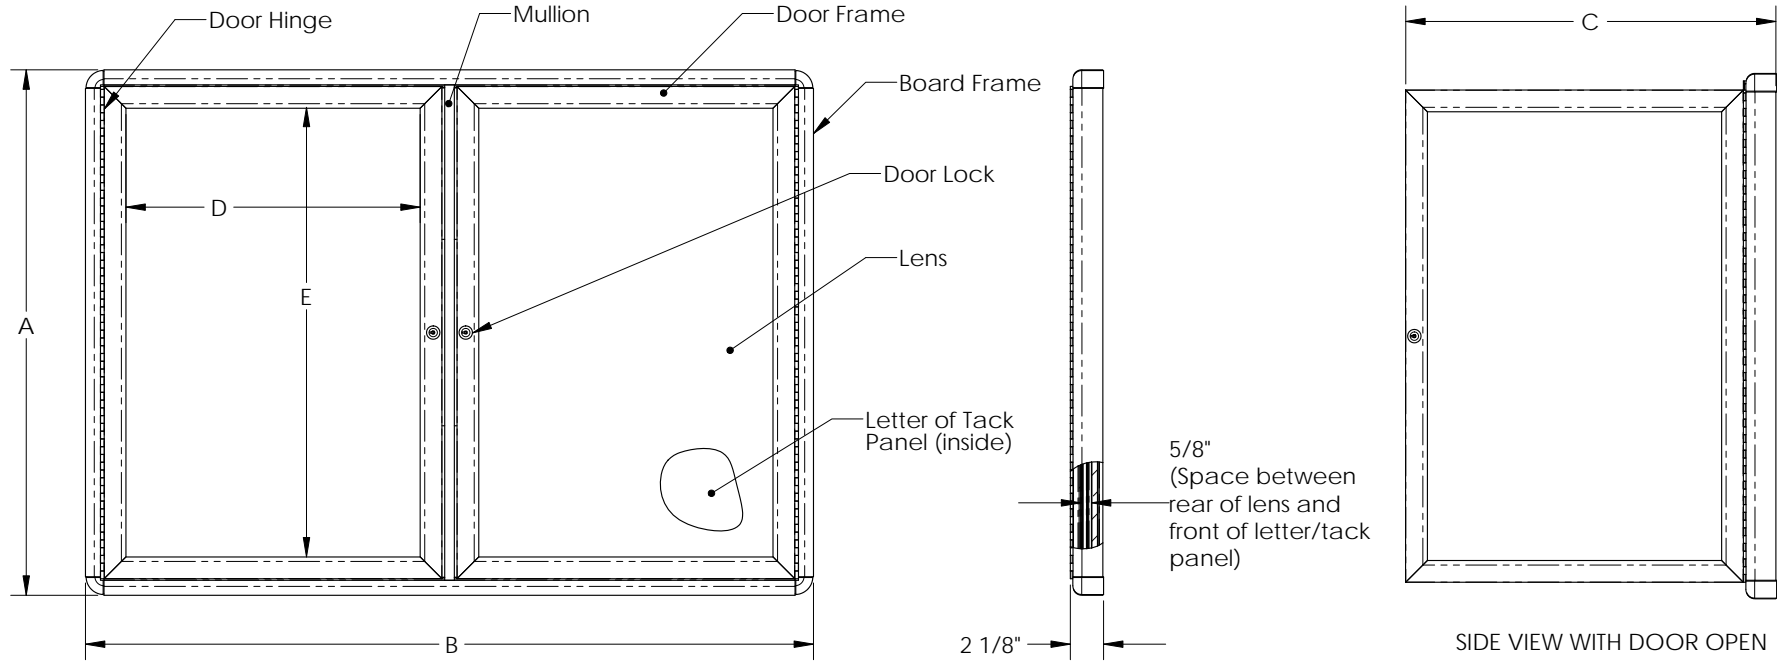

Ovation Series

Enclosed Boards - 2 Door

MyBinding.com
5500 NE Moore Court
Hillsboro, OR 97124
Toll Free: 1-800-944-4573
Local: 503-640-5920

Materials:

- Board frame, door frames, and door hinges - aluminum.
- Lens - clear acrylic sheet.
- Letter panel - flannel stuffed 1/2" thick grooved medium density fiberboard (MDF).
- Tack panel - fabric covered 3/8" thick fiber board.
- Board corners - die cast zinc
- Lock, hangers, and fasteners - steel

Features:

- Full length door hinges.
- Rounded board frame corners
- Cam style door locks with two keys.
- Four installed hangers
- One set of white plastic 3/4" gothic letters (included with boards with letter panels)

Options:

- Available with either a letter panel or a tack panel.
- Board and door frame finishes - powder coated black, gray, medium cherry, or natural maple.
- Letter panel colors - black or burgundy
- Tack panel colors - black, gray, or merlot (black and gray frames)
  beige, black, blue, gray, or merlot (cherry and maple frames)
- Board corner colors - black (black, cherry or maple frames)
  gray (gray frames only)
  chrome (cherry or maple frames)

MODEL#	A	B	C	D	E
OVG2-BBG thru OVNMC2-F95	33-3/4"	46-7/8"	23-7/8"	19"	28-7/8"
OVK4-BBG thru OVNMC4-F95	36-1/16"	60-1/16"	30-7/16"	21-1/4"	31-1/8"

Notes:

Optional matching non-illuminated separate headers are also available.