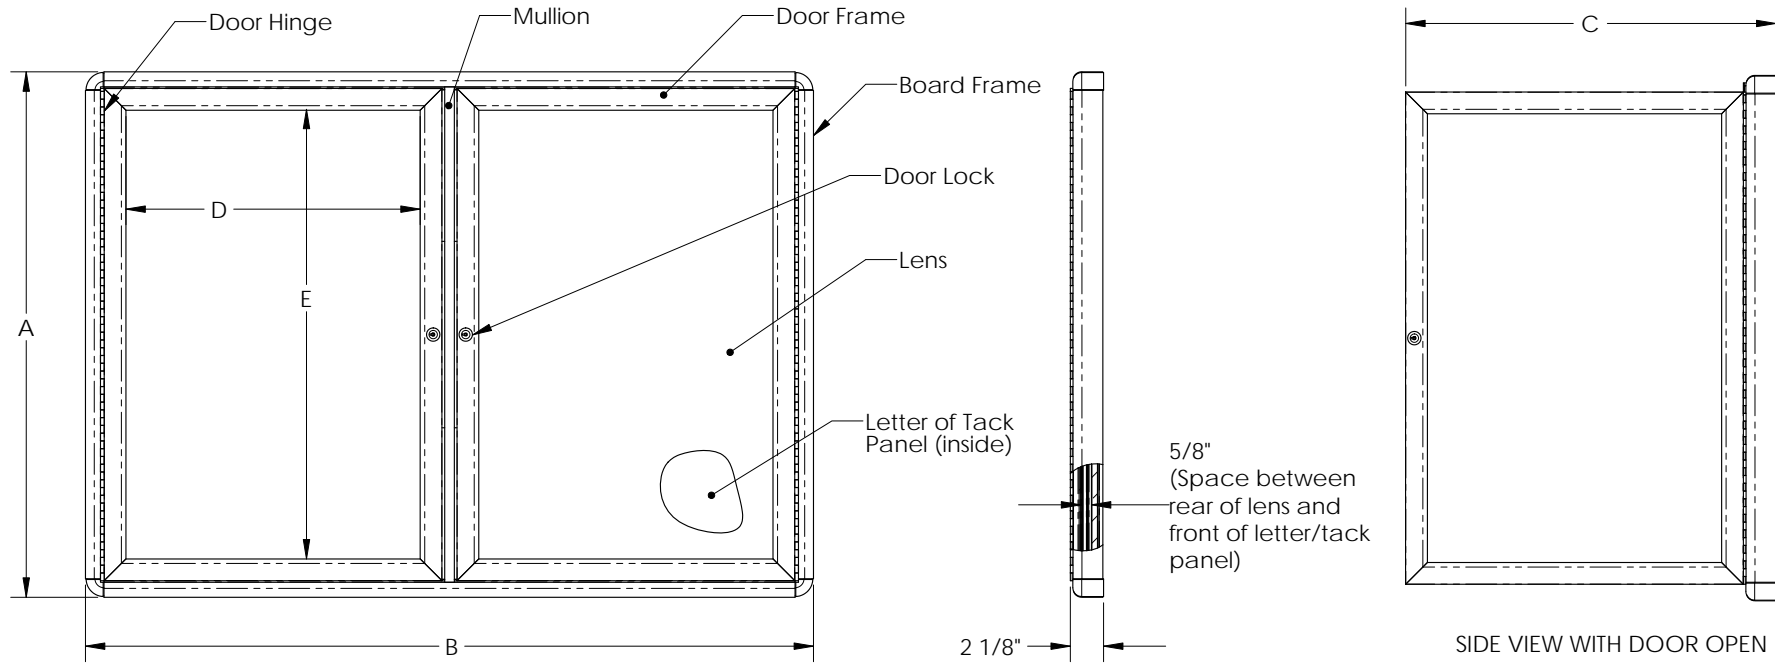

Ghent Ovation 36" x 60"

***2-Door Indoor Enclosed Gray Fabric
Bulletin Board with Black Frame***

Product Spec Sheet

Provided by

MyBinding.com
When Image Matters.

Call Us at 1-800-944-4573

Ovation Series

Enclosed Boards - 2 Door

MyBinding.com
 5500 NE Moore Court
 Hillsboro, OR 97124
 Toll Free: 1-800-944-4573
 Local: 503-640-5920

Materials:

- Board frame, door frames, and door hinges - aluminum.
- Lens - clear acrylic sheet.
- Letter panel - flannel stuffed 1/2" thick grooved medium density fiberboard (MDF).
- Tack panel - fabric covered 3/8" thick fiber board.
- Board corners - die cast zinc
- Lock, hangers, and fasteners - steel

Features:

- Full length door hinges.
- Rounded board frame corners
- Cam style door locks with two keys.
- Four installed hangers
- One set of white plastic 3/4" gothic letters (included with boards with letter panels)