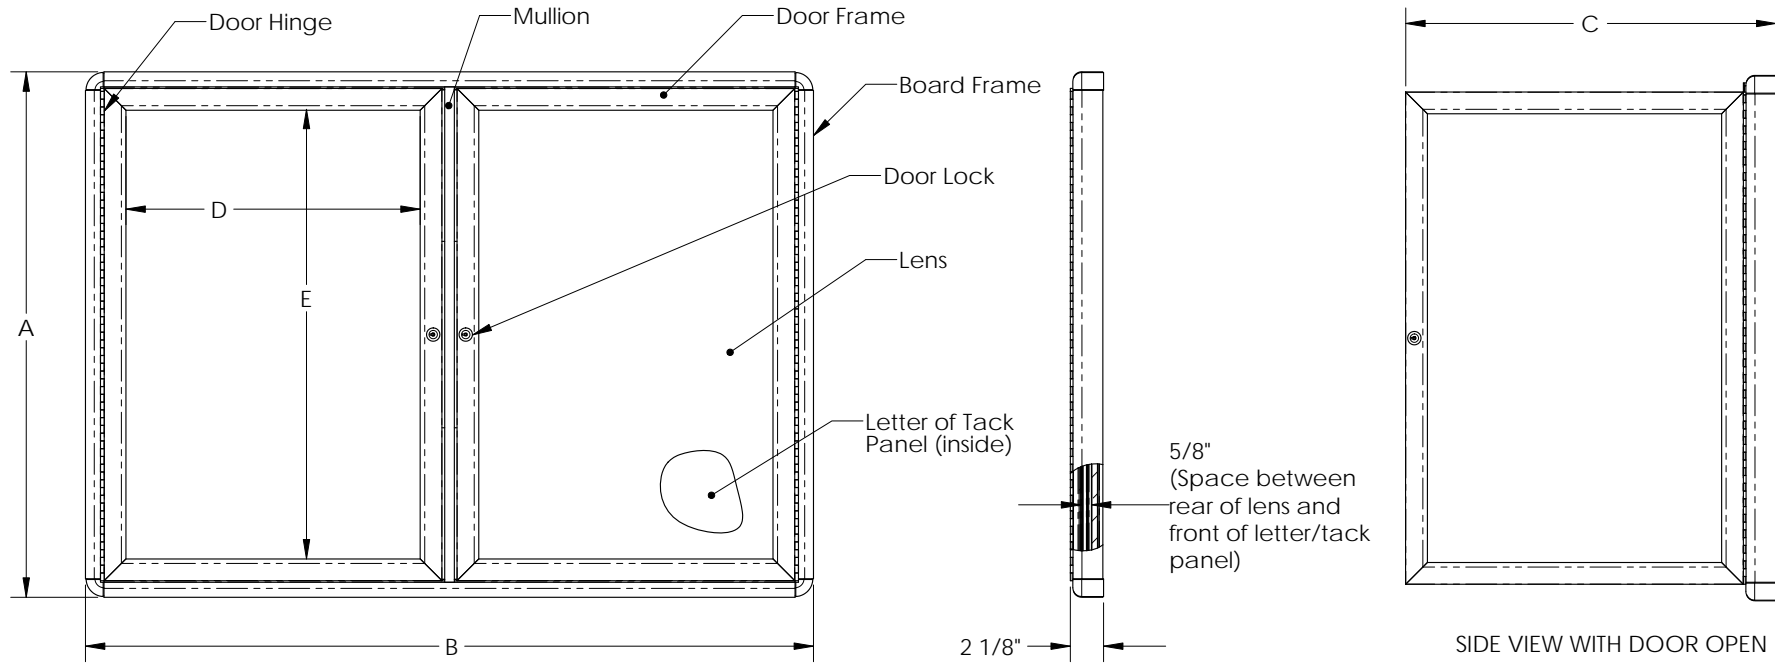

Ovation Series

Enclosed Boards - 2 Door

MyBinding.com
5500 NE Moore Court
Hillsboro, OR 97124
Toll Free: 1-800-944-4573
Local: 503-640-5920

Materials:

- Board frame, door frames, and door hinges - aluminum.
- Lens - clear acrylic sheet.
- Letter panel - flannel stuffed 1/2" thick grooved medium density fiberboard (MDF).
- Tack panel - fabric covered 3/8" thick fiber board.
- Board corners - die cast zinc
- Lock, hangers, and fasteners - steel

Features:

- Full length door hinges.
- Rounded board frame corners
- Cam style door locks with two keys.
- Four installed hangers
- One set of white plastic 3/4" gothic letters (included with boards with letter panels)

Options:

- Available with either a letter panel or a tack panel.
- Board and door frame finishes - powder coated black, gray, medium cherry, or natural maple.
- Letter panel colors - black or burgundy
- Tack panel colors - black, gray, or merlot (black and gray frames)
  beige, black, blue, gray, or merlot (cherry and maple frames)
- Board corner colors - black (black, cherry or maple frames)
  gray (gray frames only)
  chrome (cherry or maple frames)

MODEL#	A	B	C	D	E
OVG2-BBG thru OVNMC2-F95	33-3/4"	46-7/8"	23-7/8"	19"	28-7/8"
OVK4-BBG thru OVNMC4-F95	36-1/16"	60-1/16"	30-7/16"	21-1/4"	31-1/8"

Notes:

Optional matching non-illuminated separate headers are also available.