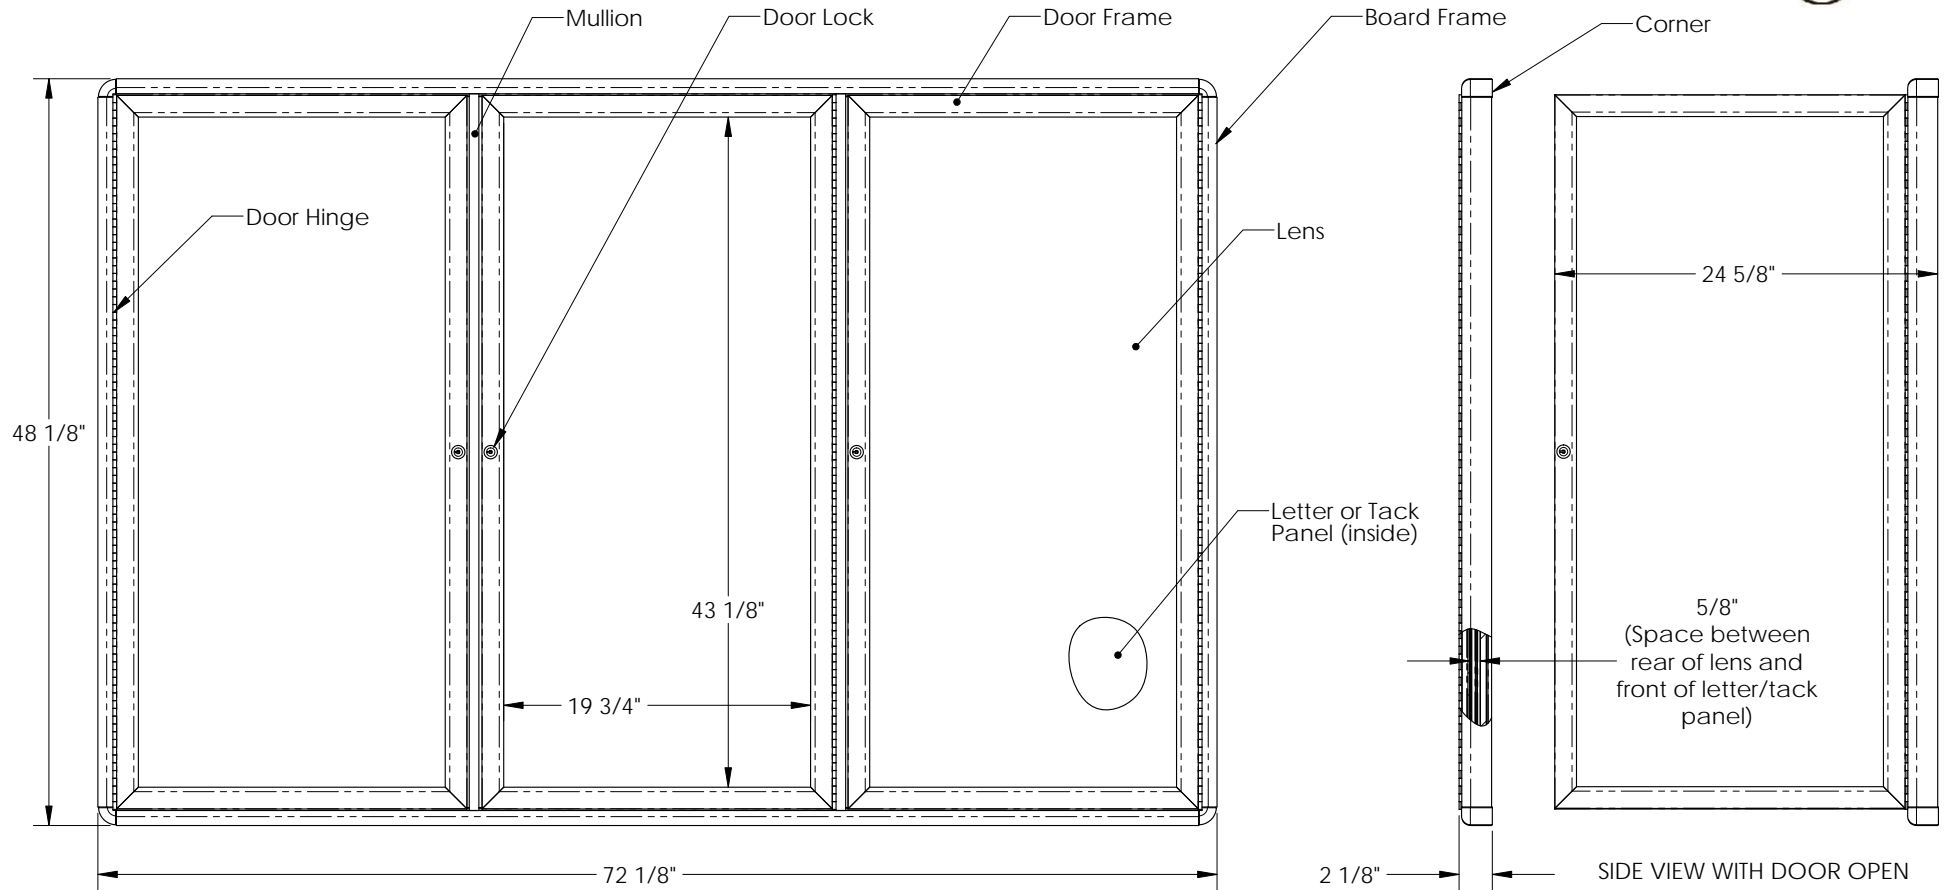

# ***Ghent Ovation 48" x 72"***

***3-Door Indoor Enclosed Gray Fabric  
Bulletin Board with Black Frame***

Product Spec Sheet

*Provided by*

**MyBinding.com**  
*When Image Matters.*

Call Us at 1-800-944-4573

## Enclosed Boards - 3 Door

ghent.

### Materials:

- Board frame, door frames, and door hinges - aluminum.
- Lens - clear acrylic sheet.
- Letter panel - flannel stuffed 1/2" thick grooved medium density fiberboard (MDF).
- Tack panel - fabric covered 3/8" thick fiber board.
- Board corners - die cast zinc
- Lock, hanger, and fasteners - steel

### Features:

- Full length door hinges.
- Rounded board frame corners
- A cam style door locks with two keys.
- Four installed hangers
- One set of white plastic 3/4" gothic letters (included with boards with letter panels)