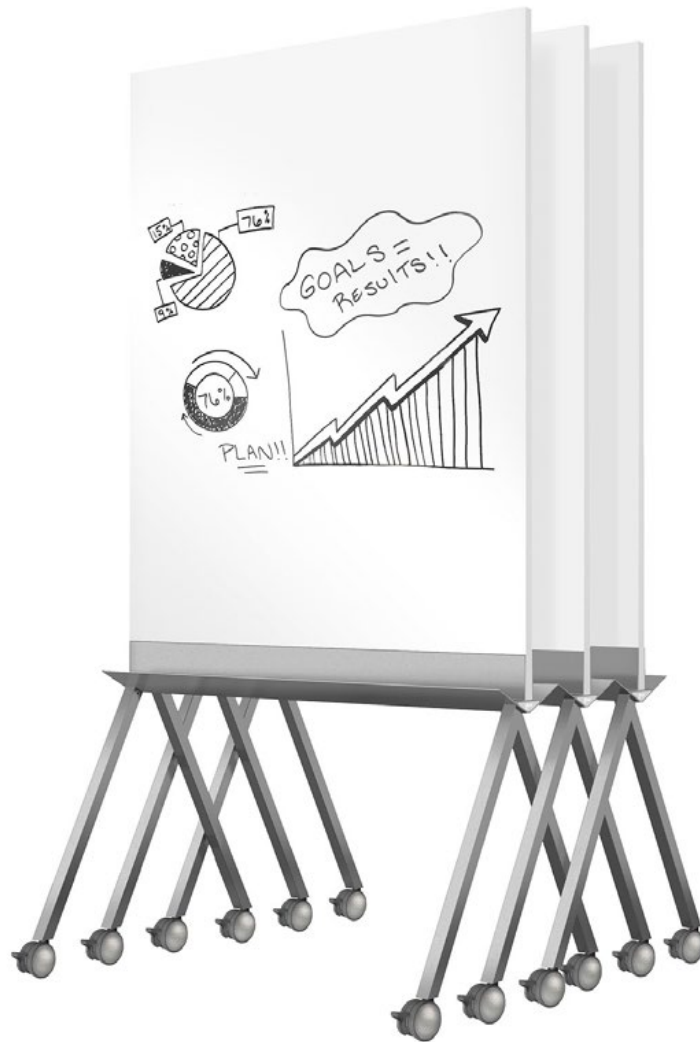

R O A M

Mobile Whiteboards

---

ghent
a GMI company.

MyBinding.com
5500 NE Moore Court
Hillsboro, OR 97124
Toll Free: 1-800-944-4573
Local: 503-640-5920