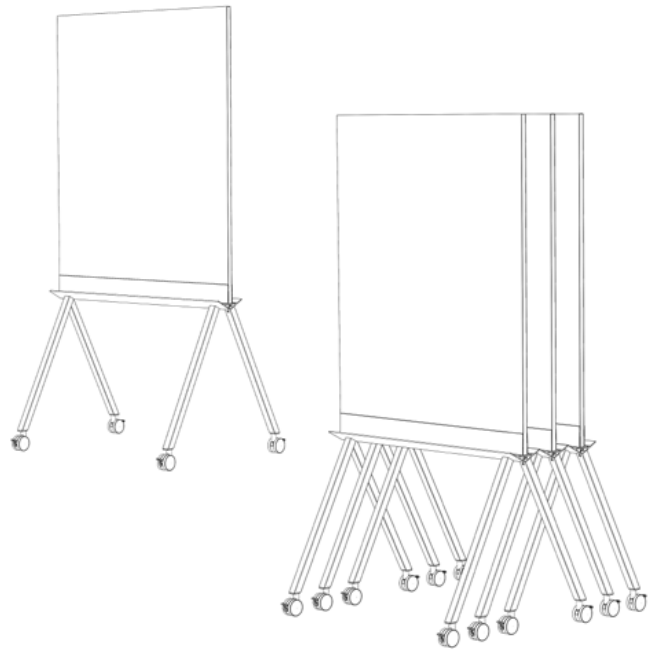

## Why Stand Still When You Can Roam?

You shouldn't have to stand still to collaborate... Roam, a mobile whiteboard, allows for on-the-go collaboration. Designed to be simple and clean, Roam is a prime example of form meeting function. Line up multiple Roam whiteboards to create a larger dry erase surface for use during presentations or move them around the room for breakout sessions. When at rest, the unique nesting feature allows multiple units to fit within a single footprint, maximizing your valuable space. You shouldn't have to be stationary during collaboration and brainstorming. Go ahead... Roam.

- Double-sided mobile whiteboard with edge-to-edge writing surface
- 36" x 42" writing surface constructed of non-ghosting, high pressure laminate
- Satin aluminum double-sided tray and legs complement any décor
- Constructed with 2.5" heavy-duty casters that allow for ease of use throughout any flooring surface
- Compact nesting allows for multiple units to fit within the same footprint
- Low center of gravity creates stability in use and while roaming
- Optimal for seated or standing positions
- Lightweight unit with overall dimensions are 36" W x 68 1/2" H
- Backed by Ghent's 10 year warranty

3 Roam mobile whiteboards, shown nested.

Item No.	Description
RM36SAWHN	Roam Mobile, 36" W x 68½" H Satin aluminum base, whiteboard

Accessories Included: 4 markers, 1 eraser.

MyBinding.com  
 5500 NE Moore Court  
 Hillsboro, OR 97124  
 Toll Free: 1-800-944-4573  
 Local: 503-640-5920