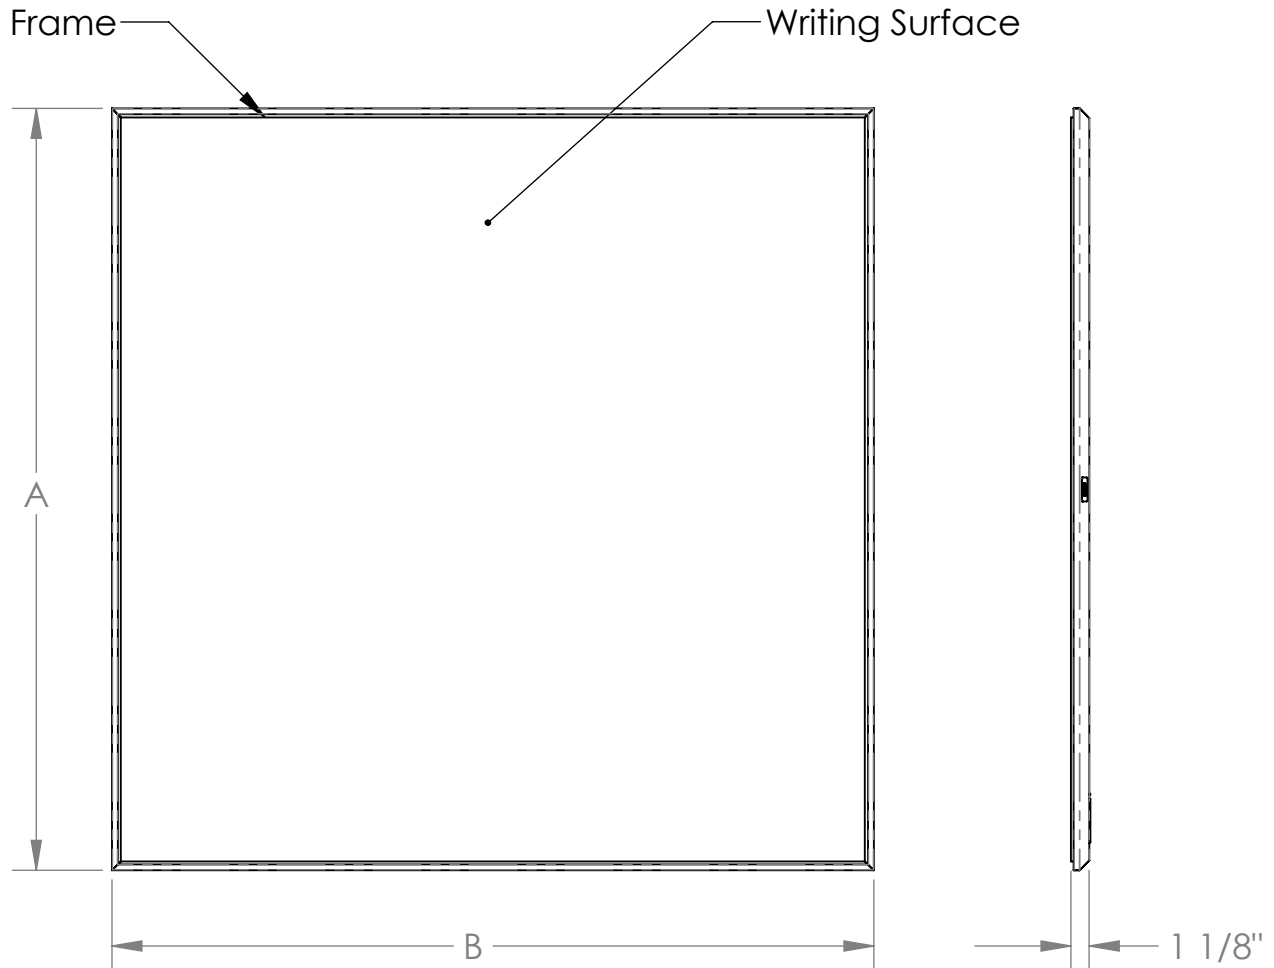

***Ghent 23 5/8" x 35 5/8" Simplicity  
Magnetic Acrylite Surface  
Whiteboard with Aluminum Frame***

Product Spec Sheet

*Provided by*

**MyBinding.com**

*When Image Matters.*

Call Us at 1-800-944-4573

## Materials:

- Frame & Accessory Rail: Clear satin anodized aluminum extrusion.
- Writing Surface: Acrylite® Clear Abrasion Resistant Acrylic Co-extruded With Acrylite® White Acrylic
- Back Panel (magnetic version only): 20 gauge galvanized steel sheet.

## Features:

- Available with a magnetic or non-magnetic writing surface.
- Available sizes (nominal): 2'H x 3'W, 3'H x 4'W, 4'H x 4'W, 4'H x 5'W, 4'H x 6'W, and 4'H x 8'W
- Installs with cleat style board hangers. (included)
- An eraser and four assorted color markers are included.
- Detached 16" accessory rail provided.