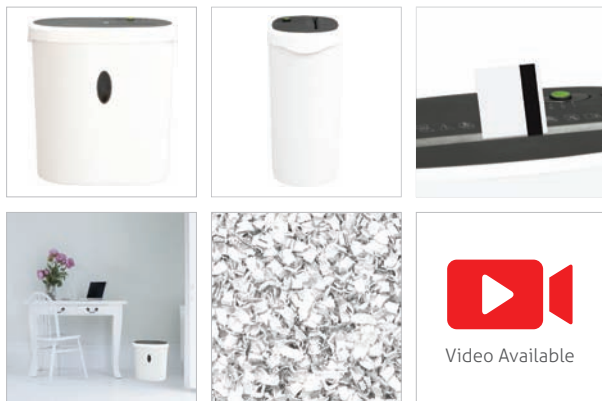

10-sheet microcut shredder

light-duty capacity

microcut
10
sheet capacity
3.6 gallon bin

- compact, contemporary design that will look great in your home or office
- shreds to unreadable confetti-sized particles so you empty less often
- shreds credit cards
- quiet operation won't disturb those nearby
- energy-saving and carbon neutral*

specs

cut type microcut
shred size 0.20" x 0.39" (5 x 10mm)
sheet capacity 10
shred speed (max.) 6.6 ft/min (2.0 m/min)
run time (min) 5 on / 60 off
waste bin capacity 3.6 gallons (13.5 liters)
waste bin volume 4.5 gallons (17 liters)
auto start/stop yes
manual reverse yes
intake throat width 8.66" (220mm)

shreds paper, standard staples and credit cards
separate throat for CD/DVD no
overload indicator no
overheat indicator yes
door open indicator no
bin full indicator no
weight 10.6 lbs (4.8 kg)
noise level (max) 63 dB
dimensions (l x w x h) 14.3" x 7.7" x 14.9" (362 x 195 x 378mm)