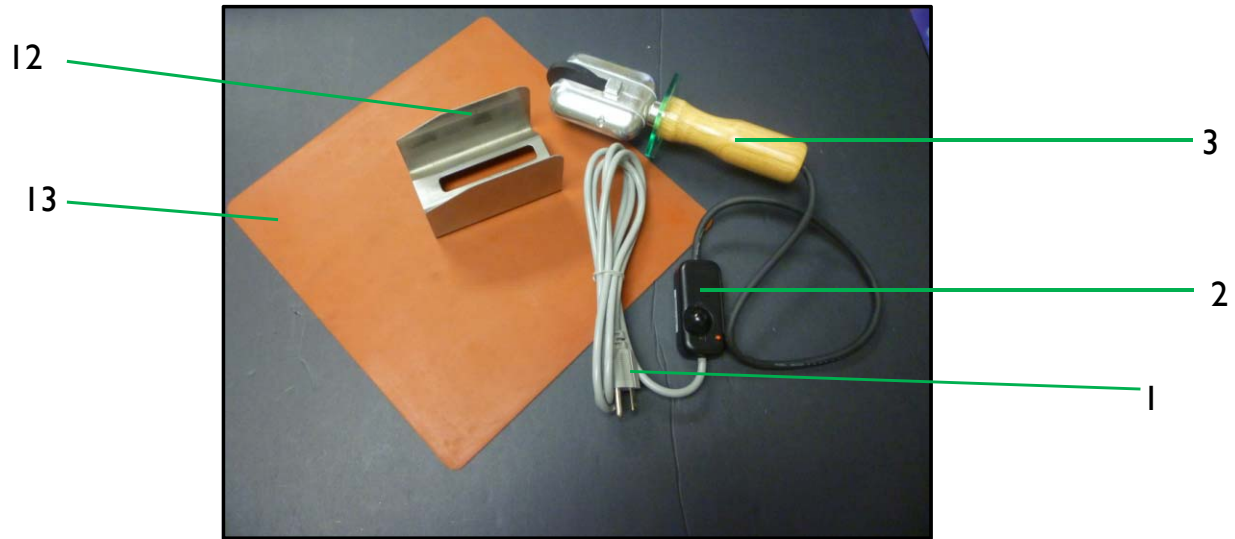

SealerSales HWS-802HW
Hand Wheel Direct Heat
Sealer w/ 5mm Seal Width

Parts List

Provided by

MyBinding.com
When Image Matters.

Call Us at 1-800-944-4573

■ HAND WHEEL SEALER (HWS-802, HWS-803)

Parts DIAGRAM

MyBinding.com
 5500 NE Moore Court
 Hillsboro, OR 97124
 Toll Free: 1-800-944-4573
 Local: 503-640-5920

Part	Description	Part	Description
1	Power Cord	8	Heater
2	On/Off Switch	9	Ceramic Tube
3	Handle	10	Screw for Ground
4	Plastic Protective Plate	11	Screw for Metal Cover
5	Metal Cover	12	Metal Holder
6	Insulator	13	Rubber Mat
7	Wheel	14	Wire Connector