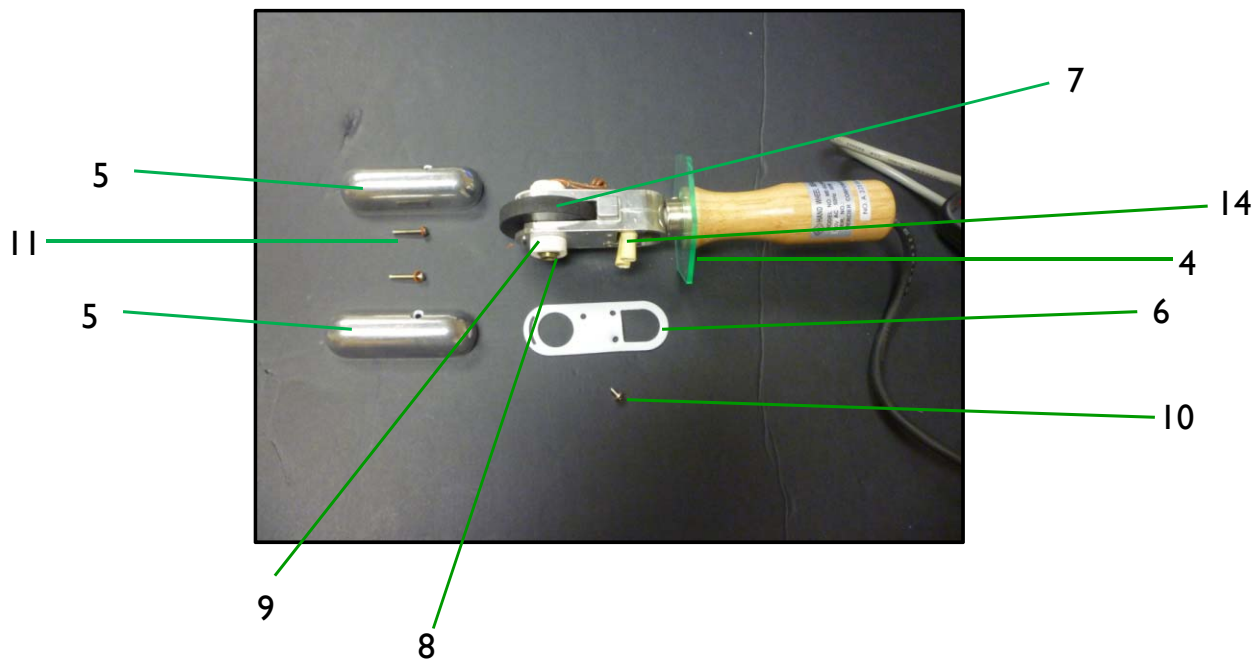

SealerSales HWS-802HW
Hand Wheel Direct Heat
Sealer w/ 5mm Seal Width

Parts List

Provided by

MyBinding.com
When Image Matters.

Call Us at 1-800-944-4573

■ HAND WHEEL SEALER (HWS-802, HWS-803)

Parts DIAGRAM

MyBinding.com
 5500 NE Moore Court
 Hillsboro, OR 97124
 Toll Free: 1-800-944-4573
 Local: 503-640-5920

Part	Description	Part	Description
1	Power Cord	8	Heater
2	On/Off Switch	9	Ceramic Tube
3	Handle	10	Screw for Ground
4	Plastic Protective Plate	11	Screw for Metal Cover
5	Metal Cover	12	Metal Holder
6	Insulator	13	Rubber Mat
7	Wheel	14	Wire Connector