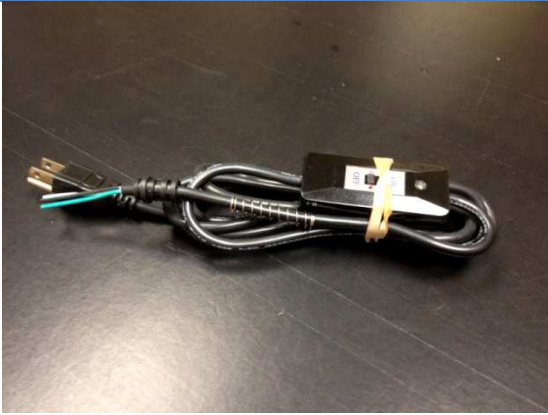

***SealerSales KF-150PS***  
***Portable 6" Direct Heat Sealer***  
***with 2mm Seal Width***

Parts List

*Provided by*

**MyBinding.com**  
*When Image Matters.*

Call Us at 1-800-944-4573

KF-150CST-1a

KF-150CST-2