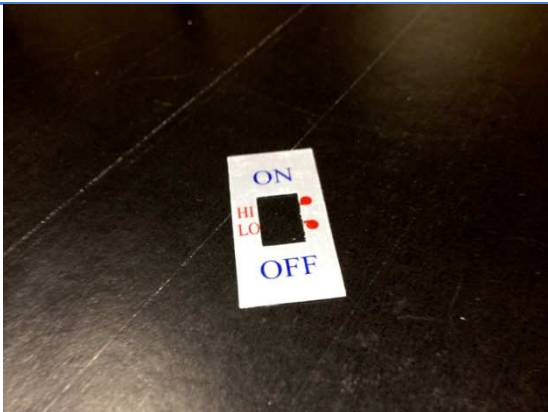

KF-150CST-2a