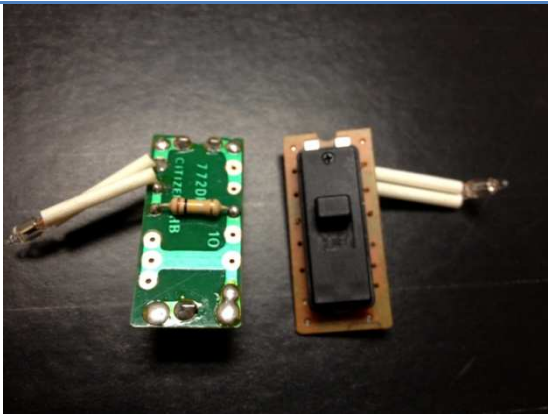

***SealerSales KF-150PS***  
***Portable 6" Direct Heat Sealer***  
***with 2mm Seal Width***

Parts List

*Provided by*

**MyBinding.com**  
*When Image Matters.*

Call Us at 1-800-944-4573

KF-150CST-1a

KF-150CST-2

KF-150PS-2

KF-150CST-2a

KF-150PS-2a

KF-150CST-2b

KF-150PS-2b

**KF-150-3**

**KF-150-4a**

**KF-150-5**