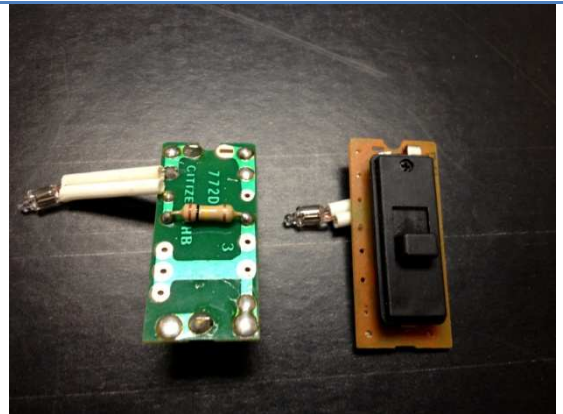

***SealerSales KF-150PS***  
***Portable 6" Direct Heat Sealer***  
***with 2mm Seal Width***

Parts List

*Provided by*

**MyBinding.com**  
*When Image Matters.*

Call Us at 1-800-944-4573

KF-150CST-1a

KF-150CST-2