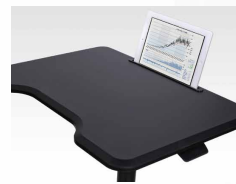

Built-in Tablet/Phone Slot
For convenient storage

ROYAL®

Sit/Stand Mobile WORKSTATION

Adjustable Height

28" X 19.6" Desk Size
Perfect for Home, School and Office

LOT CODE
STICKER

ITEM #194302