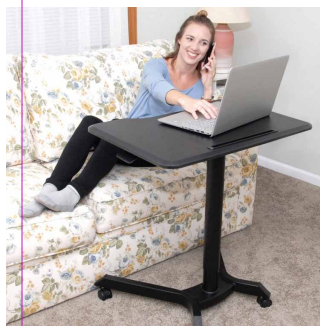

Gas Spring Design
for smooth easy adjustment