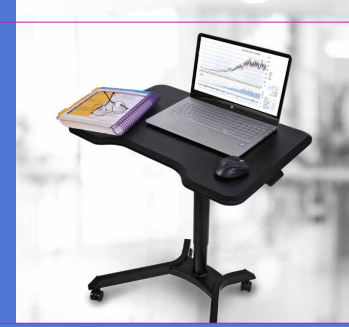

ROYAL®

Sit/Stand Mobile WORKSTATION

Adjustable Height