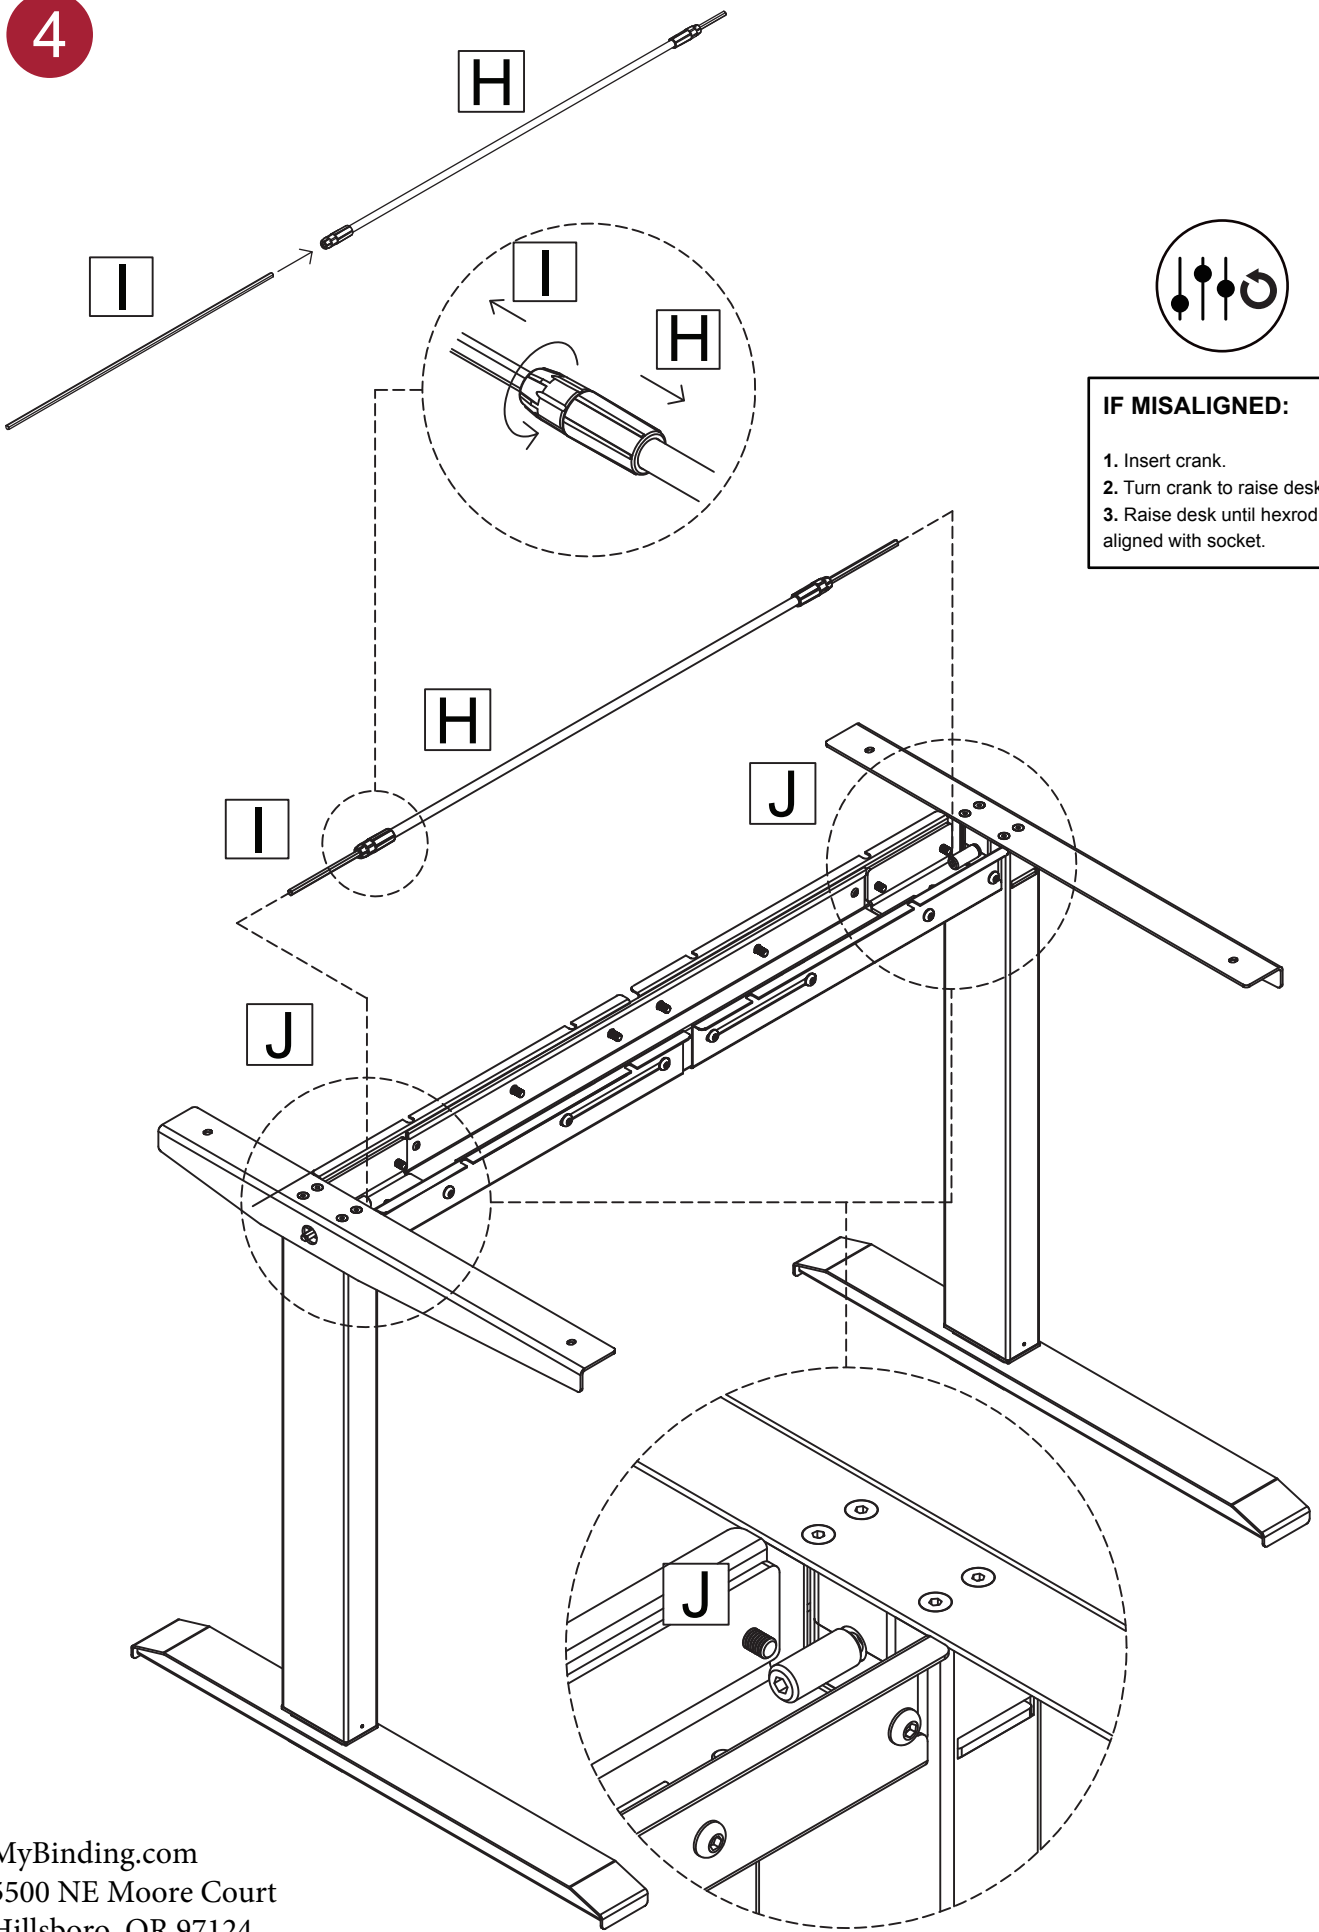

4

MyBinding.com
5500 NE Moore Court
Hillsboro, OR 97124
Toll Free: 1-800-944-4573
Local: 503-640-5920