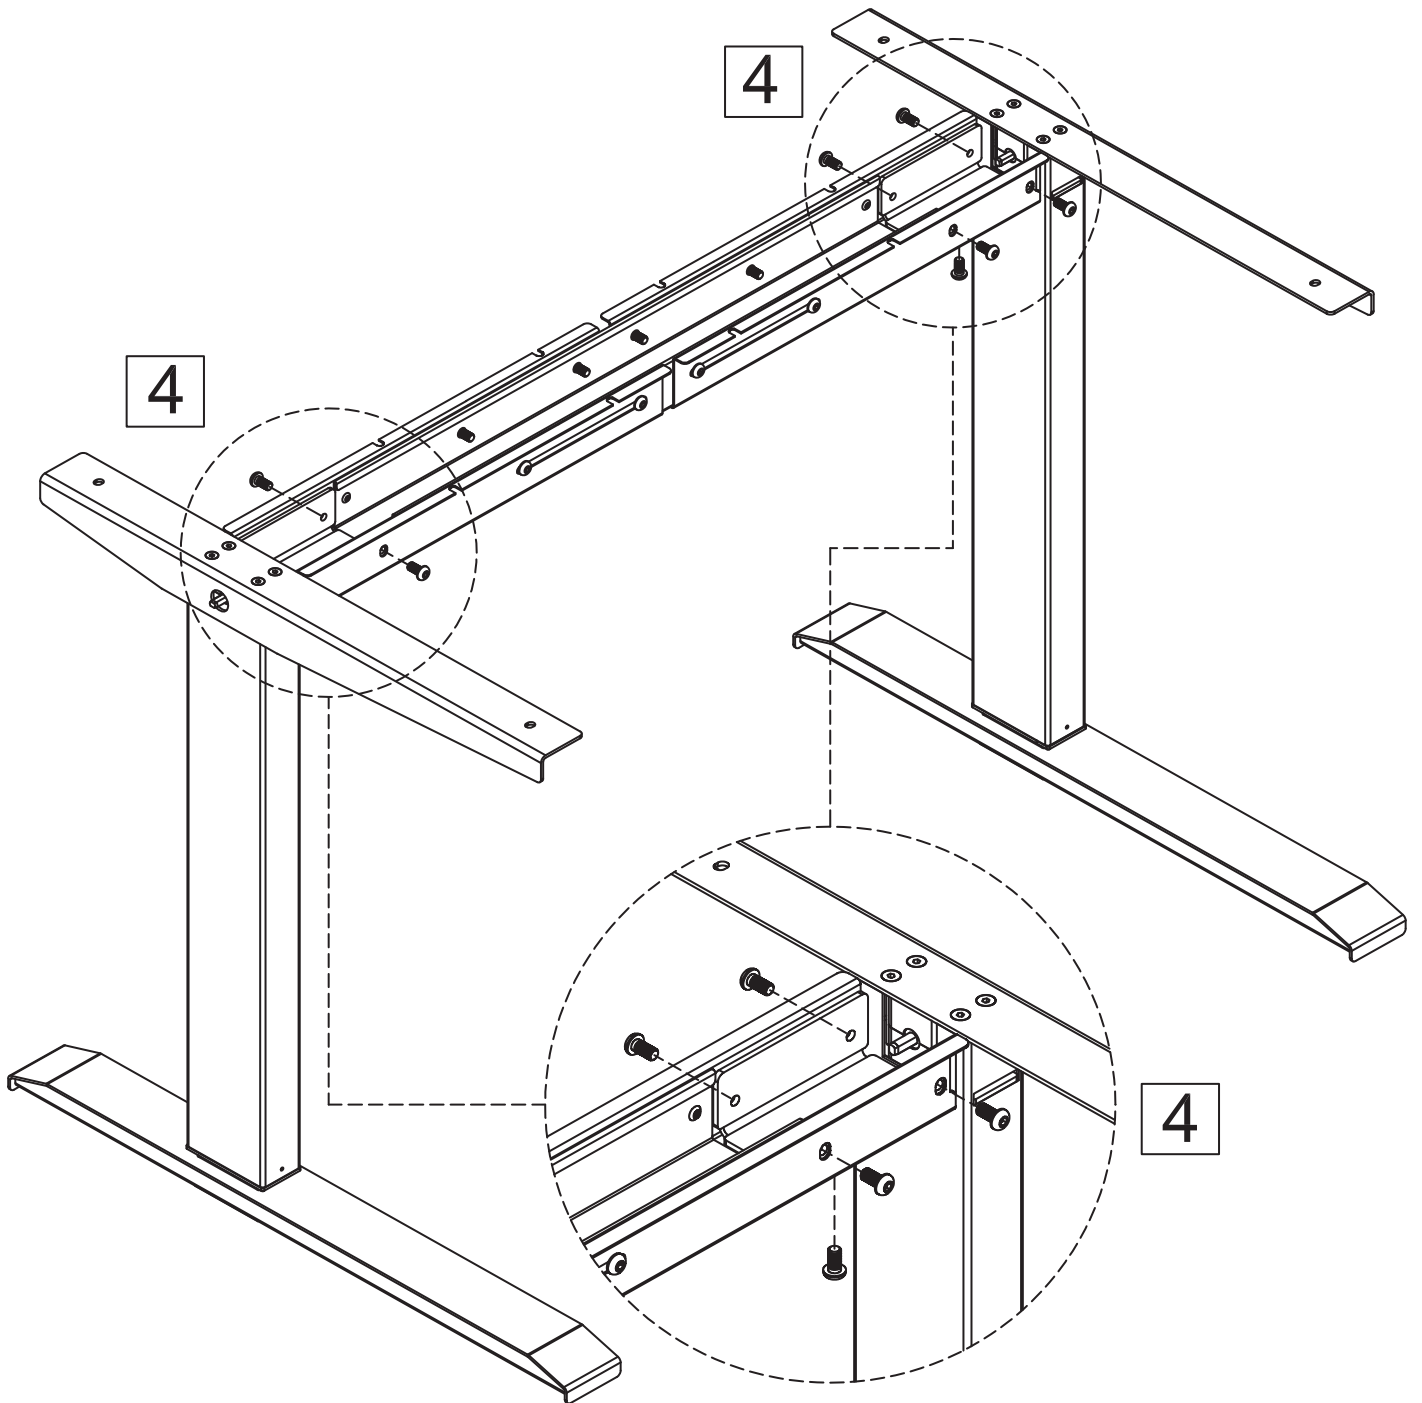

2

48" Desktop

60" Desktop

MyBinding.com  
5500 NE Moore Court  
Hillsboro, OR 97124  
Toll Free: 1-800-944-4573  
Local: 503-640-5920

3

4	QTY: 10
M8-15	
	

MyBinding.com  
5500 NE Moore Court  
Hillsboro, OR 97124  
Toll Free: 1-800-944-4573  
Local: 503-640-5920