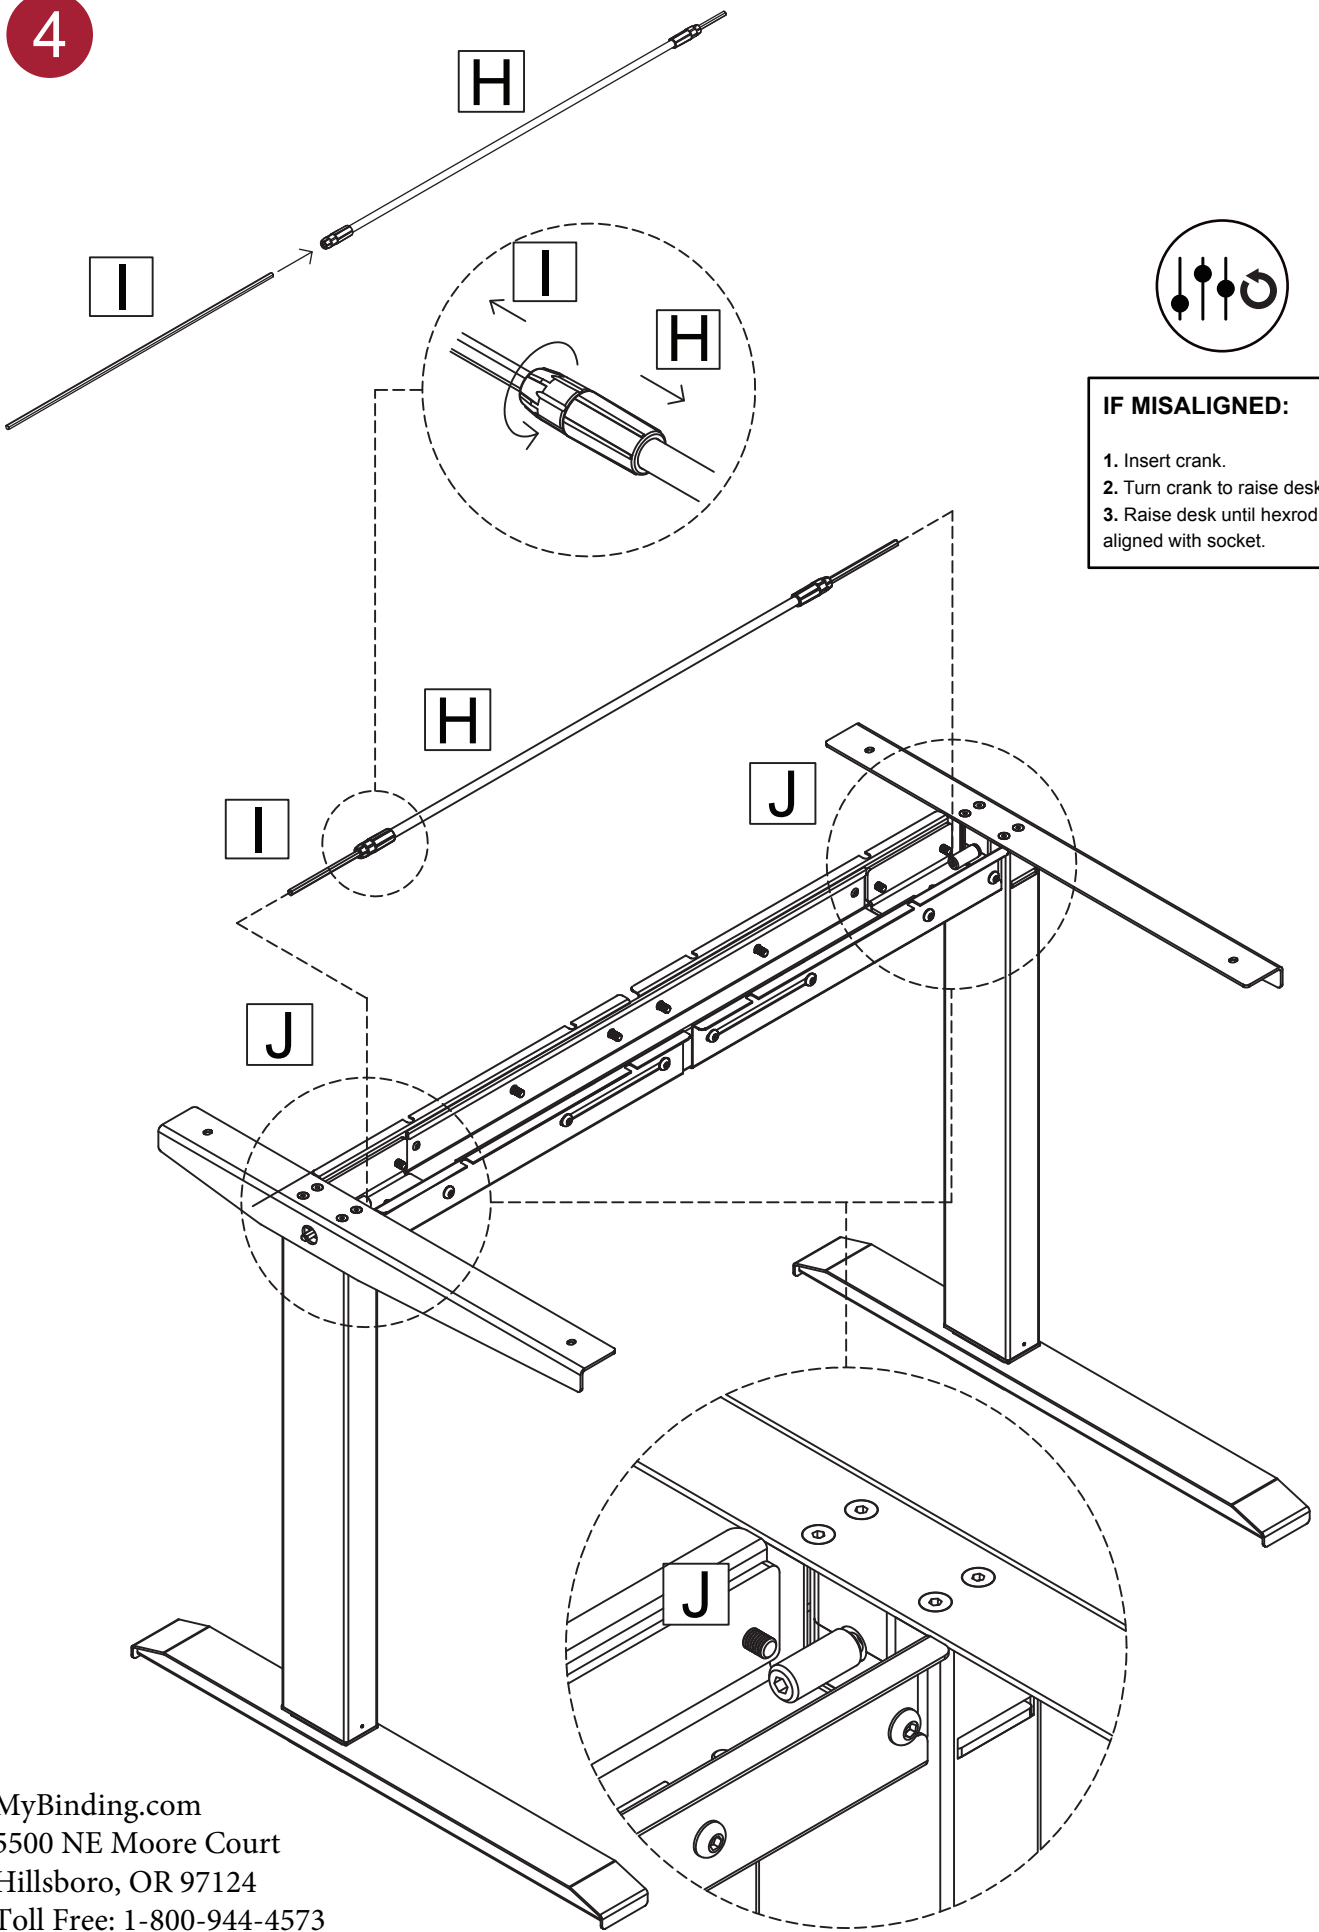

4

MyBinding.com
5500 NE Moore Court
Hillsboro, OR 97124
Toll Free: 1-800-944-4573
Local: 503-640-5920