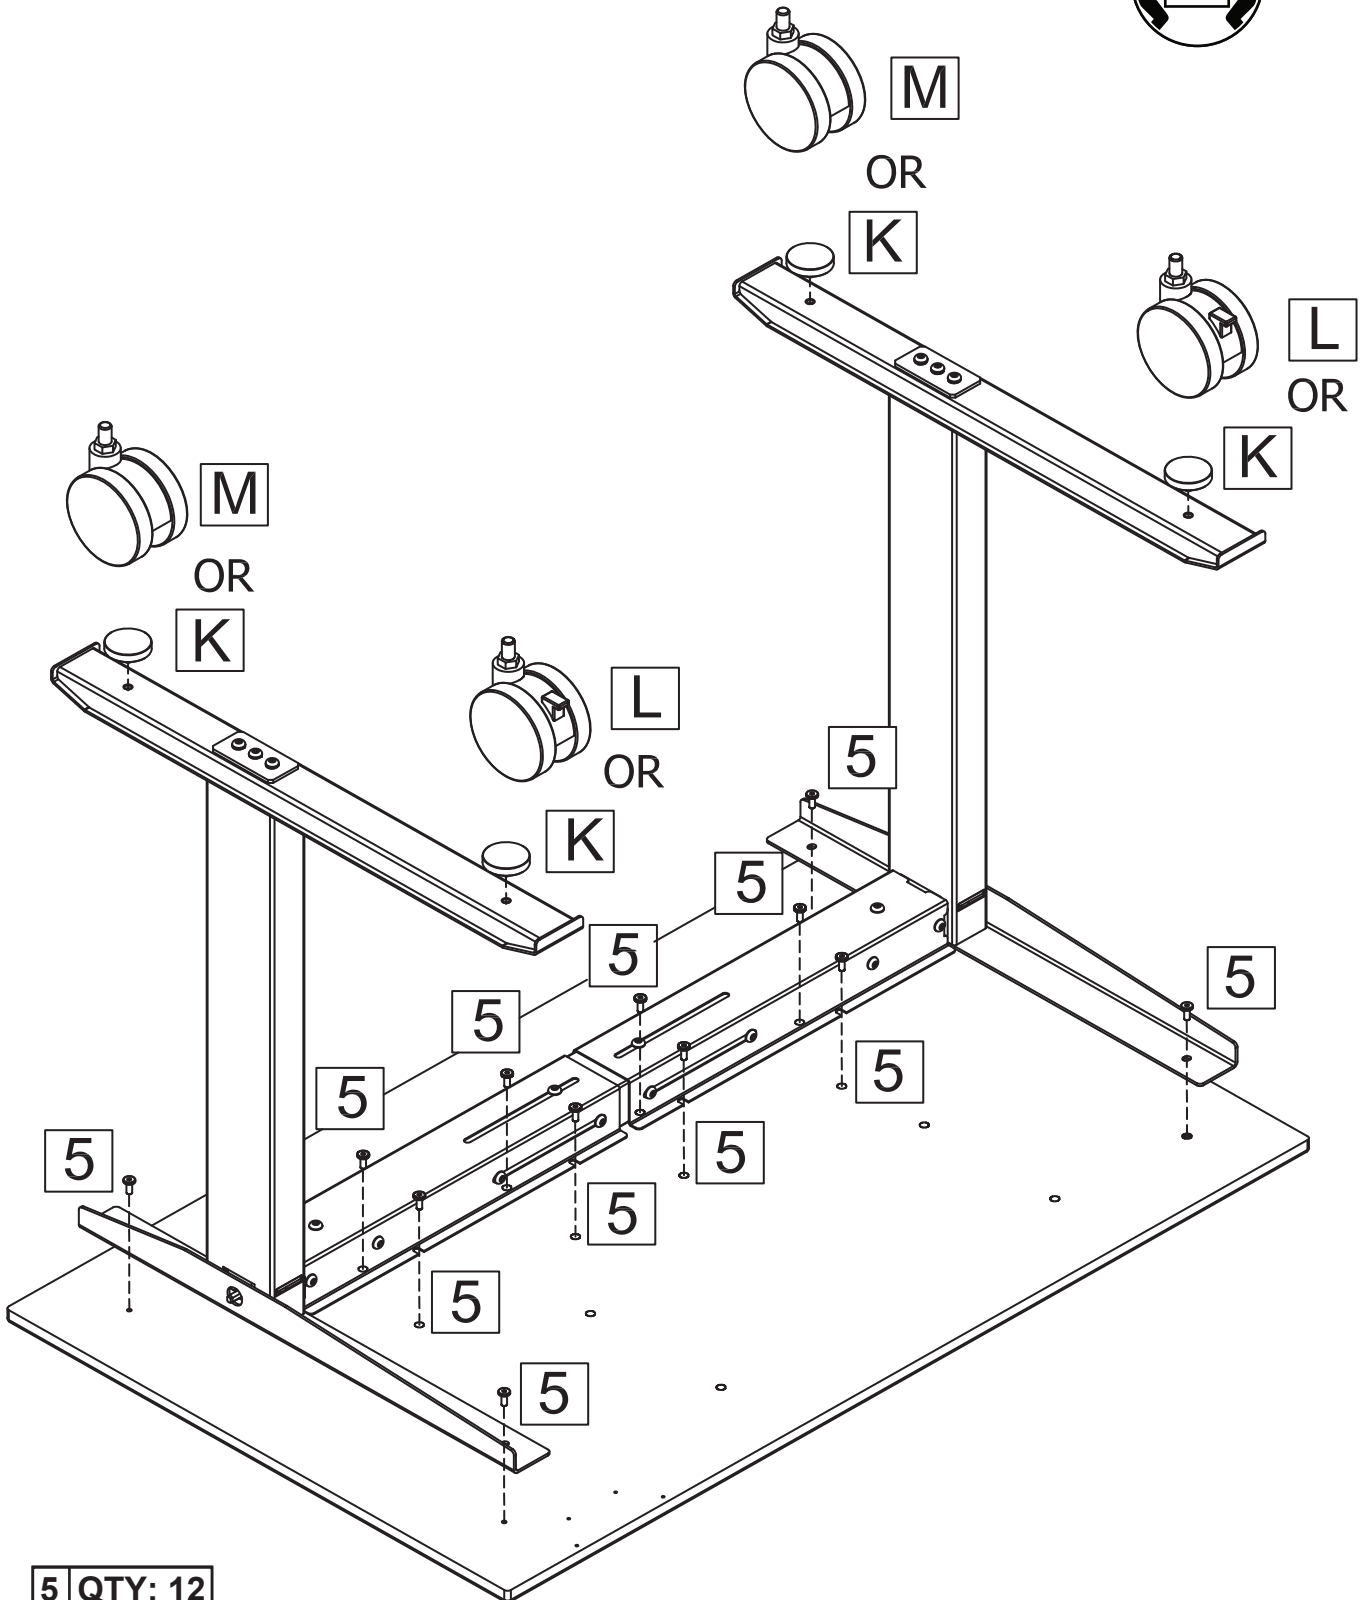

5

5	QTY: 12
M6-12	

MyBinding.com
5500 NE Moore Court
Hillsboro, OR 97124
Toll Free: 1-800-944-4573
Local: 503-640-5920