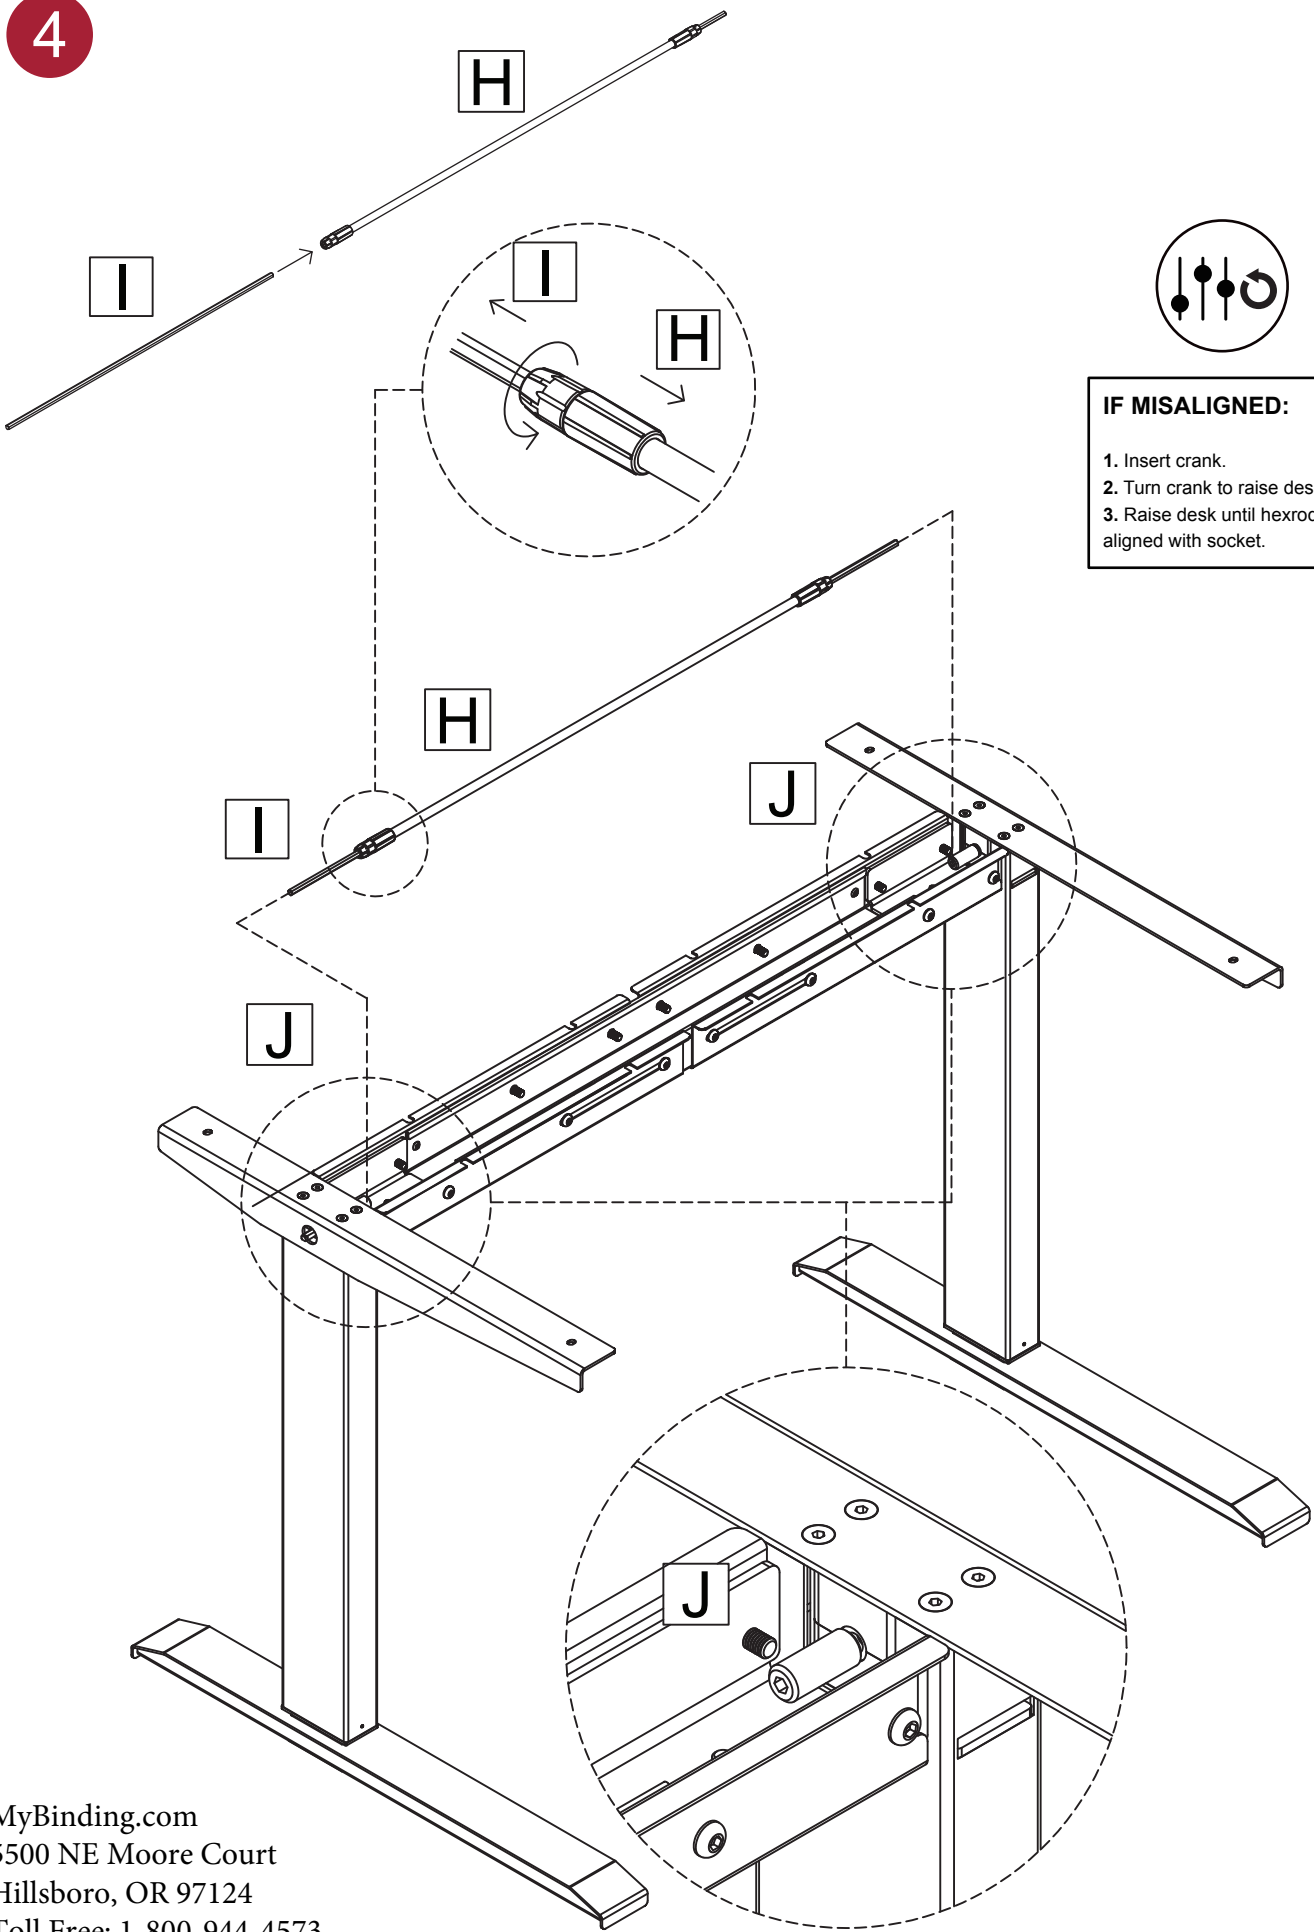

4

MyBinding.com
5500 NE Moore Court
Hillsboro, OR 97124
Toll Free: 1-800-944-4573
Local: 503-640-5920