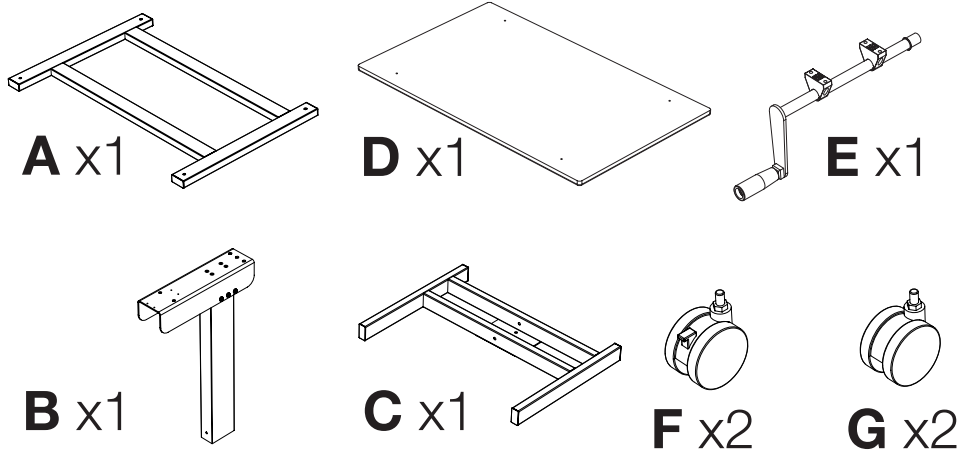

Luxor 40" Single-Column Crank Stand Up Desk - STANDUP-SC40-WB

Instruction Manual

Provided by

MyBinding.com
When Image Matters.

Call Us at 1-800-944-4573

Single Column Stand Up Desk Instructions

12/14/15

MyBinding.com
 5500 NE Moore Court
 Hillsboro, OR 97124
 Toll Free: 1-800-944-4573
 Local: 503-640-5920