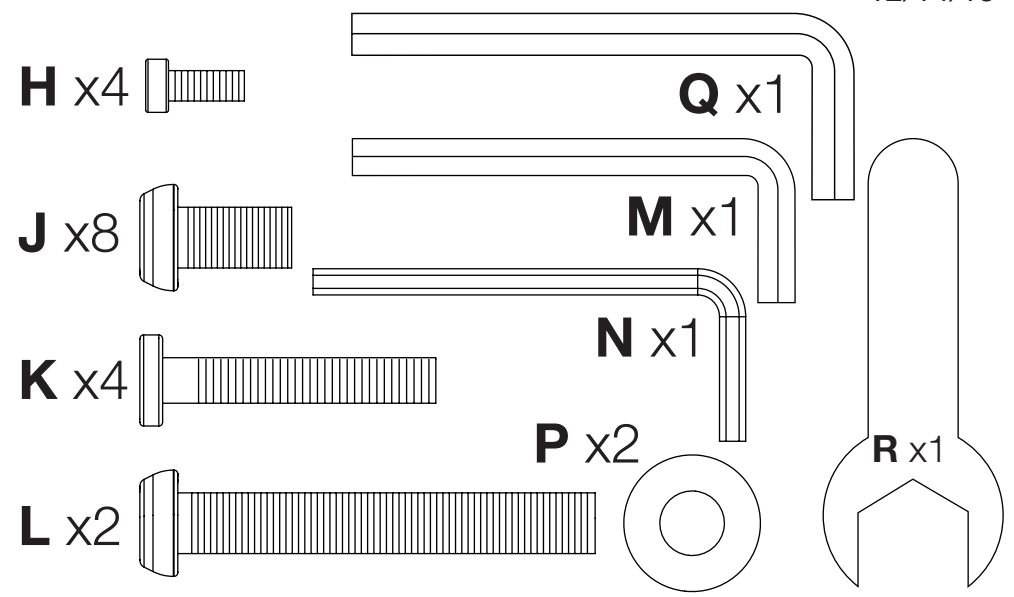

Luxor 40" Single-Column Crank Stand Up Desk - STANDUP-SC40-WB

Instruction Manual

Provided by

MyBinding.com
When Image Matters.

Call Us at 1-800-944-4573

Single Column Stand Up Desk Instructions

12/14/15

MyBinding.com
 5500 NE Moore Court
 Hillsboro, OR 97124
 Toll Free: 1-800-944-4573
 Local: 503-640-5920