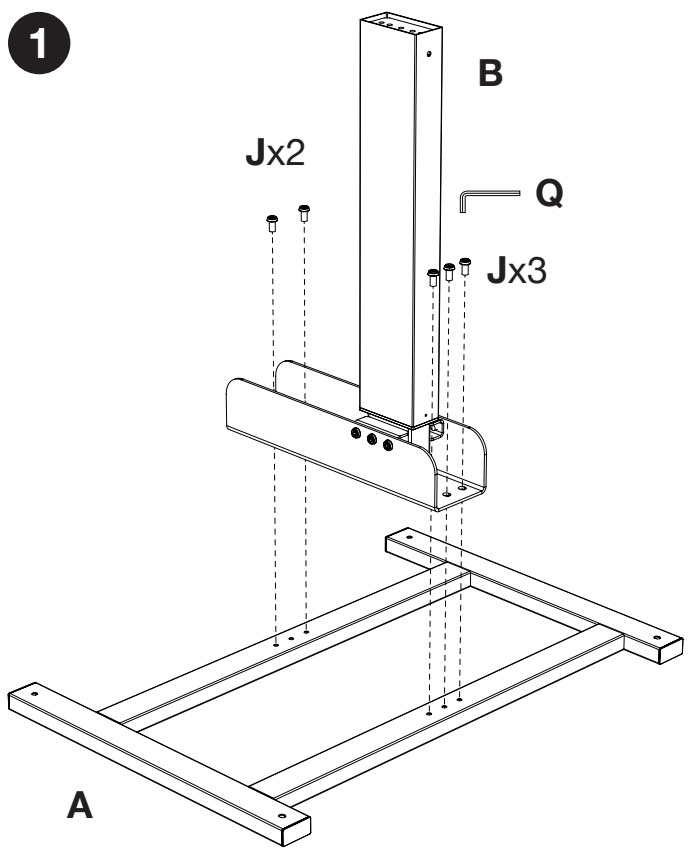

Luxor 40" Single-Column Crank Stand Up Desk - STANDUP-SC40-WB

Instruction Manual

Provided by

MyBinding.com
When Image Matters.

Call Us at 1-800-944-4573

Single Column Stand Up Desk Instructions

12/14/15

MyBinding.com
 5500 NE Moore Court
 Hillsboro, OR 97124
 Toll Free: 1-800-944-4573
 Local: 503-640-5920