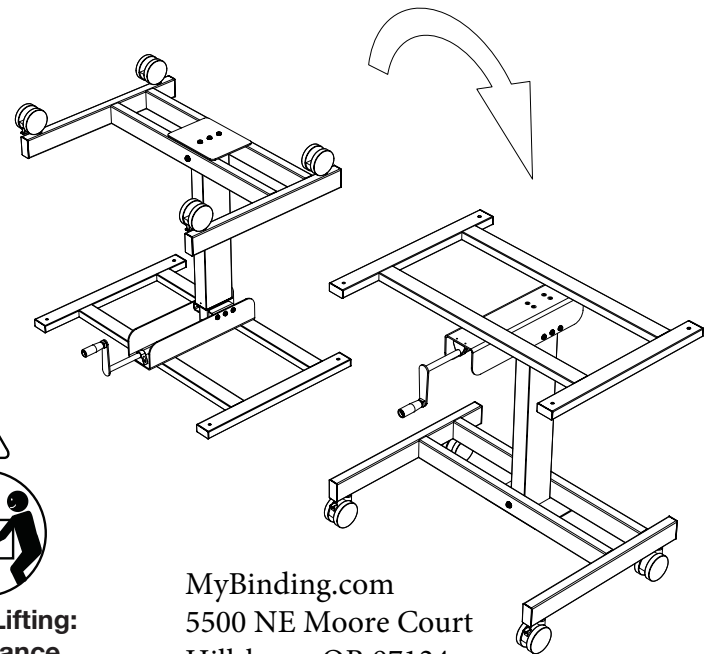

Luxor 40" Single-Column Crank Stand Up Desk - STANDUP-SC40-WB

Instruction Manual

Provided by

MyBinding.com
When Image Matters.

Call Us at 1-800-944-4573

Single Column Stand Up Desk Instructions

12/14/15

MyBinding.com
 5500 NE Moore Court
 Hillsboro, OR 97124
 Toll Free: 1-800-944-4573
 Local: 503-640-5920

4

5

6

7

**Heavy Lifting:
Assistance
Required**

MyBinding.com
5500 NE Moore Court
Hillsboro, OR 97124
Toll Free: 1-800-944-4573
Local: 503-640-5920

MyBinding.com
 5500 NE Moore Court
 Hillsboro, OR 97124
 Toll Free: 1-800-944-4573
 Local: 503-640-5920