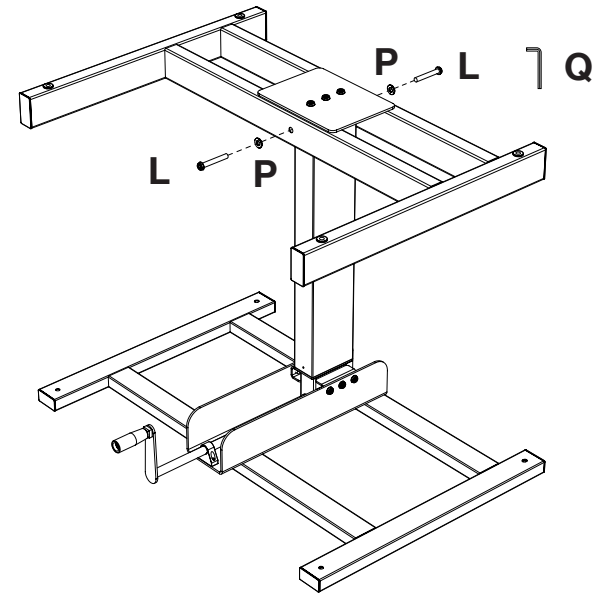

4

5

6

7

**Heavy Lifting:
Assistance
Required**

MyBinding.com
5500 NE Moore Court
Hillsboro, OR 97124
Toll Free: 1-800-944-4573
Local: 503-640-5920