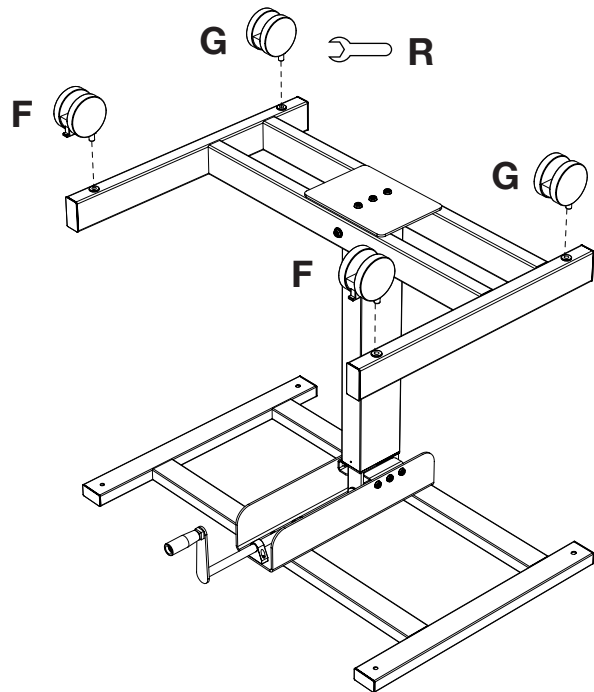

4

5

6

7

**Heavy Lifting:
Assistance
Required**

MyBinding.com
5500 NE Moore Court
Hillsboro, OR 97124
Toll Free: 1-800-944-4573
Local: 503-640-5920