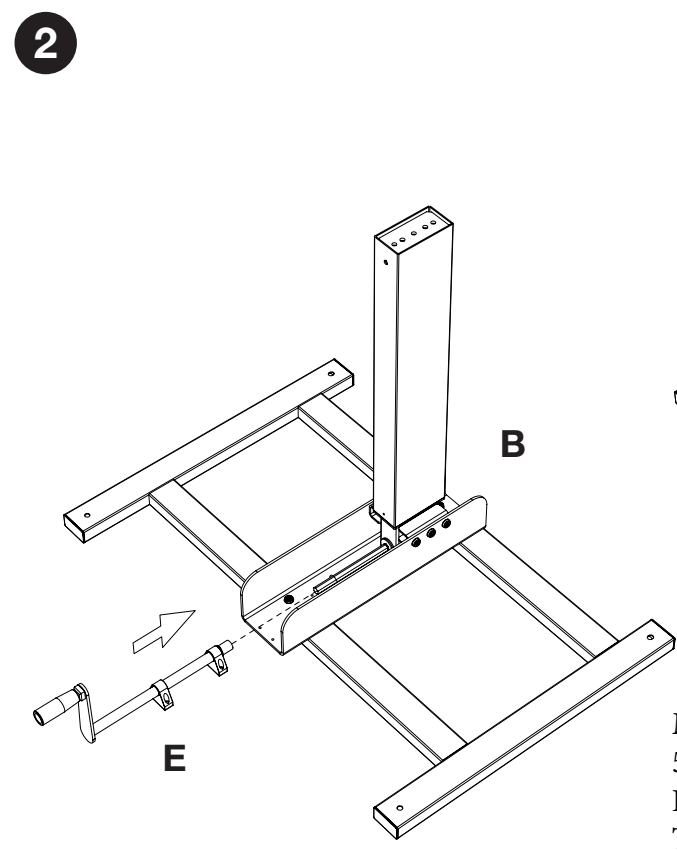

Luxor 40" Single-Column Crank Stand Up Desk - STANDUP-SC40-WB

Instruction Manual

Provided by

MyBinding.com
When Image Matters.

Call Us at 1-800-944-4573

Single Column Stand Up Desk Instructions

12/14/15

MyBinding.com
 5500 NE Moore Court
 Hillsboro, OR 97124
 Toll Free: 1-800-944-4573
 Local: 503-640-5920