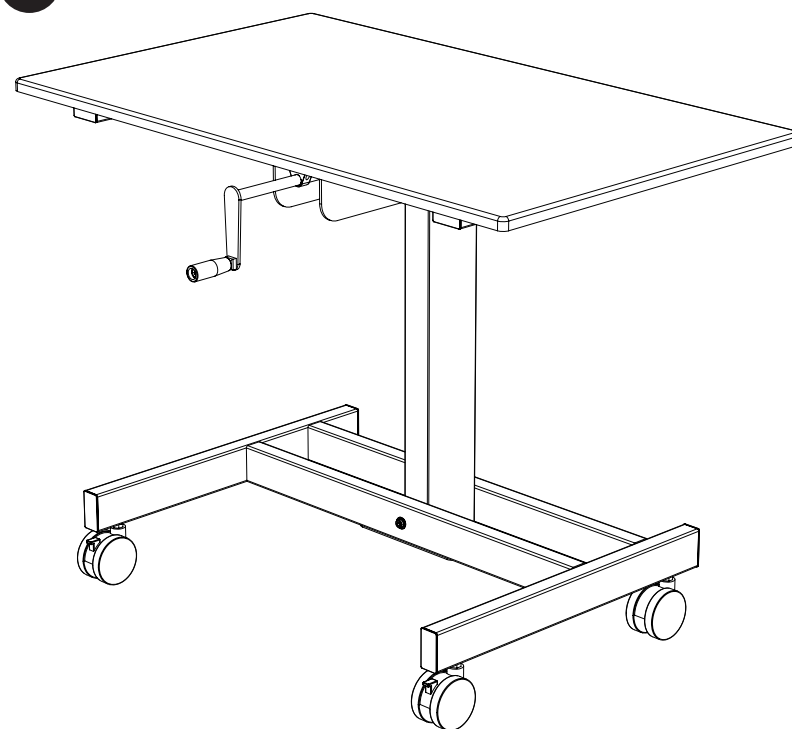

MyBinding.com
5500 NE Moore Court
Hillsboro, OR 97124
Toll Free: 1-800-944-4573
Local: 503-640-5920