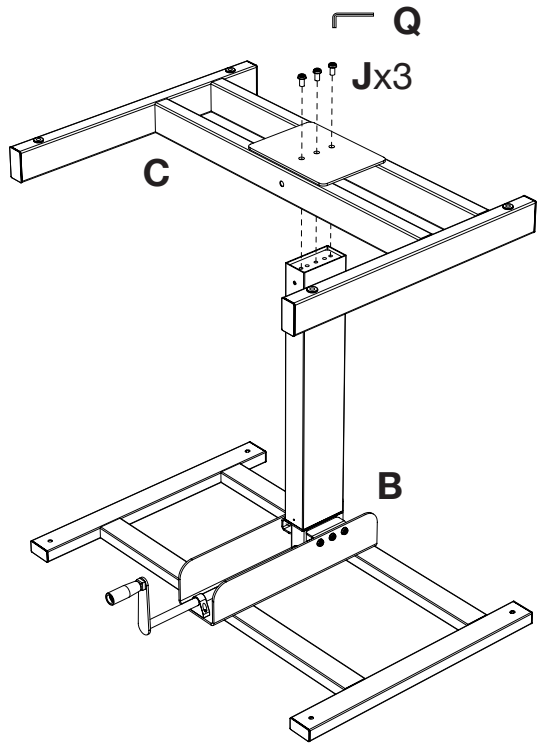

4

5

6

7

**Heavy Lifting:
Assistance
Required**

MyBinding.com
5500 NE Moore Court
Hillsboro, OR 97124
Toll Free: 1-800-944-4573
Local: 503-640-5920