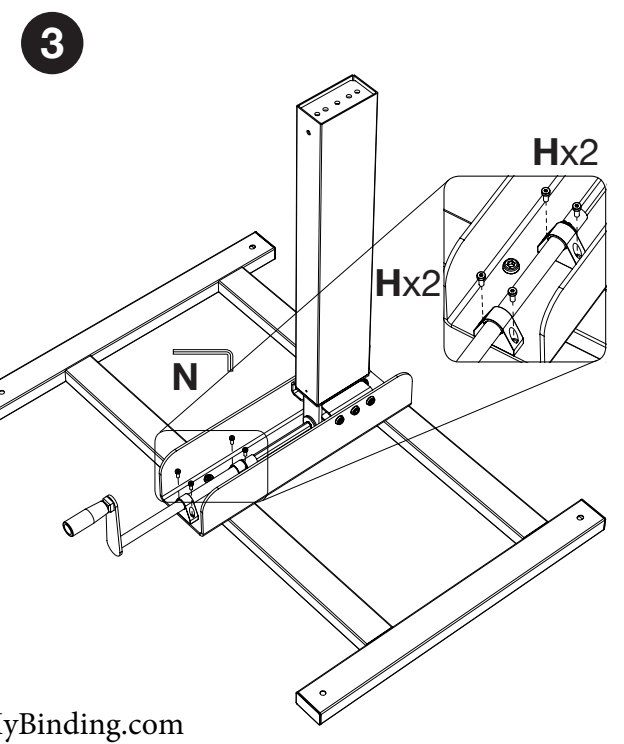

Luxor 40" Single-Column Crank Stand Up Desk - STANDUP-SC40-WB

Instruction Manual

Provided by

MyBinding.com
When Image Matters.

Call Us at 1-800-944-4573

Single Column Stand Up Desk Instructions

12/14/15

MyBinding.com
 5500 NE Moore Court
 Hillsboro, OR 97124
 Toll Free: 1-800-944-4573
 Local: 503-640-5920