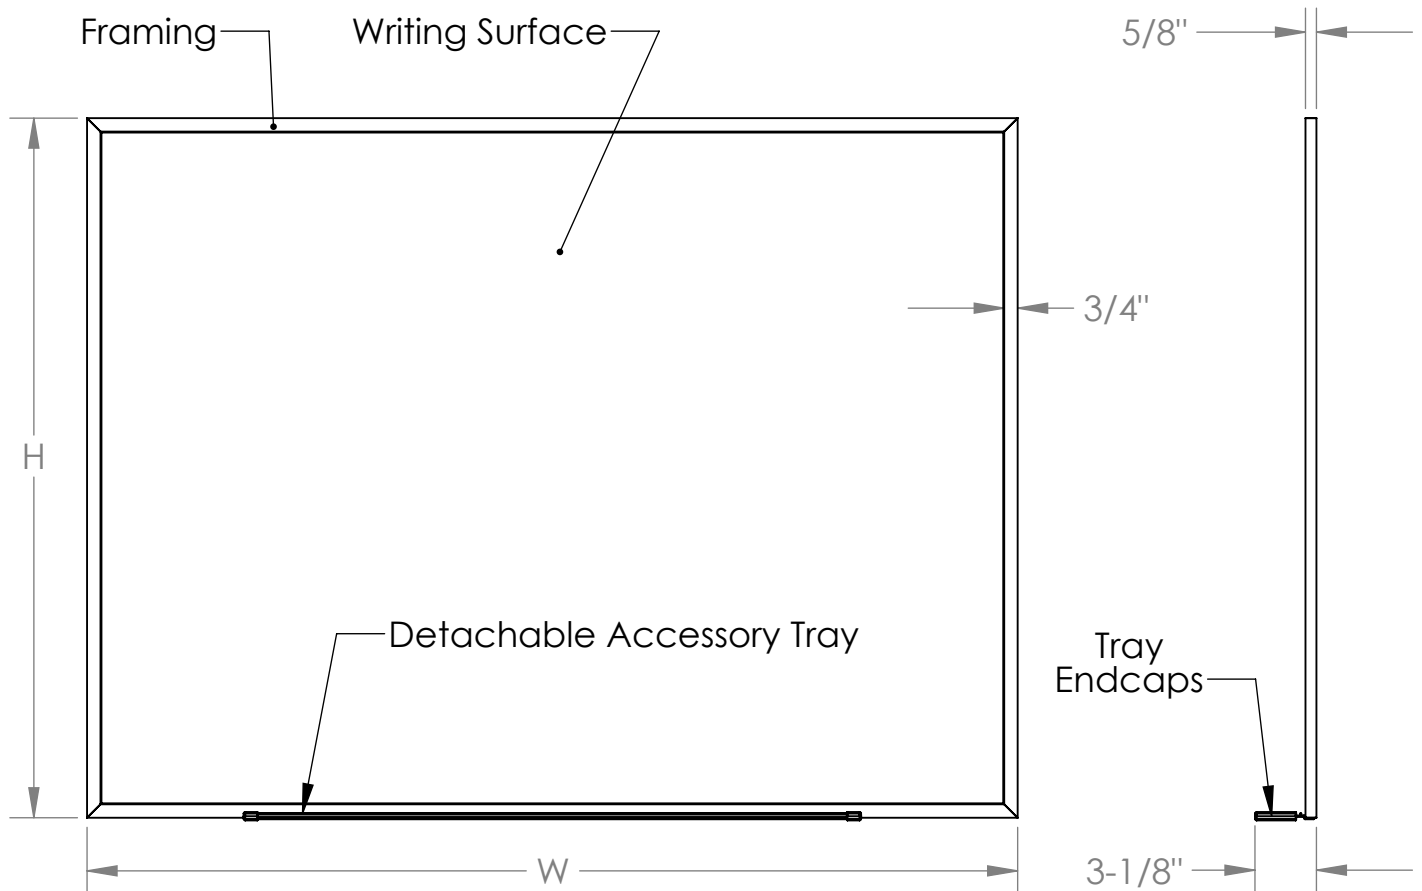

***Ghent 36.5" x 48.5" Magnetic  
Porcelain Whiteboard with  
Aluminum Frame***

Product Spec Sheet

*Provided by*

**MyBinding.com**

*When Image Matters.*

Call Us at 1-800-944-4573

## Materials:

- Framing and detached accessory tray: Satin anodized aluminum extrusion
- Writing surface: White porcelain coated 28 gage - steel laminated to 3/8" thick fiberboard, with a mylar film backing.
- Detached accessory tray end caps: Gray thermoplastic.

## Features:

- Ghent "L" hangers are included.
- An eraser and black marker is included with each 3' X 5' and larger boards.
- Available in the following sizes:  
2'H x 3'W, 3'H x 4'W, 4'H x 5'W, 4'H x 6'W, 4'H x 8'W, 4'H x 10'W, 4'H x 12'W,  
or 4'H x 16'W' (2 pcs)
- Board is guaranteed 50 years.