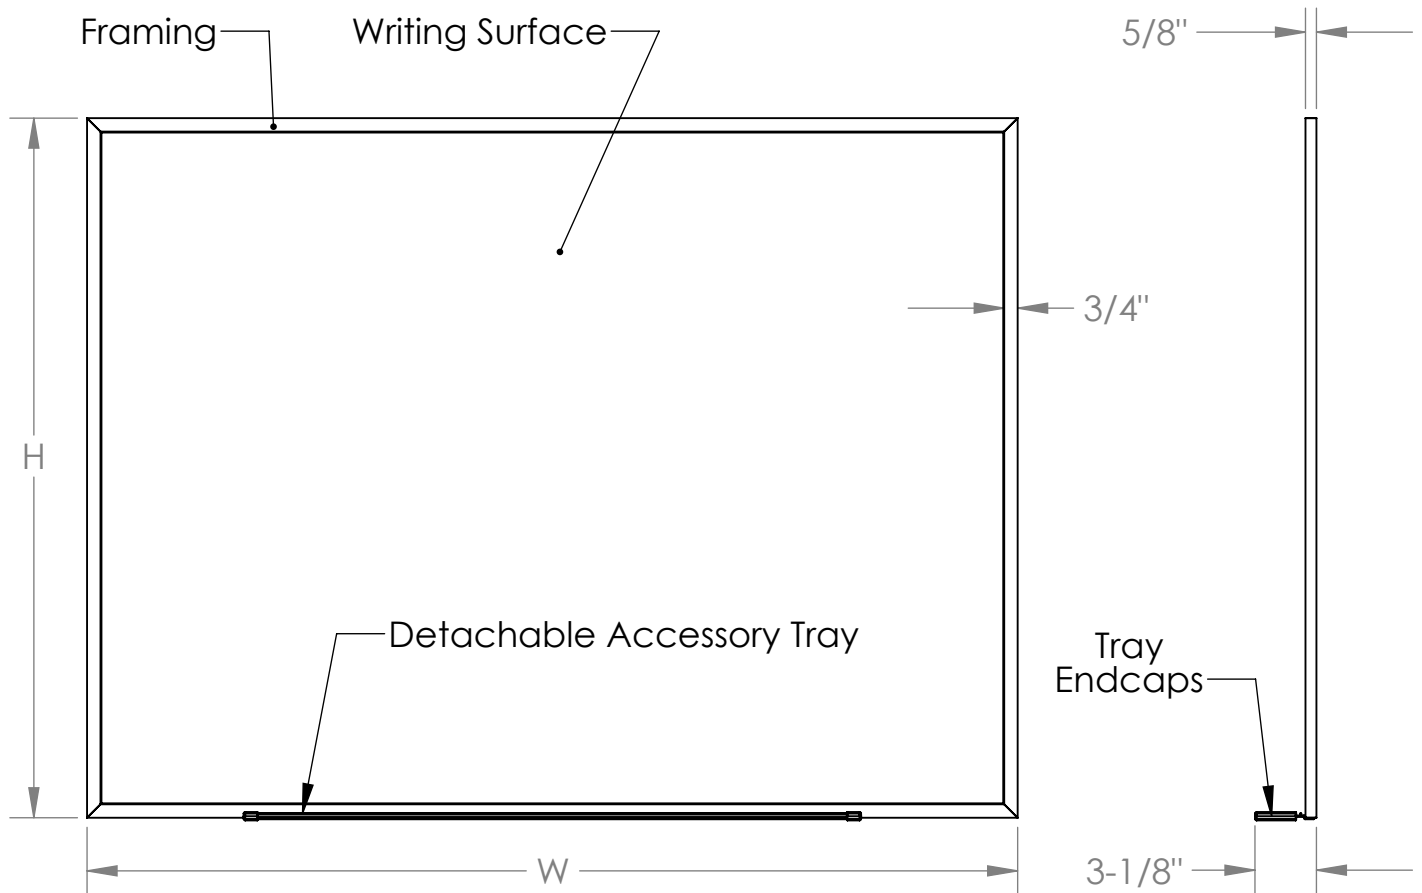

***Ghent 48.5" x 120.5" Porcelain  
Magnetic Whiteboard with  
Aluminum Frame***

Product Spec Sheet

*Provided by*

**MyBinding.com**

*When Image Matters.*

Call Us at 1-800-944-4573

## Materials:

- Framing and detached accessory tray: Satin anodized aluminum extrusion
- Writing surface: White porcelain coated 28 gage - steel laminated to 3/8" thick fiberboard, with a mylar film backing.
- Detached accessory tray end caps: Gray thermoplastic.

## Features:

- Ghent "L" hangers are included.
- An eraser and black marker is included with each 3' X 5' and larger boards.
- Available in the following sizes:  
2'H x 3'W, 3'H x 4'W, 4'H x 5'W, 4'H x 6'W, 4'H x 8'W, 4'H x 10'W, 4'H x 12'W,  
or 4'H x 16'W (2 pcs)
- Board is guaranteed 50 years.