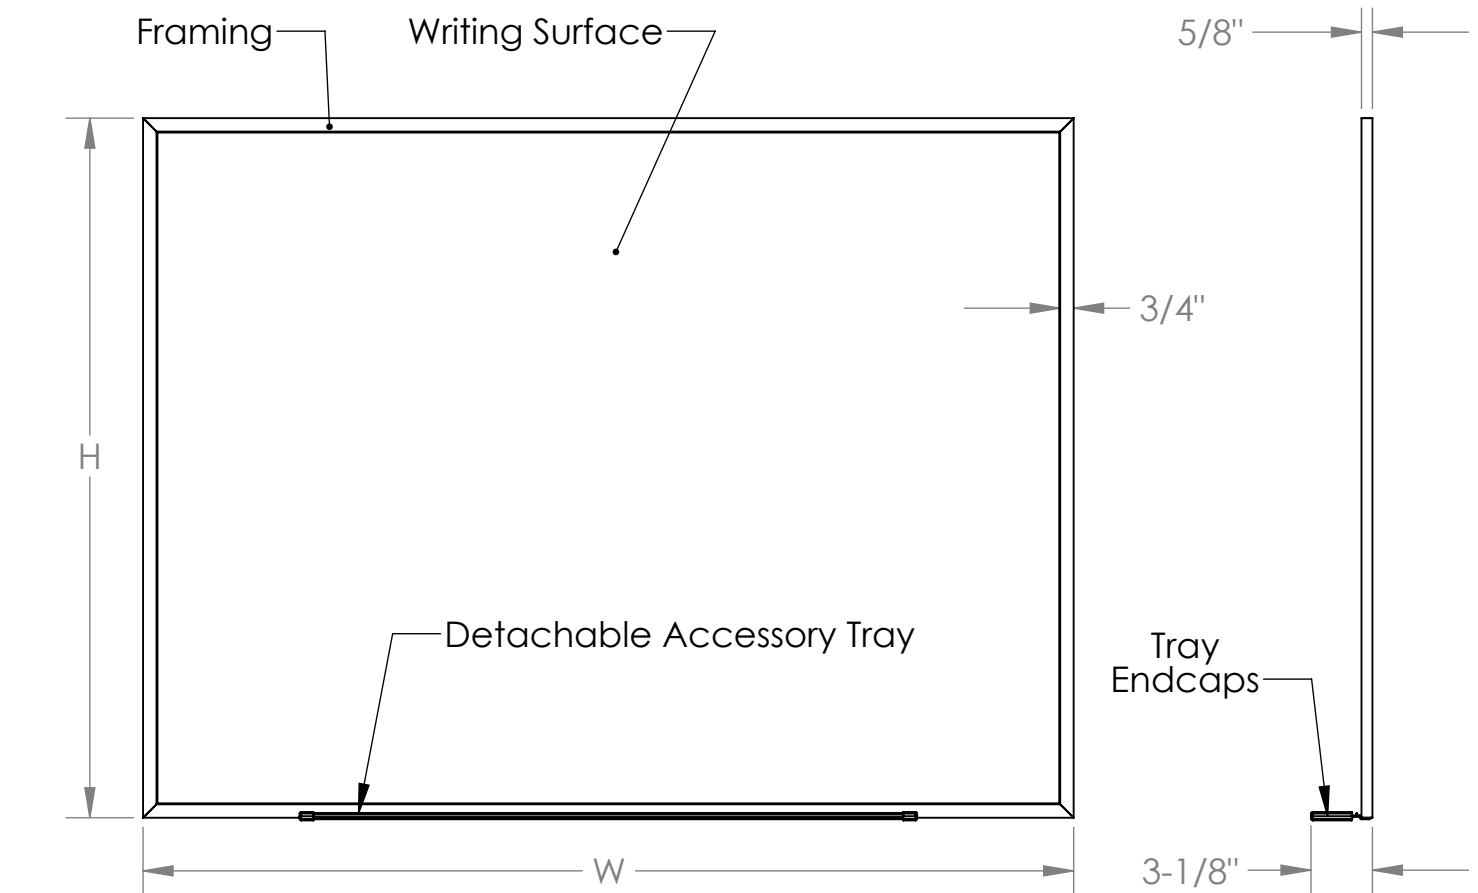

***Ghent 48.5" x 144.5" Magnetic
Porcelain Whiteboard with
Aluminum Frame***

Product Spec Sheet

Provided by

MyBinding.com
When Image Matters.

Call Us at 1-800-944-4573

M1 Series

Aluminum Framed Porcelain White 3/4" boards

ghent.

Materials:

- Framing and detached accessory tray: Satin anodized aluminum extrusion
- Writing surface: White porcelain coated 28 gage - steel laminated to 3/8" thick fiberboard, with a mylar film backing.
- Detached accessory tray end caps: Gray thermoplastic.

Features:

- Ghent "L" hangers are included.
- An eraser and black marker is included with each 3' X 5' and larger boards.
- Available in the following sizes:
2'H x 3'W, 3'H x 4'W, 4'H x 5'W, 4'H x 6'W, 4'H x 8'W, 4'H x 10'W, 4'H x 12'W,
or 4'H x 16'W' (2 pcs)
- Board is guaranteed 50 years.