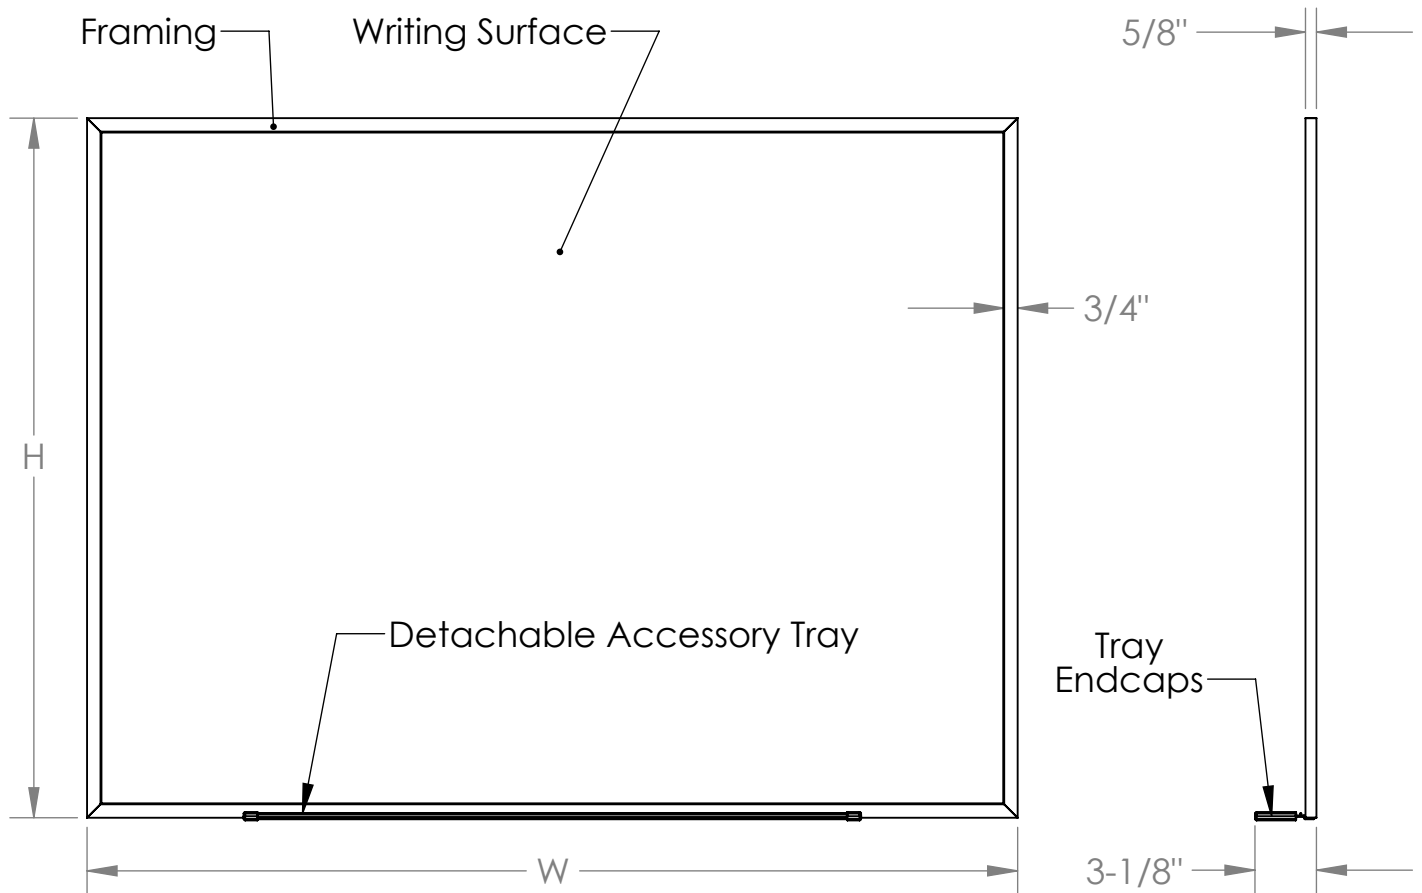

***Ghent 48.5" x 48.5" Magnetic  
Porcelain Whiteboard with  
Aluminum Frame***

Product Spec Sheet

*Provided by*

**MyBinding.com**

*When Image Matters.*

Call Us at 1-800-944-4573

## Materials:

- Framing and detached accessory tray: Satin anodized aluminum extrusion
- Writing surface: White porcelain coated 28 gage - steel laminated to 3/8" thick fiberboard, with a mylar film backing.
- Detached accessory tray end caps: Gray thermoplastic.

## Features:

- Ghent "L" hangers are included.
- An eraser and black marker is included with each 3' X 5' and larger boards.
- Available in the following sizes:  
2'H x 3'W, 3'H x 4'W, 4'H x 5'W, 4'H x 6'W, 4'H x 8'W, 4'H x 10'W, 4'H x 12'W,  
or 4'H x 16'W' (2 pcs)
- Board is guaranteed 50 years.