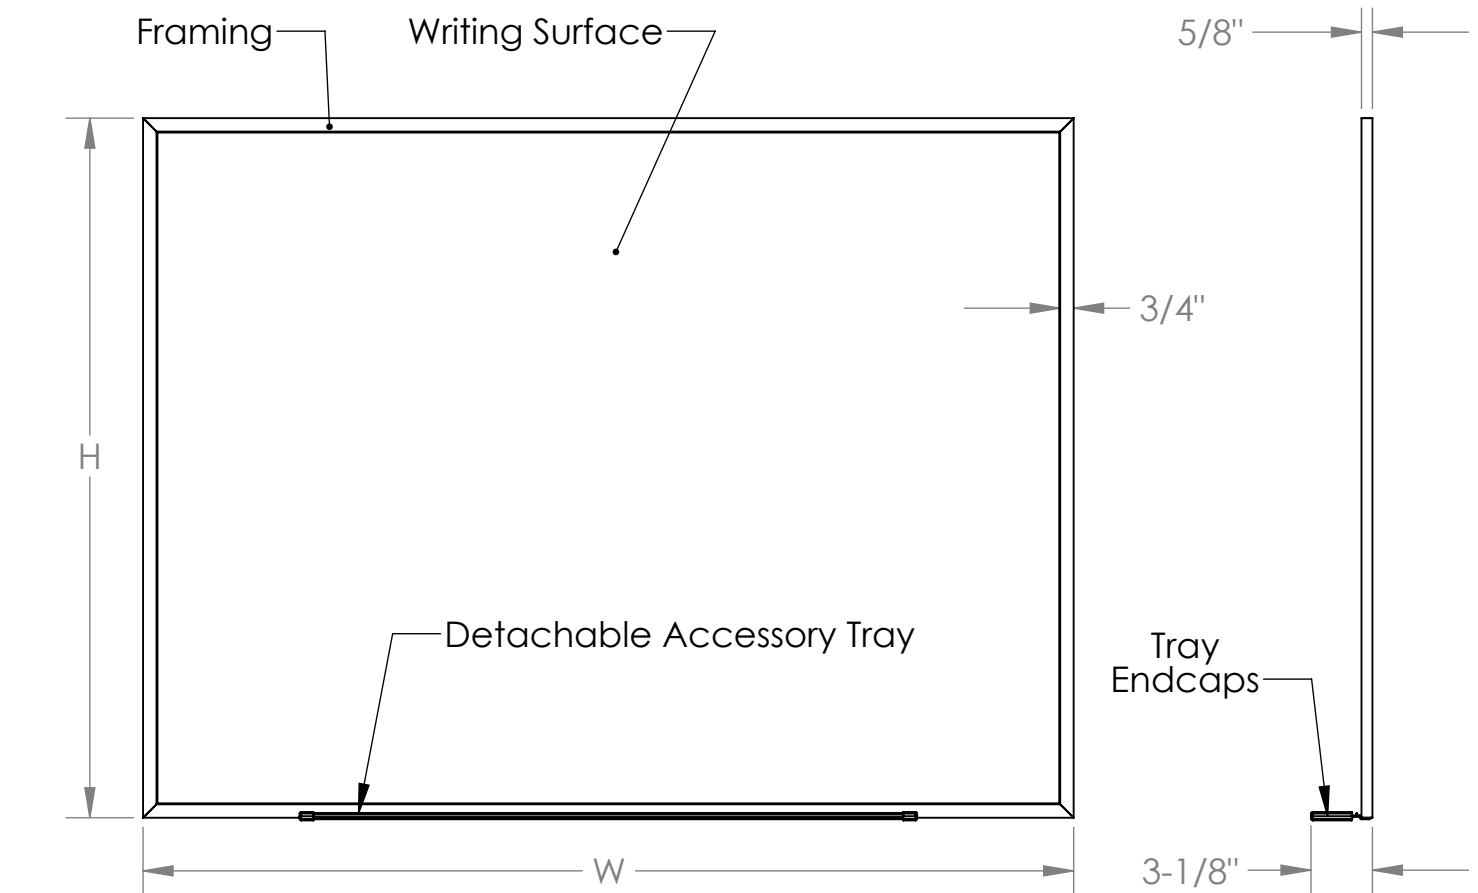

***Ghent 48.5" x 72.5" Magnetic
Porcelain Whiteboard with
Aluminum Frame***

Product Spec Sheet

Provided by

MyBinding.com

When Image Matters.

Call Us at 1-800-944-4573

M1 Series

Aluminum Framed Porcelain White 3/4" boards

ghent.

Materials:

- Framing and detached accessory tray: Satin anodized aluminum extrusion
- Writing surface: White porcelain coated 28 gage - steel laminated to 3/8" thick fiberboard, with a mylar film backing.
- Detached accessory tray end caps: Gray thermoplastic.

Features:

- Ghent "L" hangers are included.
- An eraser and black marker is included with each 3' X 5' and larger boards.
- Available in the following sizes:
2'H x 3'W, 3'H x 4'W, 4'H x 5'W, 4'H x 6'W, 4'H x 8'W, 4'H x 10'W, 4'H x 12'W,
or 4'H x 16'W' (2 pcs)
- Board is guaranteed 50 years.