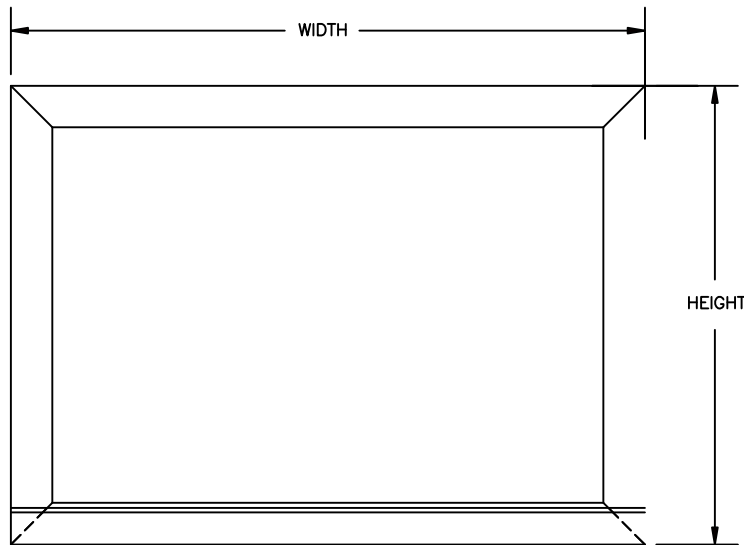

Ghent 48.5" x 120.5" Magnetic Porcelain Whiteboard with Wood Frame

Product Spec Sheet

Provided by

MyBinding.com

When Image Matters.

Call Us at 1-800-944-4573

M1W Series

WOOD FRAMED PORCELAIN WHITEBOARD

MyBinding.com
5500 NE Moore Court
Hillsboro, OR 97124
Toll Free: 1-800-944-4573
Local: 503-640-5920

Specifications

Wood framing to be clear-coated oak.
Framing to be permanently attached to the porcelain writing panel.
Writing panel shall be 28ga porcelain-on-steel laminated to 1/4" hardboard with a mylar backing.
Carries a 50-year guarantee.
Available in sizes 3'Hx4'W, 4'Hx4'W, 4'Hx5'W, 4'Hx6'W, 4'Hx'8'W, 4'Hx10'W, and 4'Hx12'W.