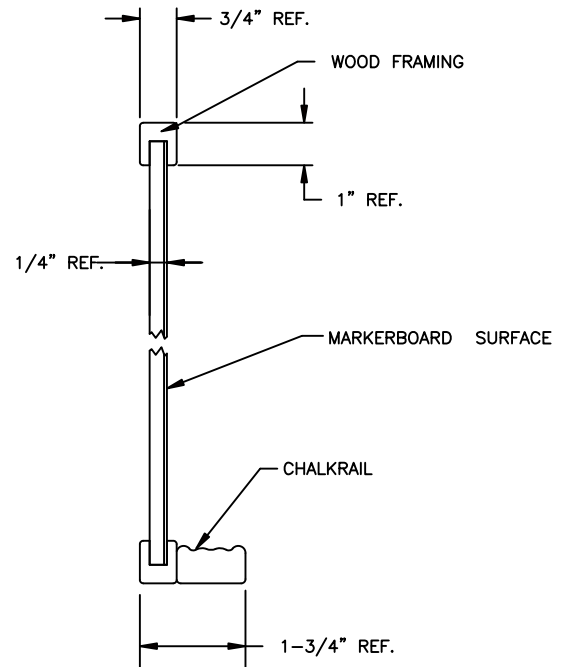

Ghent 48.5" x 120.5" Magnetic Porcelain Whiteboard with Wood Frame

Product Spec Sheet

Provided by

MyBinding.com

When Image Matters.

Call Us at 1-800-944-4573

M1W Series

WOOD FRAMED PORCELAIN WHITEBOARD

MyBinding.com
5500 NE Moore Court
Hillsboro, OR 97124
Toll Free: 1-800-944-4573
Local: 503-640-5920

Specifications

Wood framing to be clear-coated oak.
Framing to be permanently attached to the porcelain writing panel.
Writing panel shall be 28ga porcelain-on-steel laminated to 1/4" hardboard with a mylar backing.
Carries a 50-year guarantee.
Available in sizes 3'Hx4'W, 4'Hx4'W, 4'Hx5'W, 4'Hx6'W, 4'Hx'8'W, 4'Hx10'W, and 4'Hx12'W.