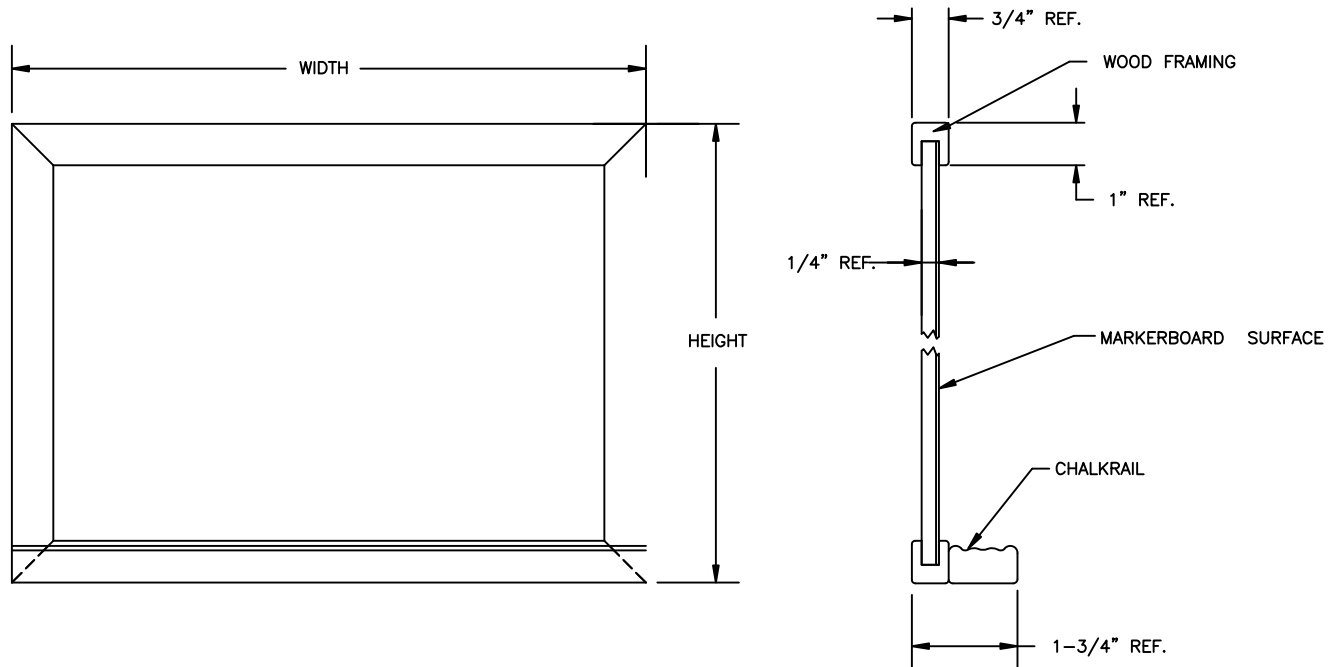

Ghent 48.5" x 144.5" Magnetic Porcelain Whiteboard with Wood Frame

Product Spec Sheet

Provided by

MyBinding.com

When Image Matters.

Call Us at 1-800-944-4573

M1W Series

WOOD FRAMED PORCELAIN WHITEBOARD

MyBinding.com
5500 NE Moore Court
Hillsboro, OR 97124
Toll Free: 1-800-944-4573
Local: 503-640-5920

Specifications

Wood framing to be clear-coated oak.
Framing to be permanently attached to the porcelain writing panel.
Writing panel shall be 28ga porcelain-on-steel laminated to 1/4" hardboard with a mylar backing.
Carries a 50-year guarantee.
Available in sizes 3'Hx4'W, 4'Hx4'W, 4'Hx5'W, 4'Hx6'W, 4'Hx'8'W, 4'Hx10'W, and 4'Hx12'W.