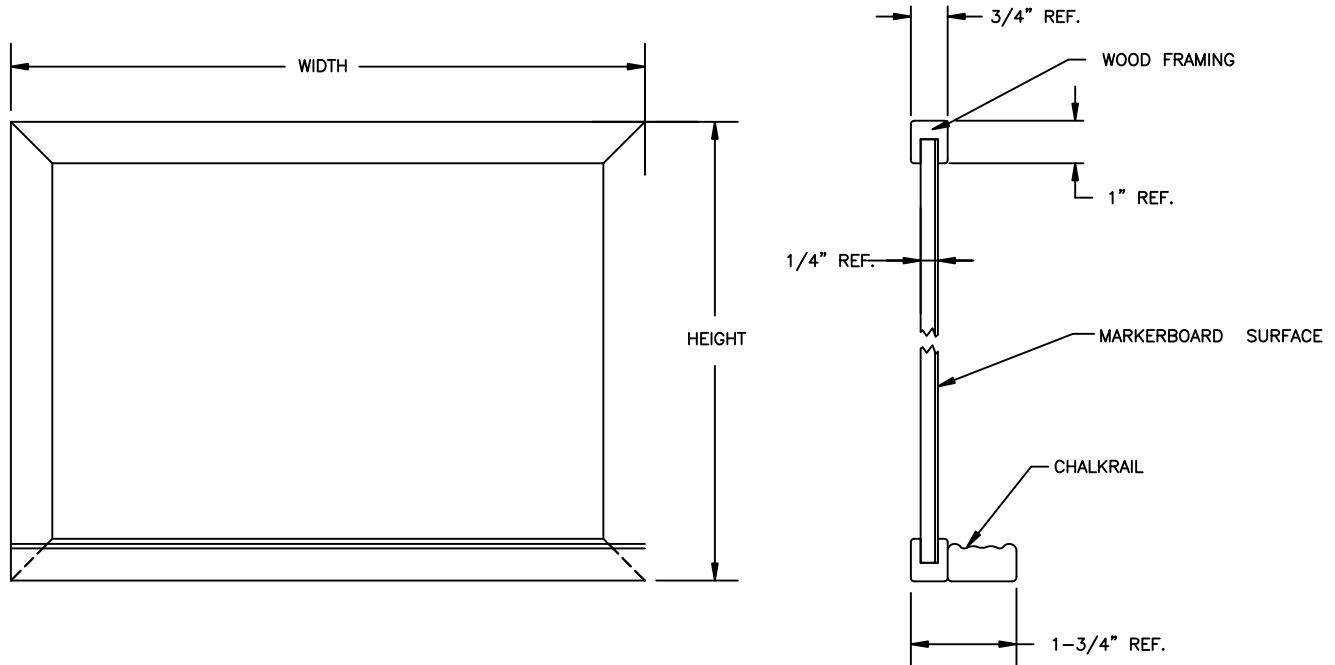

Ghent 48.5" x 60.5" Magnetic Porcelain Whiteboard with Wood Frame

Product Spec Sheet

Provided by

MyBinding.com
When Image Matters.

Call Us at 1-800-944-4573

M1W Series

WOOD FRAMED PORCELAIN WHITEBOARD

MyBinding.com
5500 NE Moore Court
Hillsboro, OR 97124
Toll Free: 1-800-944-4573
Local: 503-640-5920

Specifications

Wood framing to be clear-coated oak.
Framing to be permanently attached to the porcelain writing panel.
Writing panel shall be 28ga porcelain-on-steel laminated to 1/4" hardboard with a mylar backing.
Carries a 50-year guarantee.
Available in sizes 3'Hx4'W, 4'Hx4'W, 4'Hx5'W, 4'Hx6'W, 4'Hx'8'W, 4'Hx10'W, and 4'Hx12'W.