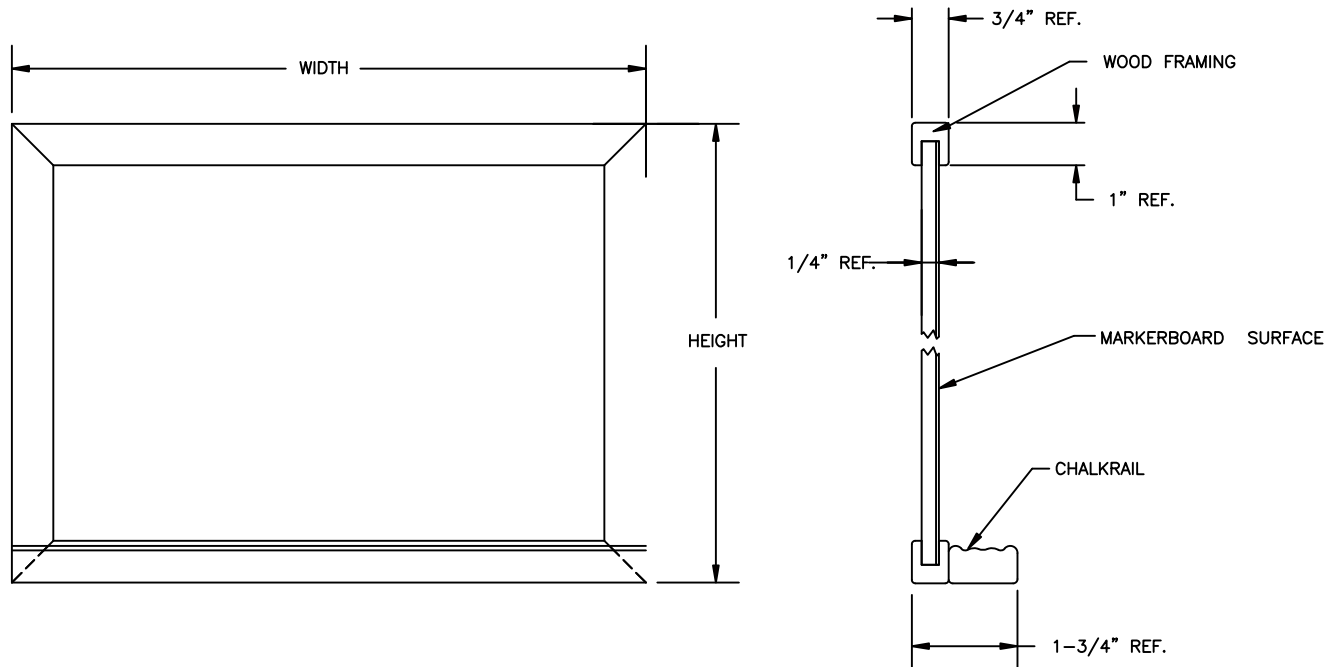

Ghent 48.5" x 72.5" Magnetic Porcelain Whiteboard with Wood Frame

Product Spec Sheet

Provided by

MyBinding.com
When Image Matters.

Call Us at 1-800-944-4573

M1W Series

WOOD FRAMED PORCELAIN WHITEBOARD

MyBinding.com
5500 NE Moore Court
Hillsboro, OR 97124
Toll Free: 1-800-944-4573
Local: 503-640-5920

Specifications

Wood framing to be clear-coated oak.
Framing to be permanently attached to the porcelain writing panel.
Writing panel shall be 28ga porcelain-on-steel laminated to 1/4" hardboard with a mylar backing.
Carries a 50-year guarantee.
Available in sizes 3'Hx4'W, 4'Hx4'W, 4'Hx5'W, 4'Hx6'W, 4'Hx'8'W, 4'Hx10'W, and 4'Hx12'W.