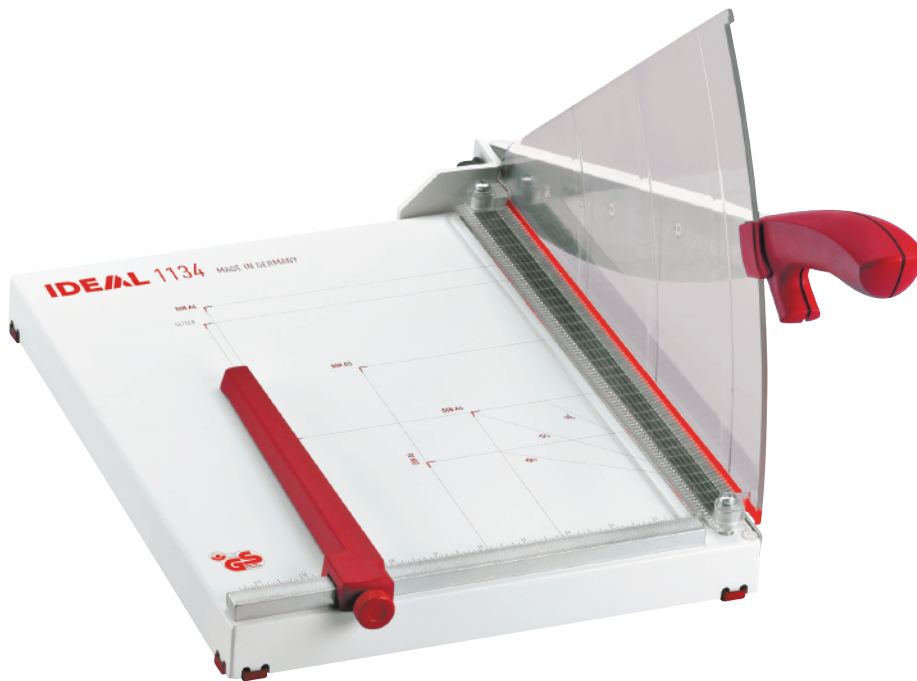

***MBM Triumph 1134
13.75" Tabletop Paper
Cutter - KU0463***

Product Spec Sheet

Provided by

MyBinding.com

When Image Matters.

Call Us at 1-800-944-4573

TRIUMPH®

PAPER TRIMMERS

→ 1134 TABLETOP TRIMMER

Solingen steel blade set may be resharpened | manual clamp | transparent Lexan® safety guard with integrated cutting line indicator | precision side guides scaled in inches and metric system | adjustable back gauge | standard paper sizes indicated on table | non-skid rubber feet for safe operation | heavy duty blade mounting bracket | all-metal construction

Dimensions (D x W x H): 22 ½ x 13 ¼ x 12 inches, Shipping weight: 11 lbs.

ERGONOMIC HANDLE

The specially designed handle was developed with comfort and safety in mind.

CUT LINE INDICATOR

An integrated cut line indicator ensures precise paper alignment.

→ TRIUMPH 1134

Cutting length 13 ¾"
Sheet capacity 25*
Table size (D x W) 15" x 12"

* may vary due to variations in paper

Dealer:

MyBinding.com
5500 NE Moore Court
Hillsboro, OR 97124
Toll Free: 1-800-944-4573
Local: 503-640-5920