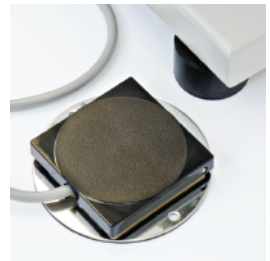

MBM AJ 700 Air-Feed Floor Model Jogger

Product Spec Sheet

Provided by

MyBinding.com

When Image Matters.

Call Us at 1-800-944-4573

➔ AJ 700 AIR-FEED FLOOR MODEL JOGGER

air-feed feature forces air between sheets to reduce jogging time and eliminate powder buildup | press sheets and digital copies can be air dried immediately to prevent offset | air-only and vibrate-only functions | significantly reduces misfeeds and double feeds in printers, folders, and collators | v-shaped, adjustable-angle table | 4 inch tray thickness | foot pedal operation or continuous | automatic timer | all-metal construction | mounted on casters

Dimensions (D x W x H): 17 x 22 x 45 1/4 inches, Shipping weight: 84 lbs.

FOOT PEDAL SWITCH

The convenient foot pedal switch allows hands-free operation.

AUTOMATIC TIMER

The timer function allows the operator to attend to other jobs while paper is being jogged.