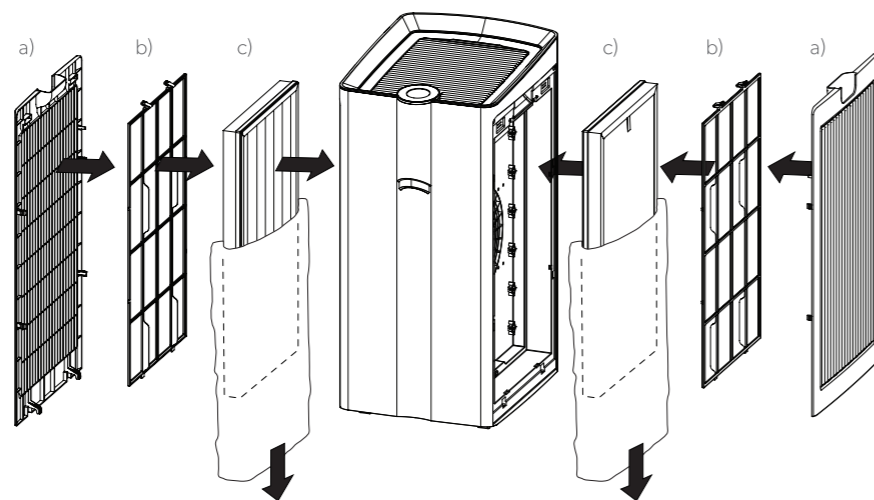

EN

IMPORTANT Before operation, follow these steps and read our TruSens Owner's Manual at www.trusens.com/support/owners-manuals.

Included in your box

- 1 Air Purifier + Power Cord
- 1 SensorPod + Adapter
- 2 Filters (left side + right side)

Directions for use

Install the filter (combination True HEPA/Carbon)

Remove side panel door (a), prefilter (b) then bagged True HEPA/Carbon filter. Remove plastic bag from filter (c) and install inside the purifier with HEPA layer (white) on the inside, and the Carbon layer (black) on the outside. Replace the prefilter and side panel door.

NOTE: Perform steps on both left and right sides.

©2022 ACCO Brands. All rights reserved. TruSens™, U™ + Design and SensorPod™ are trademarks of ACCO Brands.

Set up

Plug-in your air purifier unit and power on. Plug-in your SensorPod™. For optimal results, place SensorPod on a tabletop or counter across the room, within line of sight of the purifier. Signal strength may vary by location.