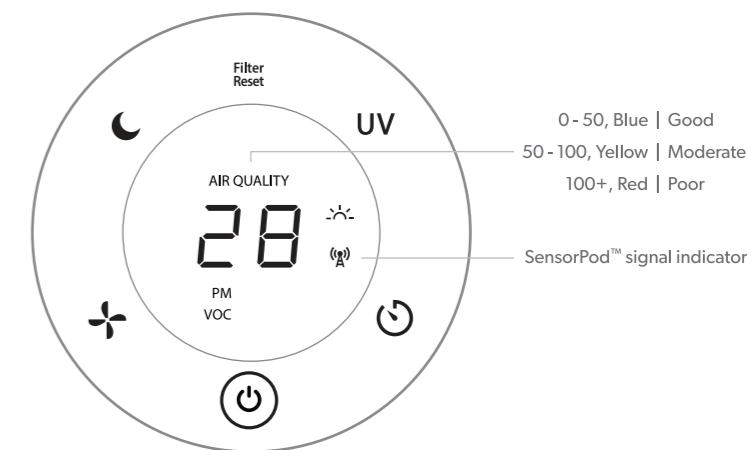

NOTE: Perform steps on both left and right sides.

©2022 ACCO Brands. All rights reserved. TruSens™, U™ + Design and SensorPod™ are trademarks of ACCO Brands.

Set up

Plug-in your air purifier unit and power on. Plug-in your SensorPod™. For optimal results, place SensorPod on a tabletop or counter across the room, within line of sight of the purifier. Signal strength may vary by location.

EN

Filter Replacement

Model No.	Item Number	Filter Type	Suggested Replacement/Cleaning
Z-6000	AFCHZ6000-01 (2-pack)	Combination True HEPA/Carbon Filter	Every 12 months*
Z-7000	AFCHZ7000-01 (2-pack)		

*Replacement indicator will glow red on control panel to notify you to change. **NOTE:** UV-C LED lights will not require replacement. Prefilter and purifier can be cleaned with a dampened cloth as needed.

Control Panel

- | Power on/off
- | Fan speed : Auto/Whisper/1/2/3/Turbo
- | Dimmer on/off
- | HEPA/Carbon replacement
- | UV mode on/off
- | Timer : 2h/4h/8h/12h

U™ Z-6000 | Z-7000

support@trusens.com | 1-833-TRUSENS (1-833-878-7367)
Support and Warranty Terms at www.trusens.com