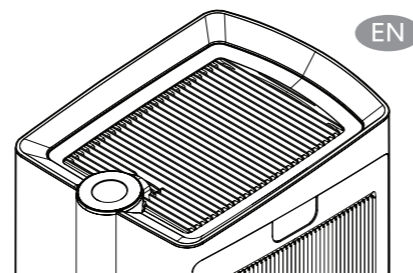

TruSens™

Z-6000 | Z-7000

Plug and Play Performance Purification

TruSens SensorPod™ and multiple levels of purification including True HEPA, Activated Carbon & UV-C LED Light all ensure that the whole room benefits from clean air.

EN

IMPORTANT Before operation, follow these steps and read our TruSens Owner's Manual at www.trusens.com/support/owners-manuals.

Included in your box

- 1 Air Purifier + Power Cord
- 1 SensorPod + Adapter
- 2 Filters (left side + right side)

Directions for use

Install the filter (combination True HEPA/Carbon)

Remove side panel door (a), prefilter (b) then bagged True HEPA/Carbon filter. Remove plastic bag from filter (c) and install inside the purifier with HEPA layer (white) on the inside, and the Carbon layer (black) on the outside. Replace the prefilter and side panel door.