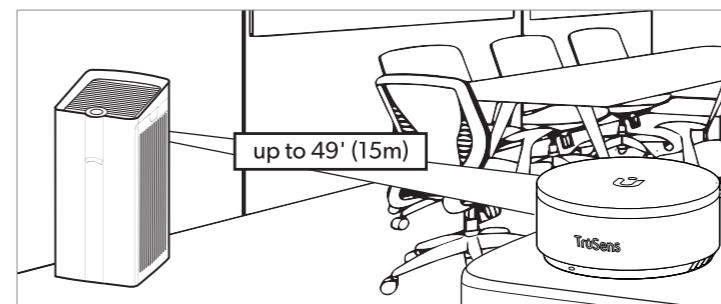

EN

IMPORTANT Before operation, follow these steps and read our TruSens Owner's Manual at www.trusens.com/support/owners-manuals.

Included in your box

- 1 Air Purifier + Power Cord
- 1 SensorPod + Adapter
- 2 Filters (left side + right side)

Directions for use

Install the filter (combination True HEPA/Carbon)

Remove side panel door (a), prefilter (b) then bagged True HEPA/Carbon filter. Remove plastic bag from filter (c) and install inside the purifier with HEPA layer (white) on the inside, and the Carbon layer (black) on the outside. Replace the prefilter and side panel door.

NOTE: Perform steps on both left and right sides.

©2022 ACCO Brands. All rights reserved. TruSens™, U™ + Design and SensorPod™ are trademarks of ACCO Brands.

Set up

Plug-in your air purifier unit and power on. Plug-in your SensorPod™. For optimal results, place SensorPod on a tabletop or counter across the room, within line of sight of the purifier. Signal strength may vary by location.