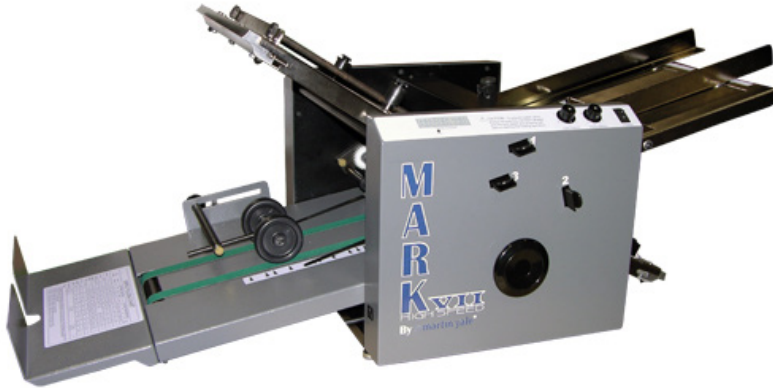

# Mark VII Paper Folders

Folds  
3.5" x 4.25" to 14" x 20"

Paper Weights  
16# Bond to 80# Index  
60 gsm to 147 gsm

- High speed folding machines capable of up to 35,000 sheets per hour
- Manual paper guide and skew adjustment
- Removable cartridge allow for perf and or score
- LED counter
- Handles both laser and copier paper
- Ideal for: print shops

### SPECIFICATIONS:

Model No.:	Mark VII
Benchmark Speed: (sheets/hr.)	up to 35,000
Standard Paper Size: (inch/cm)	3.5" x 4.25" to 14" x 20" A3, A4, A5
Paper Weight: (up to sheets)	60 gsm to 147 gsm 16# bond to 80# index
Feed Tray Capacity: (up to sheets)	350
Power (volts)	115
Dimensions: (W x D x H approx. inch/cm)	21 x 15.5 x 13.2 53 x 39 x 34
Weight: (approx. ounces/lbs.)	108 lbs.