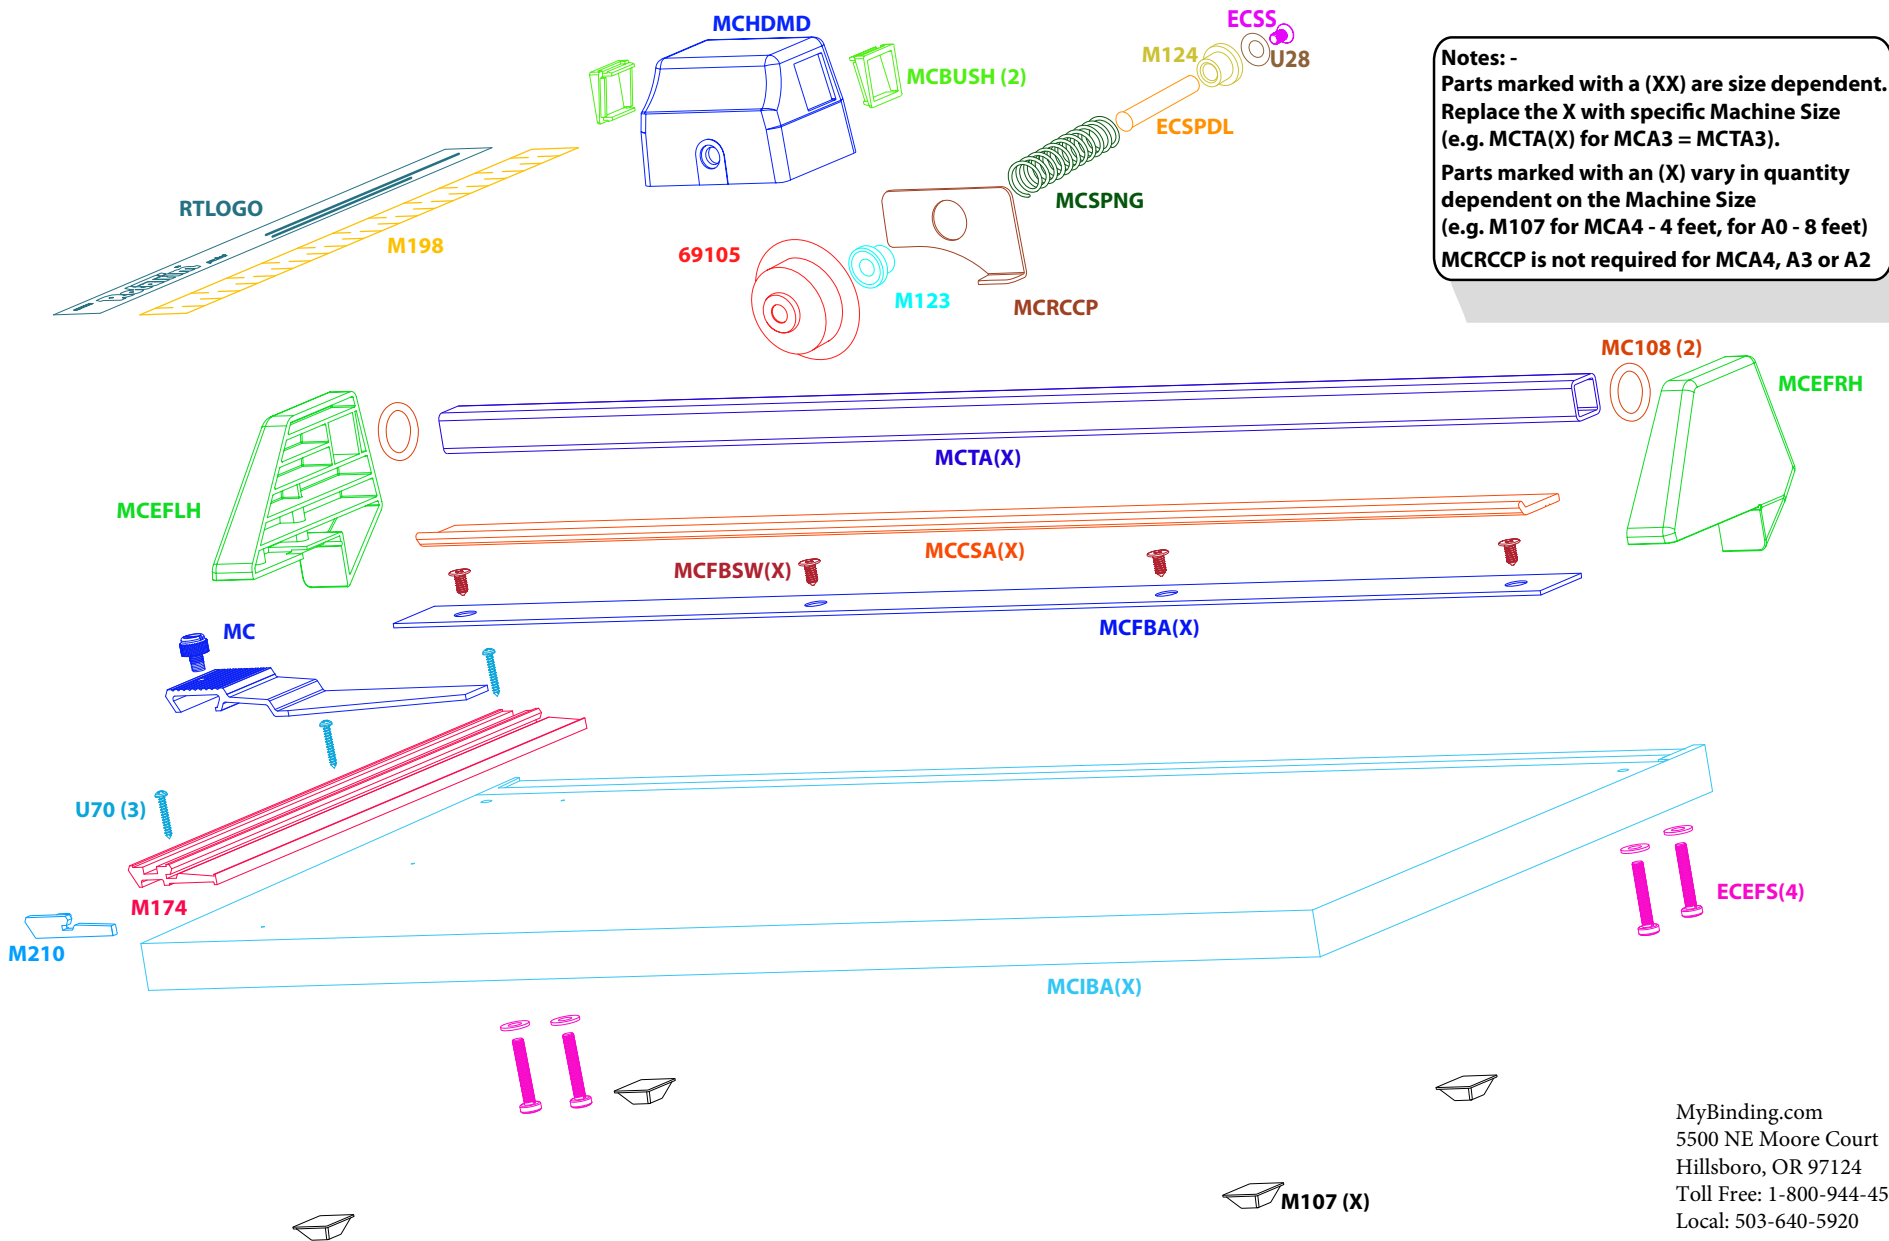

RotaTrim 19" MonoRail Rotary Cutter - 60210

Parts List

Provided by

MyBinding.com
When Image Matters.

Call Us at 1-800-944-4573

MonoRail MR Series - Parts Diagram

MyBinding.com
 5500 NE Moore Court
 Hillsboro, OR 97124
 Toll Free: 1-800-944-4573
 Local: 503-640-5920