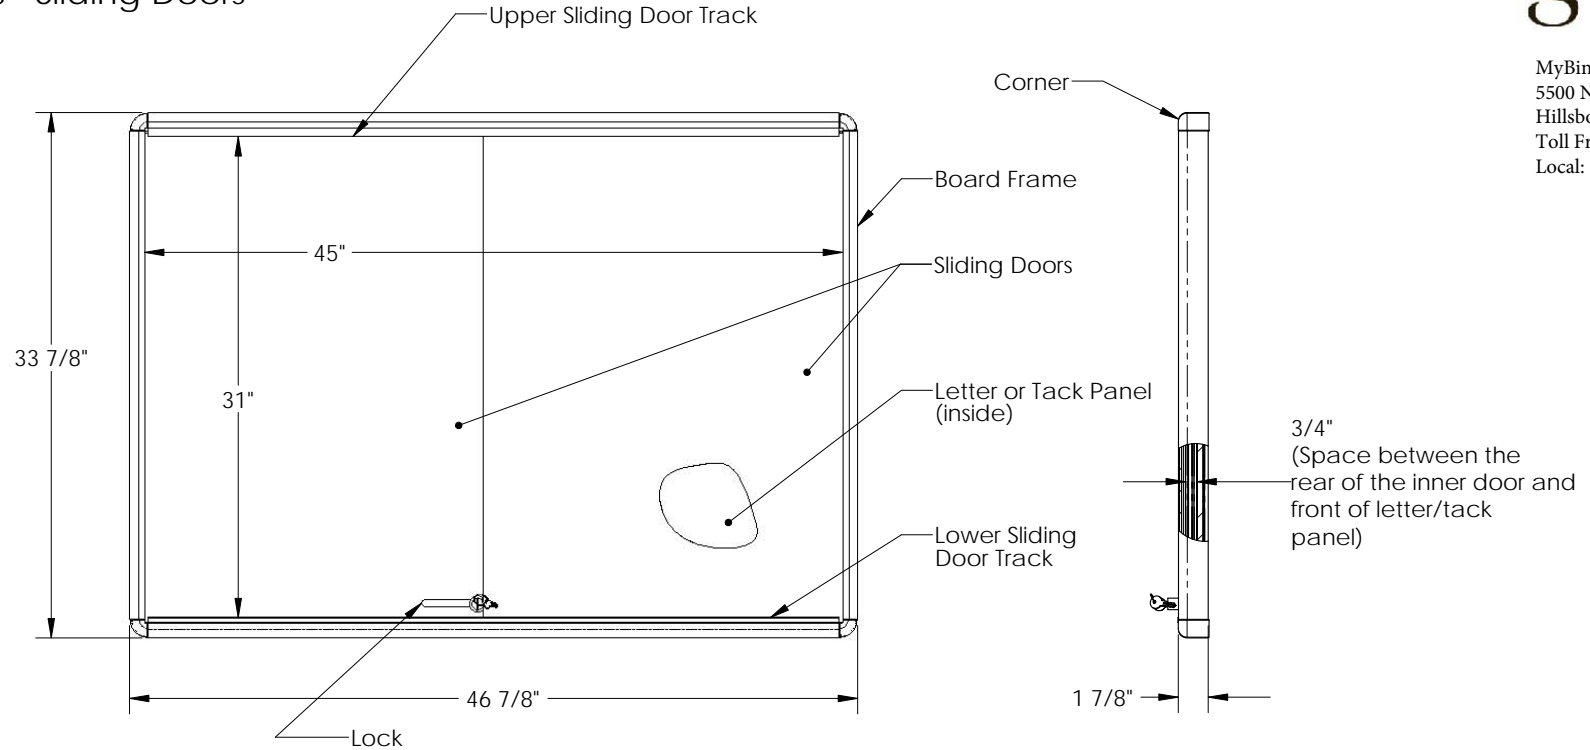

***Ovation 34x47 2 Sliding Doors
Indoor Gray Tackboard
- Gray Frame***

Product Spec Sheet

Provided by

MyBinding.com
When Image Matters.

Call Us at 1-800-944-4573

Ovation Series

Enclosed Boards - Sliding Doors

ghent.

MyBinding.com
5500 NE Moore Court
Hillsboro, OR 97124
Toll Free: 1-800-944-4573
Local: 503-640-5920

Materials:

- Board frame - aluminum
- Sliding doors - 1/8" thick tempered glass
- Letter panel - flannel stuffed 1/2" thick grooved medium density fiberboard (MDF).
- Tack panel - fabric covered 3/8" thick fiber board
- Door tracks - color matched PVC
- Board corners - die cast zinc
- Lock, hanger, and fasteners - steel

Features:

- Full length door hinge.
- Rounded board frame corners
- Sliding glass door style lock with two keys.
- Four installed hangers
- One set of white plastic 3/4" gothic letters (included with boards with letter panels)
- Finger pulls for the sliding glass panels.