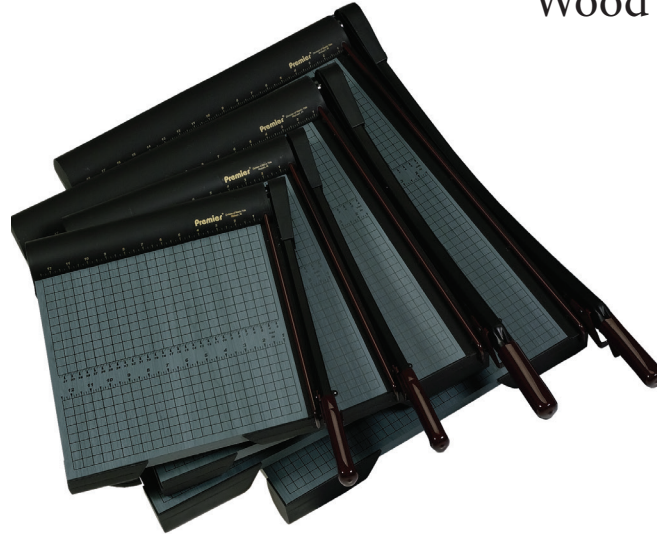

# ***Premier Heavy Duty 12" Wood Paper Trimmer - W12***

Product Spec Sheet

*Provided by*

**MyBinding.com**

*When Image Matters.*

Call Us at 1-800-944-4573

# Premier® Green Board Wood Series Guillotine

### Premier® Green Board Wood Series Guillotine Trimmers

- Made heavy-duty with 3/4” thick wood base includes all the heavy-duty features needed to cut large stacks of paper
  - Through-hardened steel blades with precision-angle will cut up to 20 sheets of 20lb. bond paper at once
  - Accurately cuts paper, matte board, cardboard, film, tissue, and textiles
  - Each model has a permanent 1/2” grid, dual English and metric rulers
  - Safety features include patented automatic blade latch that locks with every cutting motion, a finger guard to protect the entire length of the blade, and torsion spring that prevents the blade from accidentally falling during operation
  - Ergonomic soft-grip handle for comfort while trimming
- WC36 features an automatic paper clamp for precision cutting  
Limited lifetime warranty on blades, one year on other components