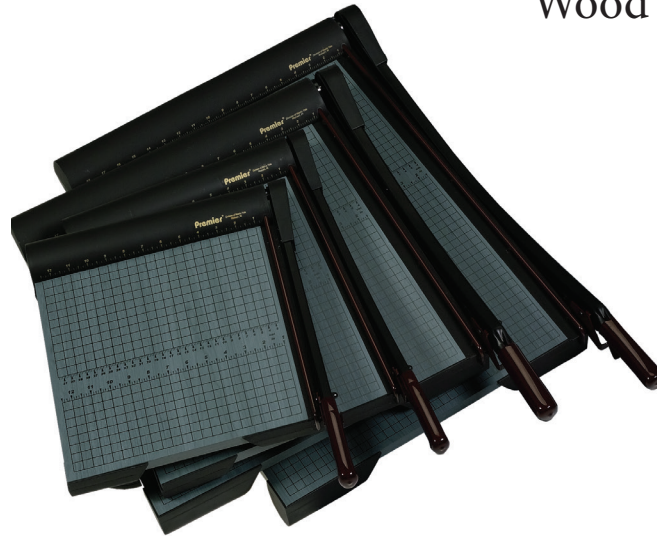

# ***Premier Heavy Duty 18'' Wood Paper Trimmer - W18***

Product Spec Sheet

*Provided by*

**MyBinding.com**

*When Image Matters.*

Call Us at 1-800-944-4573

# Premier® Green Board Wood Series Guillotine

### Premier® Green Board Wood Series Guillotine Trimmers

- Made heavy-duty with 3/4” thick wood base includes all the heavy-duty features needed to cut large stacks of paper
  - Through-hardened steel blades with precision-angle will cut up to 20 sheets of 20lb. bond paper at once
  - Accurately cuts paper, matte board, cardboard, film, tissue, and textiles
  - Each model has a permanent 1/2” grid, dual English and metric rulers
  - Safety features include patented automatic blade latch that locks with every cutting motion, a finger guard to protect the entire length of the blade, and torsion spring that prevents the blade from accidentally falling during operation
  - Ergonomic soft-grip handle for comfort while trimming
- WC36 features an automatic paper clamp for precision cutting  
Limited lifetime warranty on blades, one year on other components