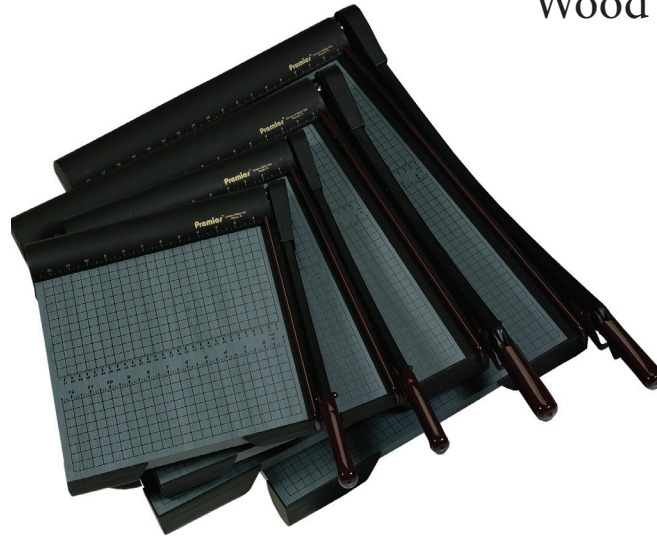

Premier Heavy Duty 30'' Wood Paper Trimmer - W30

Product Spec Sheet

Provided by

MyBinding.com

When Image Matters.

Call Us at 1-800-944-4573

Premier® Green Board Wood Series Guillotine

Product Information

Premier® Green Board Wood Series Guillotine Trimmers

- Made heavy-duty with 3/4” thick wood base includes all the heavy-duty features needed to cut large stacks of paper
 - Through-hardened steel blades with precision-angle will cut up to 20 sheets of 20lb. bond paper at once
 - Accurately cuts paper, matte board, cardboard, film, tissue, and textiles
 - Each model has a permanent 1/2” grid, dual English and metric rulers
 - Safety features include patented automatic blade latch that locks with every cutting motion, a finger guard to protect the entire length of the blade, and torsion spring that prevents the blade from accidentally falling during operation
 - Ergonomic soft-grip handle for comfort while trimming
- WC36 features an automatic paper clamp for precision cutting
 Limited lifetime warranty on blades, one year on other components

Available Models: W12, W15, W18, W24, W30 & WC36

Premier® Model #		W-Green Board
Capacity	sheets	20
Cutting Length	inch	11.75 to 36
Cutting Height	inch	N/A
Cutting Depth	inch	N/A
Paper Clamp		No
Electrical	volt	No
Dimensions	W x D x H approx inch cm	13.75 x 19 x 3.25 35 x 48 x 08 to 25 x 47 x 5.5 64 x 119 x 14
Weight	approx. ounces/lbs.	8 to 58 lbs.