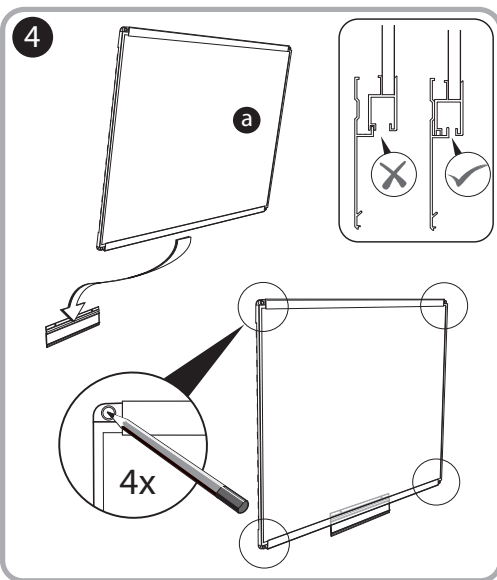

Prestige® 2 Magnetic Total Erase®

MyBinding.com
5500 NE Moore Court
Hillsboro, OR 97124
Toll Free: 1-800-944-4573
Local: 503-640-5920