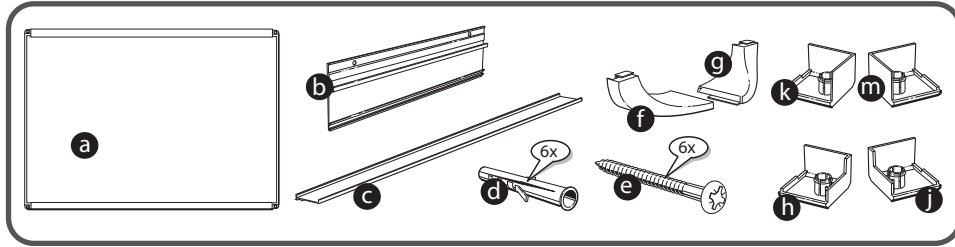

Prestige® 2 Magnetic Total Erase®

MyBinding.com
5500 NE Moore Court
Hillsboro, OR 97124
Toll Free: 1-800-944-4573
Local: 503-640-5920