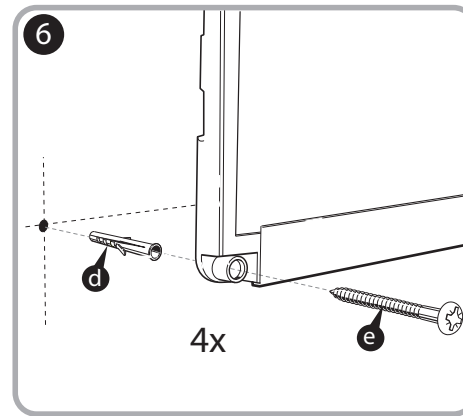

Prestige® 2 Magnetic Total Erase®

MyBinding.com
5500 NE Moore Court
Hillsboro, OR 97124
Toll Free: 1-800-944-4573
Local: 503-640-5920