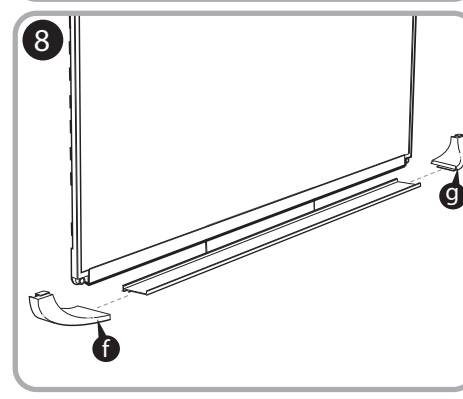

Prestige® 2 Magnetic Total Erase®

MyBinding.com
5500 NE Moore Court
Hillsboro, OR 97124
Toll Free: 1-800-944-4573
Local: 503-640-5920