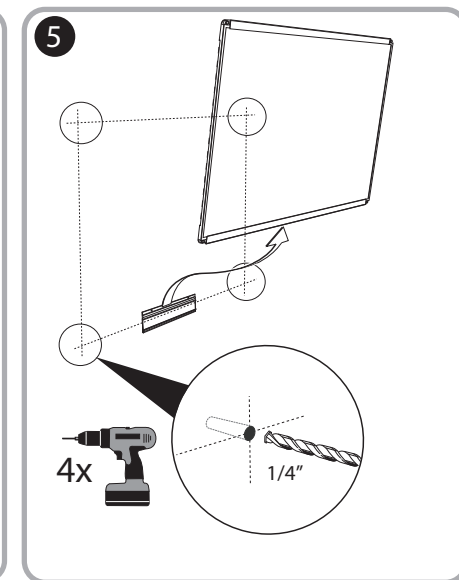

Prestige® 2 Magnetic Total Erase®

MyBinding.com
5500 NE Moore Court
Hillsboro, OR 97124
Toll Free: 1-800-944-4573
Local: 503-640-5920