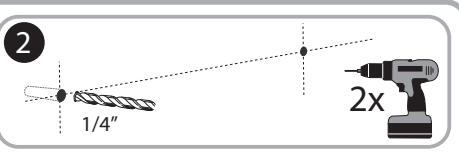

Prestige® 2 Magnetic Total Erase®

MyBinding.com
5500 NE Moore Court
Hillsboro, OR 97124
Toll Free: 1-800-944-4573
Local: 503-640-5920