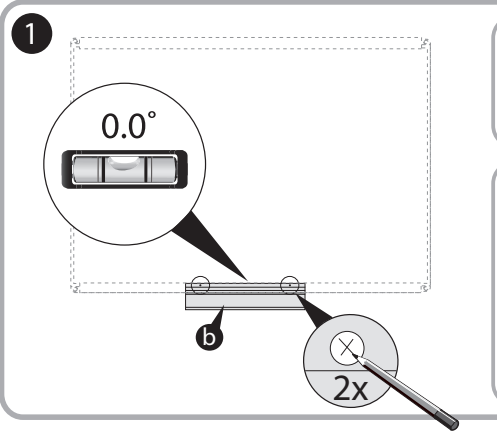

Prestige® 2 Magnetic Total Erase®

MyBinding.com
5500 NE Moore Court
Hillsboro, OR 97124
Toll Free: 1-800-944-4573
Local: 503-640-5920