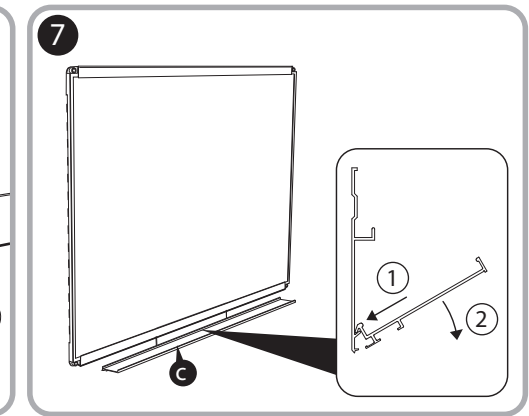

Prestige® 2 Magnetic Total Erase®

MyBinding.com
5500 NE Moore Court
Hillsboro, OR 97124
Toll Free: 1-800-944-4573
Local: 503-640-5920