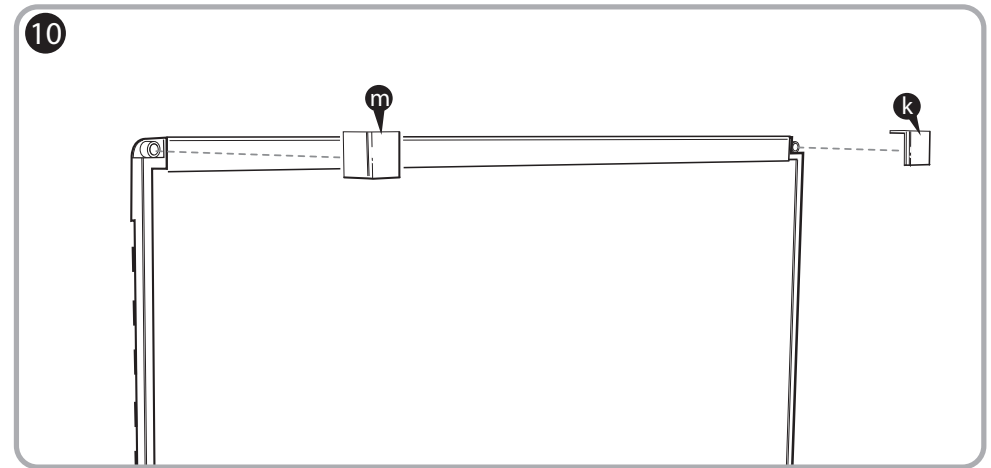

Prestige® 2 Magnetic Total Erase®

MyBinding.com
5500 NE Moore Court
Hillsboro, OR 97124
Toll Free: 1-800-944-4573
Local: 503-640-5920