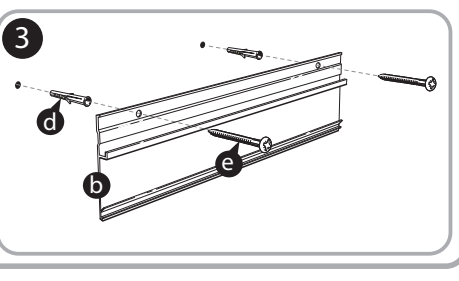

Prestige® 2 Magnetic Total Erase®

MyBinding.com
5500 NE Moore Court
Hillsboro, OR 97124
Toll Free: 1-800-944-4573
Local: 503-640-5920