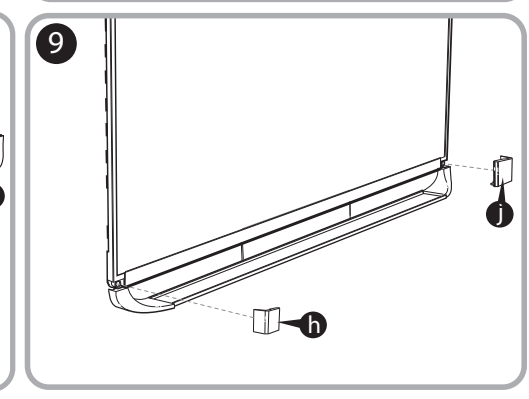

Prestige® 2 Magnetic Total Erase®

MyBinding.com
5500 NE Moore Court
Hillsboro, OR 97124
Toll Free: 1-800-944-4573
Local: 503-640-5920