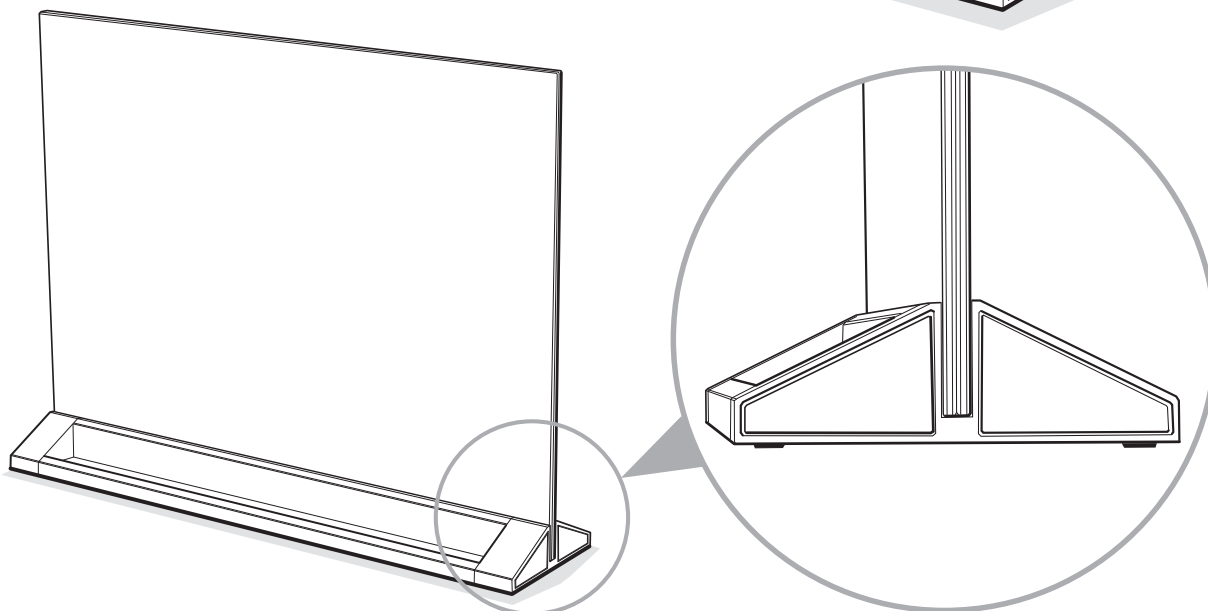

Desktop Magnetic Dry-Erase Panel

GDP1723W

1

2

MyBinding.com
5500 NE Moore Court
Hillsboro, OR 97124
Toll Free: 1-800-944-4573
Local: 503-640-5920