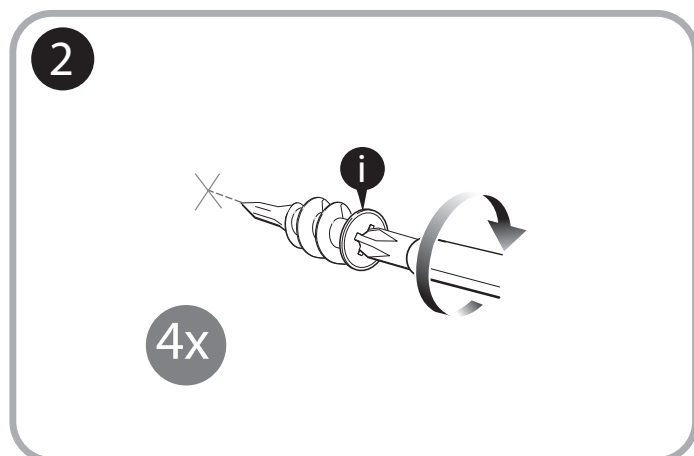

Quartet Infinity 8.5" x 11" Customizable Magnetic Glass Dry-Erase Board

Instruction Manual

Provided by

MyBinding.com

When Image Matters.

Call Us at 1-800-944-4573

Infinity™ Custom Glass Dry-Erase Board

Tableau en verre personnalisé Infinity

8.5x11, 11x17, 18x24, 2x3, 3x4

MyBinding.com
5500 NE Moore Court
Hillsboro, OR 97124
Toll Free: 1-800-944-4573
Local: 503-640-5920

*for older or hard wallboard, a 7/32" pilot hole can be drilled first for easier anchor installation

Pour les murs anciens ou durs, percer un trou de guidage de 7/32 po pour faciliter l'installation des dispositifs d'ancrage.

Infinity™ Custom Glass Dry-Erase Board

Tableau en verre personnalisé Infinity