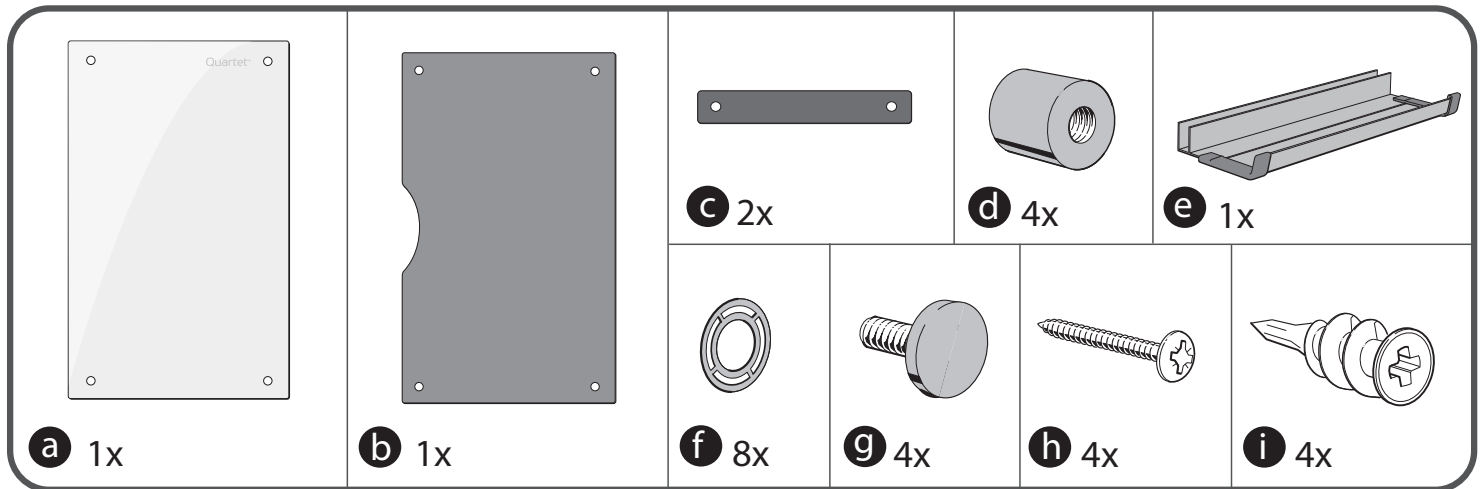

Quartet Infinity 8.5" x 11" Customizable Magnetic Glass Dry-Erase Board

Instruction Manual

Provided by

MyBinding.com

When Image Matters.

Call Us at 1-800-944-4573

Infinity™ Custom Glass Dry-Erase Board

Tableau en verre personnalisé Infinity

8.5x11, 11x17, 18x24, 2x3, 3x4

MyBinding.com
5500 NE Moore Court
Hillsboro, OR 97124
Toll Free: 1-800-944-4573
Local: 503-640-5920

*for older or hard wallboard, a 7/32" pilot hole can be drilled first for easier anchor installation

Pour les murs anciens ou durs, percer un trou de guidage de 7/32 po pour faciliter l'installation des dispositifs d'ancrage.

Infinity™ Custom Glass Dry-Erase Board

Tableau en verre personnalisé Infinity