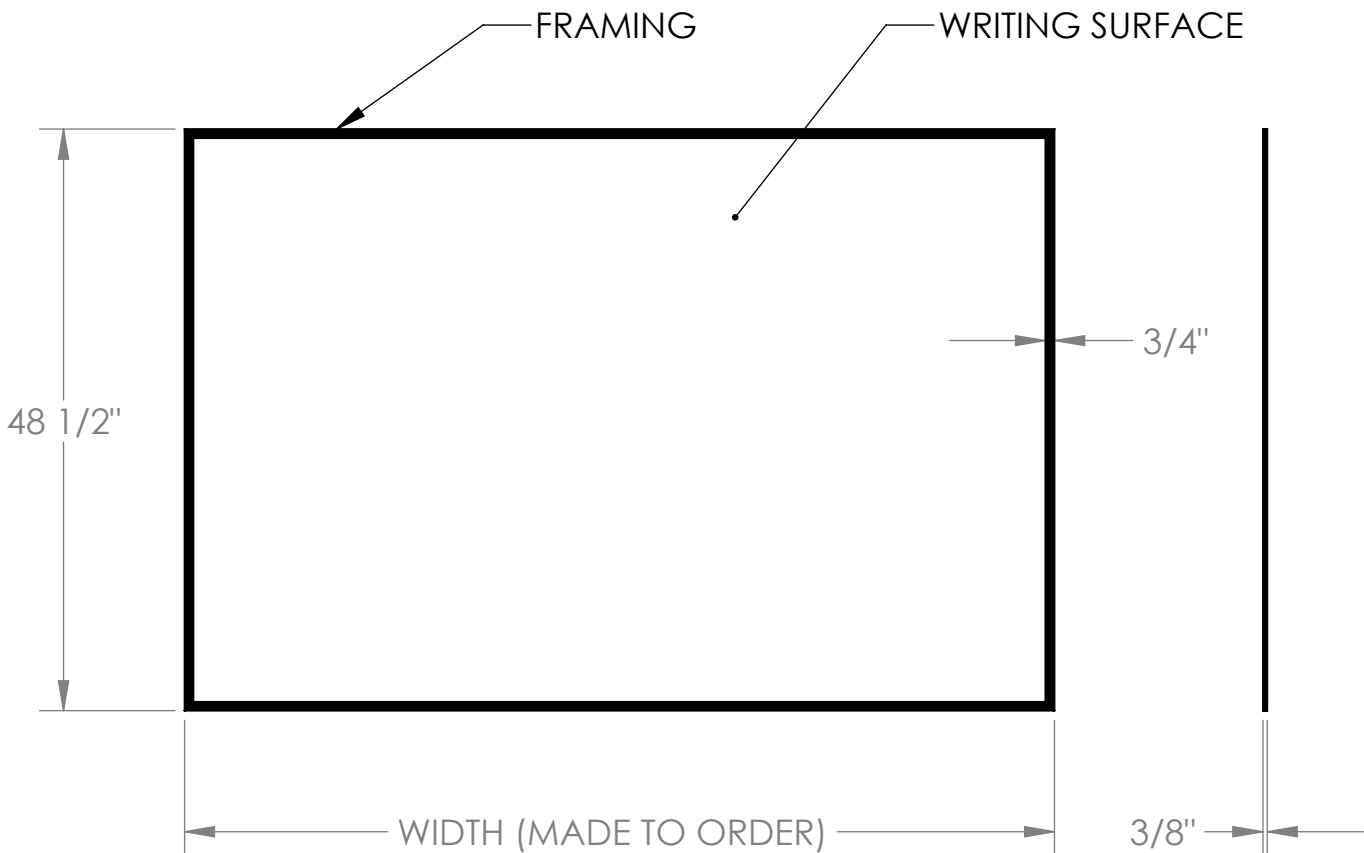

***Renewal Adjustable 48" x 72"
Porcelain Magnetic Whiteboard
w/ Aluminum Frame***

Product Spec Sheet

Provided by

MyBinding.com
When Image Matters.

Call Us at 1-800-944-4573

RNM1 Series

Renewal Aluminum Framed Porcelain Replacement White Boards

Materials:

- Framing: Satin anodized aluminum extrusion
- Writing Surface: White porcelain coated 28 gage - steel laminated to 1/4" thick hardboard.

Features:

- Boards are pre-drilled eight places, through the frame, for mounting to an existing board.
- All boards are available in custom widths of 72 1/2" to 144 1/2".
- Boards is guaranteed 50 years.