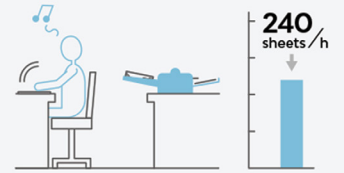

With the Revo-Office laminator, stack the paper in the feed, and just push start for automatic lamination.

Revo T14

Full-Auto Encapsulation Laminator

Increase Productivity and Reduce Labor Costs with a Revo-T14

Paper Size	Revo-T14	Desktop Pouch
8-1/2 x 11 100 pcs.	14 minutes	83 minutes
11x17 100 pcs.	27 minutes	166 minutes
8-1/2 x 11 1 Hour	420 pcs.	72 pcs.
11x17 1 Hour	216 pcs.	36 pcs.