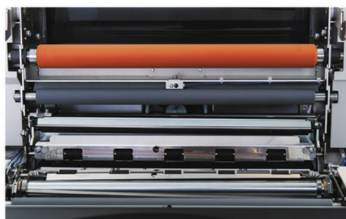

Revo T14

Full-Auto Encapsulation Laminator

Now there's a fully automatic laminator for business professionals and copy/print shops to meet high productivity demands. The Revo-T14 with automatic feeding, laminating and cutting offers high speed and convenience with one touch of the start button. With the roll film process and simple operation, the Revo-T14 laminator saves labor costs, time and increases productivity.

Simple access from the top for quick and easy film roll change and roller cleaning.

Easy to operate digital panel.

Set *start* and *stop* and *number of sheets* easily and quickly on the digital LCD operation panel.

mybinding.com
1-800-944-4573

Revo T14

Full-Auto Encapsulation Laminator

Revo-T14 with cabinet/stand

Included with Revo-T14. Hinged door keeps supplies and film conveniently stored.

Equipped with internal cutter.

Set various front and rear margin sizes for automatic cutting or turn off cutter for continuous banner length lamination.

Max. Laminating Width	12"
Laminating Film Thickness	1.5, 3, 5 mil
Laminating Film Type	gloss, matte, silk, digital
Temperature	variable - digital LCD
Power	110v
External Dimensions	21" x 36" x 17"
Weight	77 lbs.
Warm-up time	5 min.
Laminating Speed	420 sheets/hour