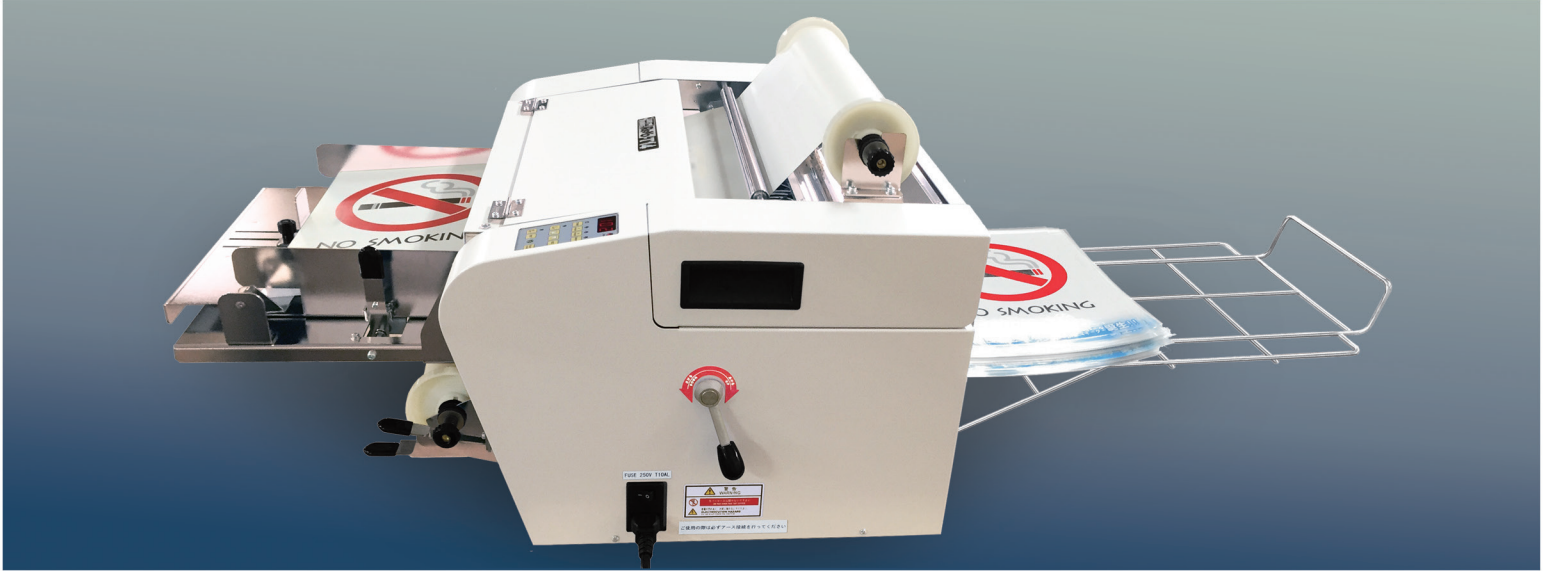

Revo T14

Full-Auto Encapsulation Laminator

Now there's a fully automatic laminator for business professionals and copy/print shops to meet high productivity demands. The Revo-T14 with automatic feeding, laminating and cutting offers high speed and convenience with one touch of the start button. With the roll film process and simple operation, the Revo-T14 laminator saves labor costs, time and increases productivity.

High capacity auto-feed eliminates need to insert one at a time.

Automatic paper feed, laminate and cut in one process. The auto-feed tray holds up to 300 sheets.*

*Based on 20lb. text weight paper.

Film change is easy - with top loading system.

Simple access from the top for quick and easy film roll change and roller cleaning.

Easy to operate digital panel.

Set *start* and *stop* and *number of sheets* easily and quickly on the digital LCD operation panel.

Set various front and rear margin sizes for automatic cutting or turn off cutter for continuous banner length lamination.

Max. Laminating Width	12"
Laminating Film Thickness	1.5, 3, 5 mil
Laminating Film Type	gloss, matte, silk, digital
Temperature	variable - digital LCD
Power	110v
External Dimensions	21" x 36" x 17"
Weight	77 lbs.
Warm-up time	5 min.
Laminating Speed	420 sheets/hour