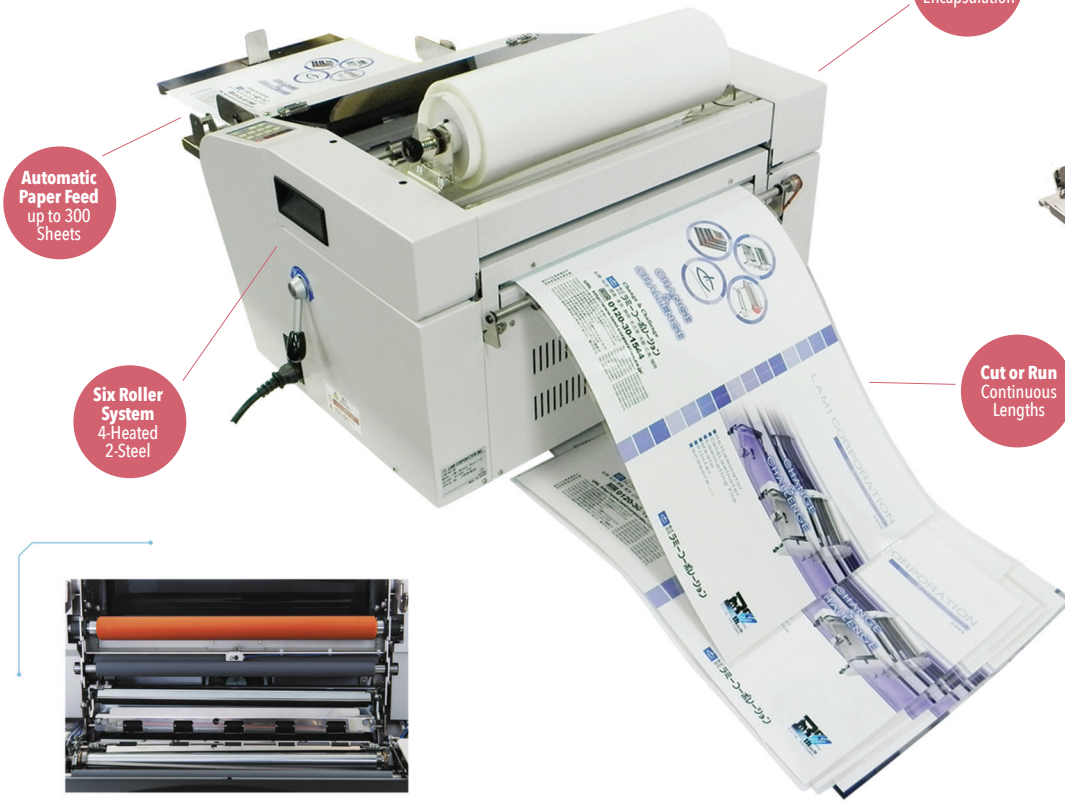

Revo T14

Full-Auto Encapsulation Laminator

Revo-T14 with cabinet/stand

Included with Revo-T14. Hinged door keeps supplies and film conveniently stored.