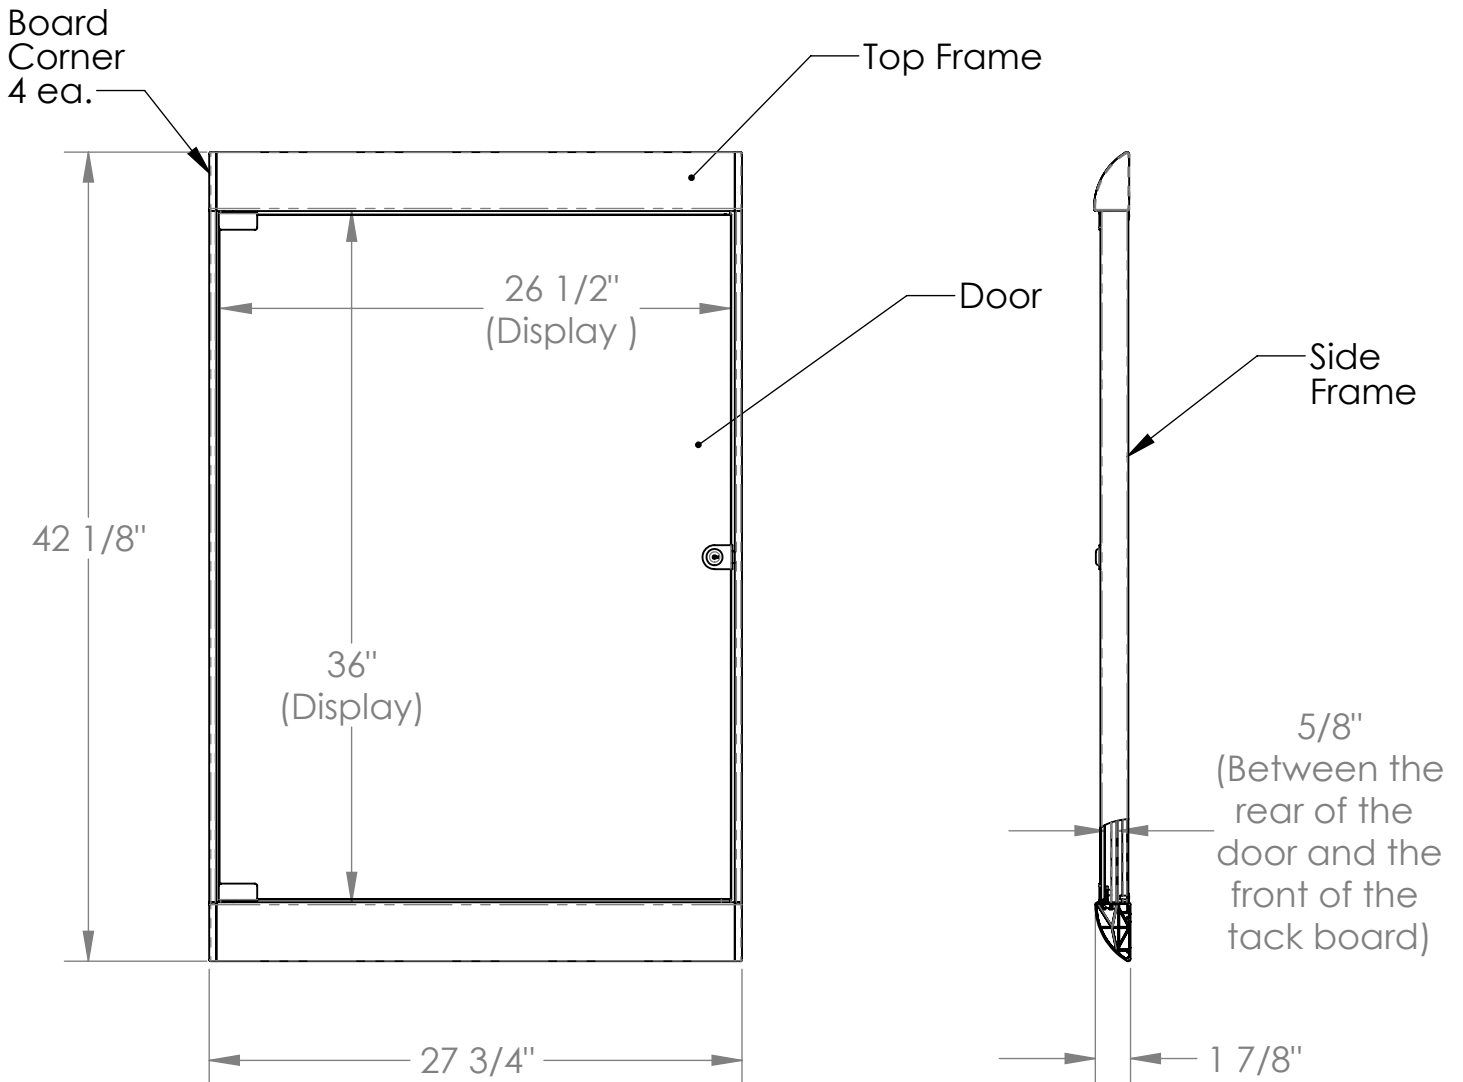

Silhouette 42 1/8" x 27 3/4"
1-Door Ebony Vinyl Fabric
Tackboard w/ Satin Frame

Product Spec Sheet

Provided by

MyBinding.com

When Image Matters.

Call Us at 1-800-944-4573

Silhouette Enclosed Tack Boards

Product Specifications

Materials:

- Framework: aluminum extrusion.
- Door : 1/4" thick tempered glass.
- Tack panels : 3/8" thick fiber board covered in either "Flair Performance Fabric" or "PremaTak Vinyl" fabric.
- Door lock and hinges - chrome plated steel
- Door lock mount plate - polished stainless steel.
- Board corners - black thermoplastic.
- Door stop bumpers - black rubber.

Features:

- Matching top and bottom frames finishes: satin aluminum.
- Frameless door for optimum viewing
- 2 cleat style hanger rails are included.
- Letter size paper display capacity: 3 across / 3 down (Portrait)
2 across / 4 down (Landscape)
- Tack panels are available in 15 colors (see sheet 2)
- Can be mounted so that the door opens from the left or right.