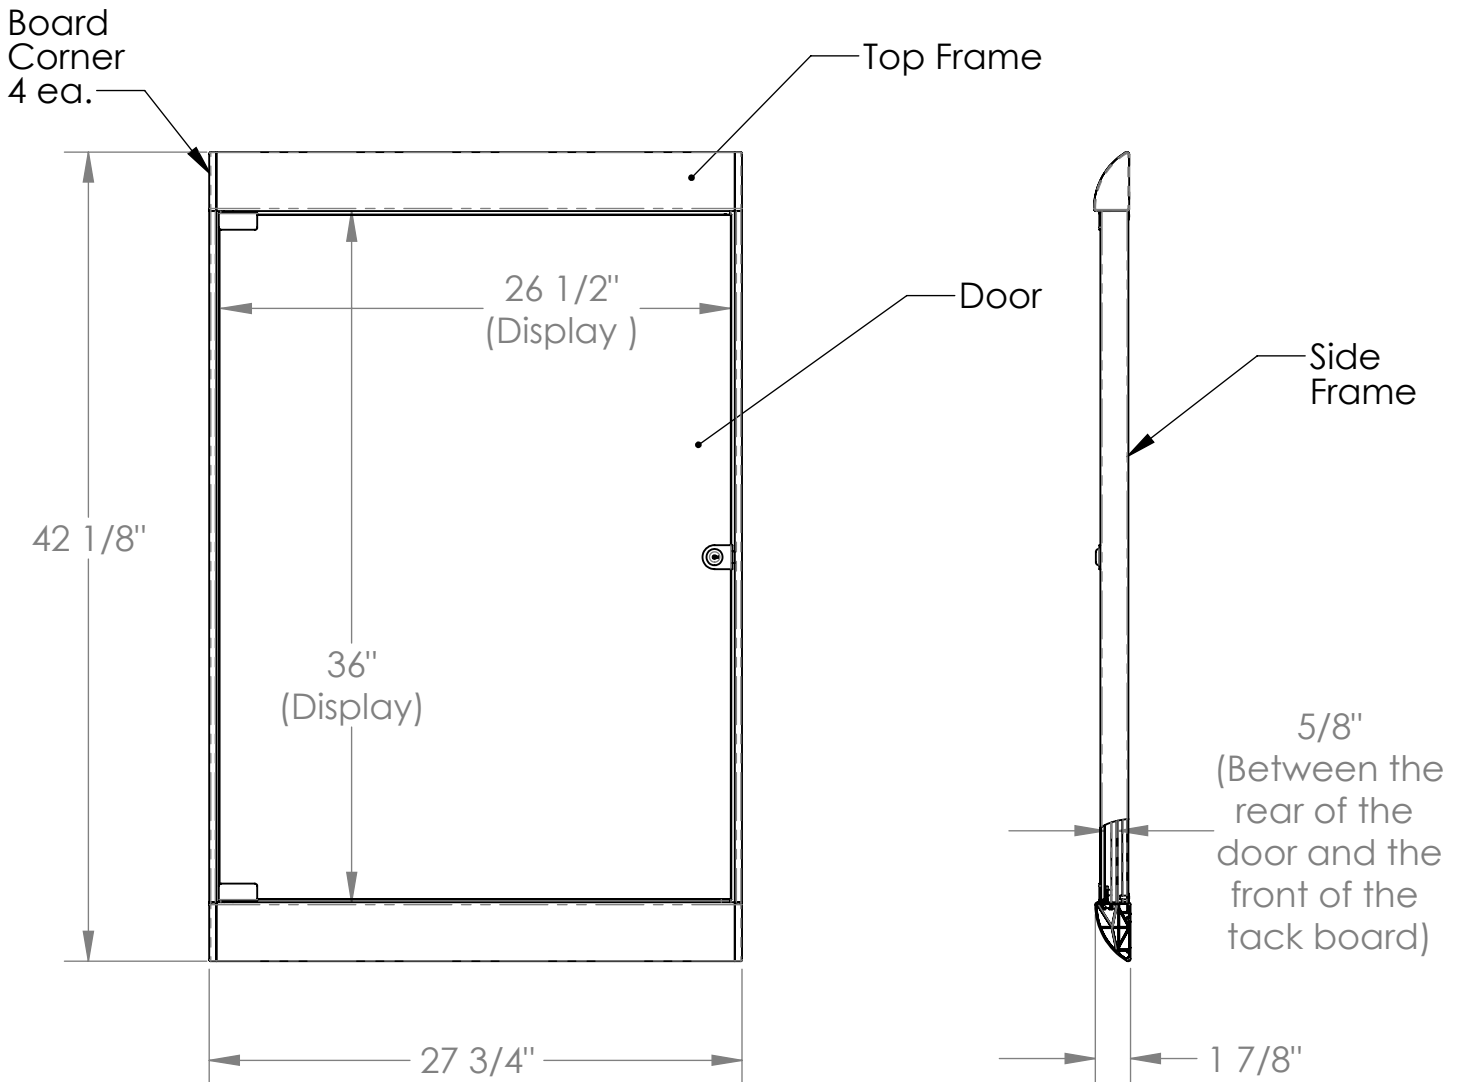

Silhouette 42 1/8" x 27 3/4"
1-Door Ocean Vinyl Fabric
Tackboard w/ Satin Frame

Product Spec Sheet

Provided by

MyBinding.com

When Image Matters.

Call Us at 1-800-944-4573

Silhouette Enclosed Tack Boards

Product Specifications

Materials:

- Framework: aluminum extrusion.
- Door : 1/4" thick tempered glass.
- Tack panels : 3/8" thick fiber board covered in either "Flair Performance Fabric" or "PremaTak Vinyl" fabric.
- Door lock and hinges - chrome plated steel
- Door lock mount plate - polished stainless steel.
- Board corners - black thermoplastic.
- Door stop bumpers - black rubber.

Features:

- Matching top and bottom frames finishes: satin aluminum.
- Frameless door for optimum viewing
- 2 cleat style hanger rails are included.
- Letter size paper display capacity: 3 across / 3 down (Portrait)
2 across / 4 down (Landscape)
- Tack panels are available in 15 colors (see sheet 2)
- Can be mounted so that the door opens from the left or right.