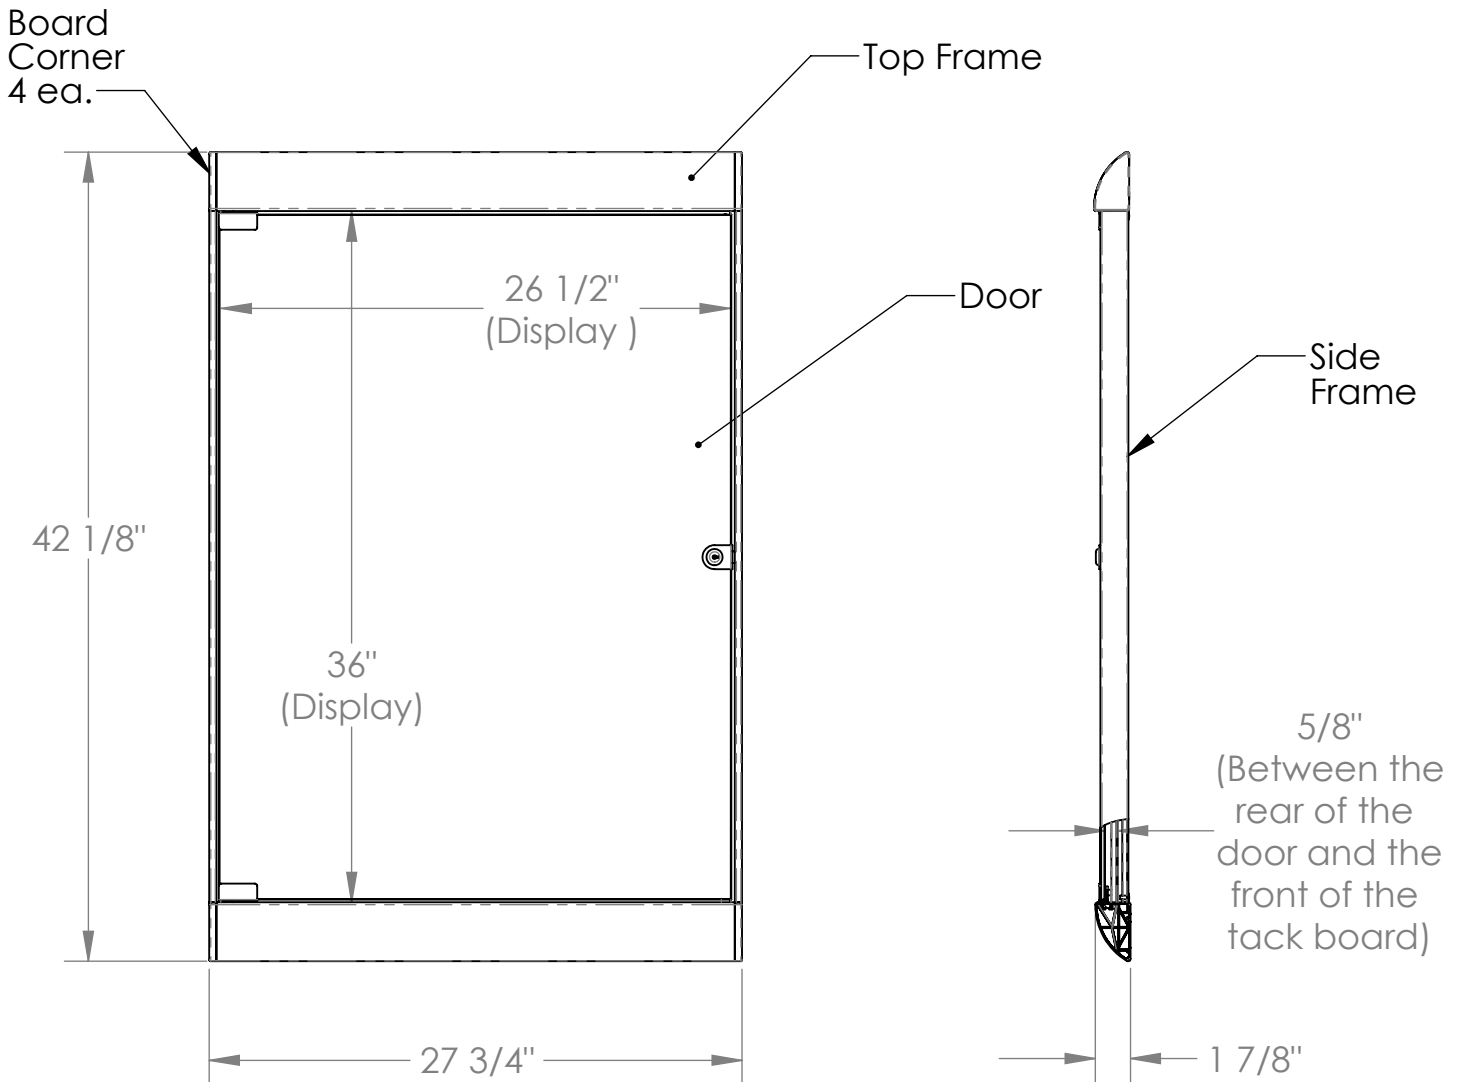

Silhouette 42 1/8" x 27 3/4"
1-Door Caramel Vinyl Fabric
Tackboard w/ Black Frame

Product Spec Sheet

Provided by

MyBinding.com
When Image Matters.

Call Us at 1-800-944-4573

Silhouette Enclosed Tack Boards

Product Specifications

Materials:

- Framework: aluminum extrusion.
- Door : 1/4" thick tempered glass.
- Tack panels : 3/8" thick fiber board covered in either "Flair Performance Fabric" or "PremaTak Vinyl" fabric.
- Door lock and hinges - chrome plated steel
- Door lock mount plate - polished stainless steel.
- Board corners - black thermoplastic.
- Door stop bumpers - black rubber.

Features:

- Matching top and bottom frames finishes: satin aluminum.
- Frameless door for optimum viewing
- 2 cleat style hanger rails are included.
- Letter size paper display capacity: 3 across / 3 down (Portrait)
2 across / 4 down (Landscape)
- Tack panels are available in 15 colors (see sheet 2)
- Can be mounted so that the door opens from the left or right.