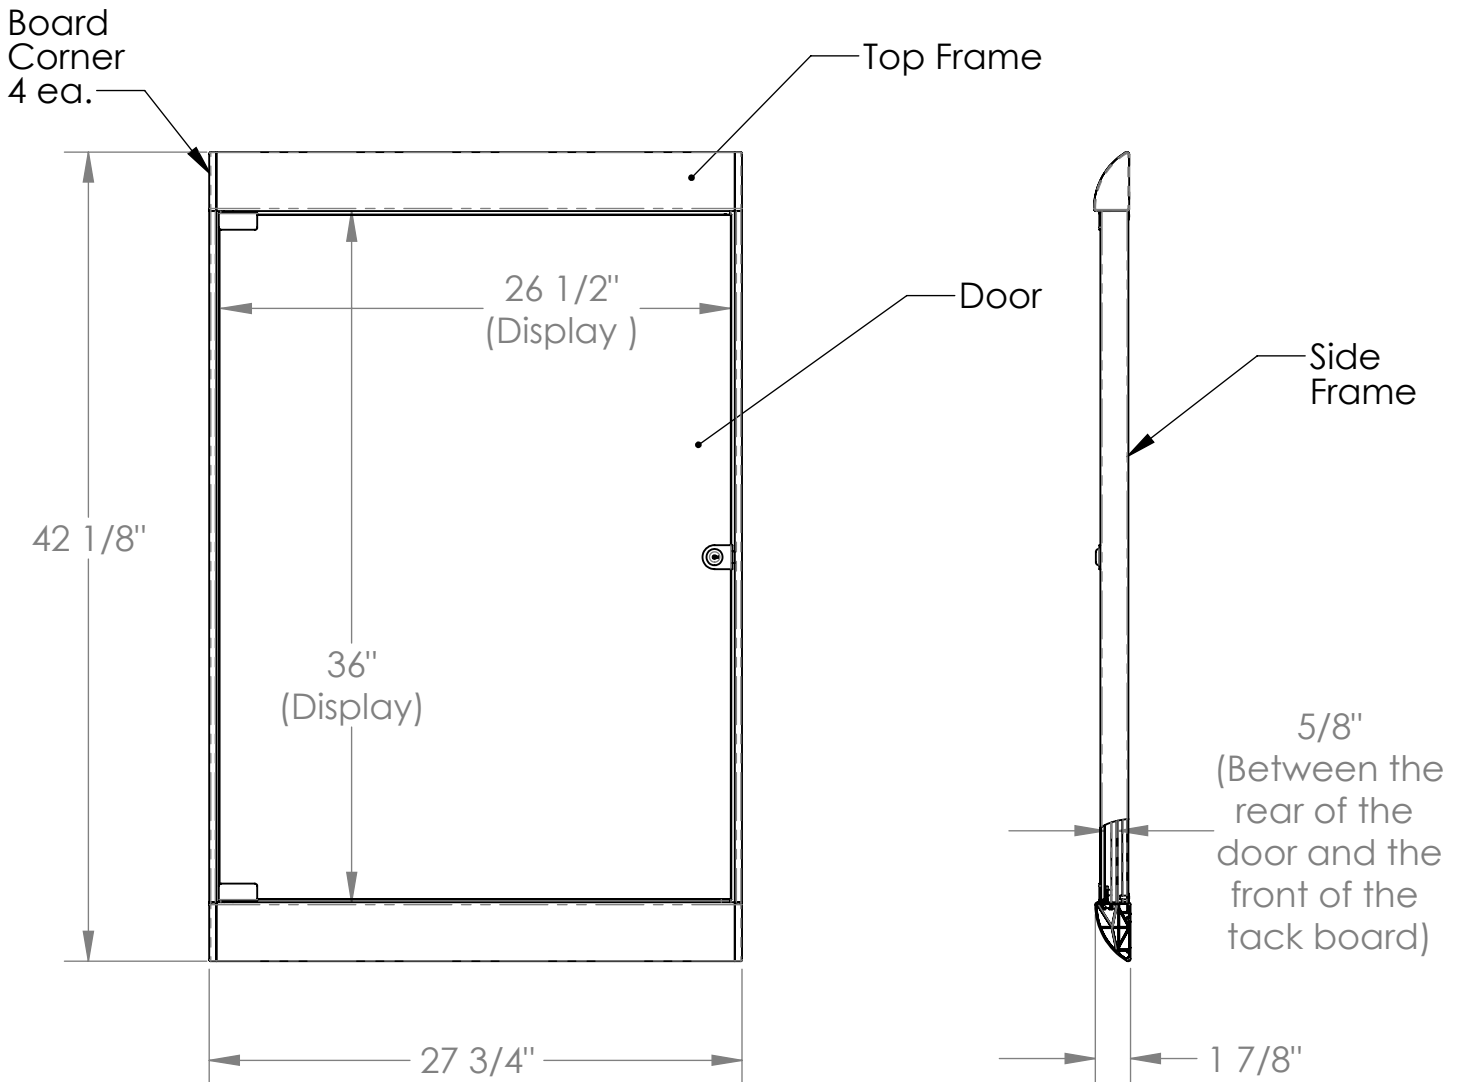

Silhouette 42 1/8" x 27 3/4"
1-Door Ebony Vinyl Fabric
Tackboard w/ Black Frame

Product Spec Sheet

Provided by

MyBinding.com
When Image Matters.

Call Us at 1-800-944-4573

Silhouette Enclosed Tack Boards

Product Specifications

Materials:

- Framework: aluminum extrusion.
- Door : 1/4" thick tempered glass.
- Tack panels : 3/8" thick fiber board covered in either "Flair Performance Fabric" or "PremaTak Vinyl" fabric.
- Door lock and hinges - chrome plated steel
- Door lock mount plate - polished stainless steel.
- Board corners - black thermoplastic.
- Door stop bumpers - black rubber.

Features:

- Matching top and bottom frames finishes: satin aluminum.
- Frameless door for optimum viewing
- 2 cleat style hanger rails are included.
- Letter size paper display capacity: 3 across / 3 down (Portrait)
2 across / 4 down (Landscape)
- Tack panels are available in 15 colors (see sheet 2)
- Can be mounted so that the door opens from the left or right.