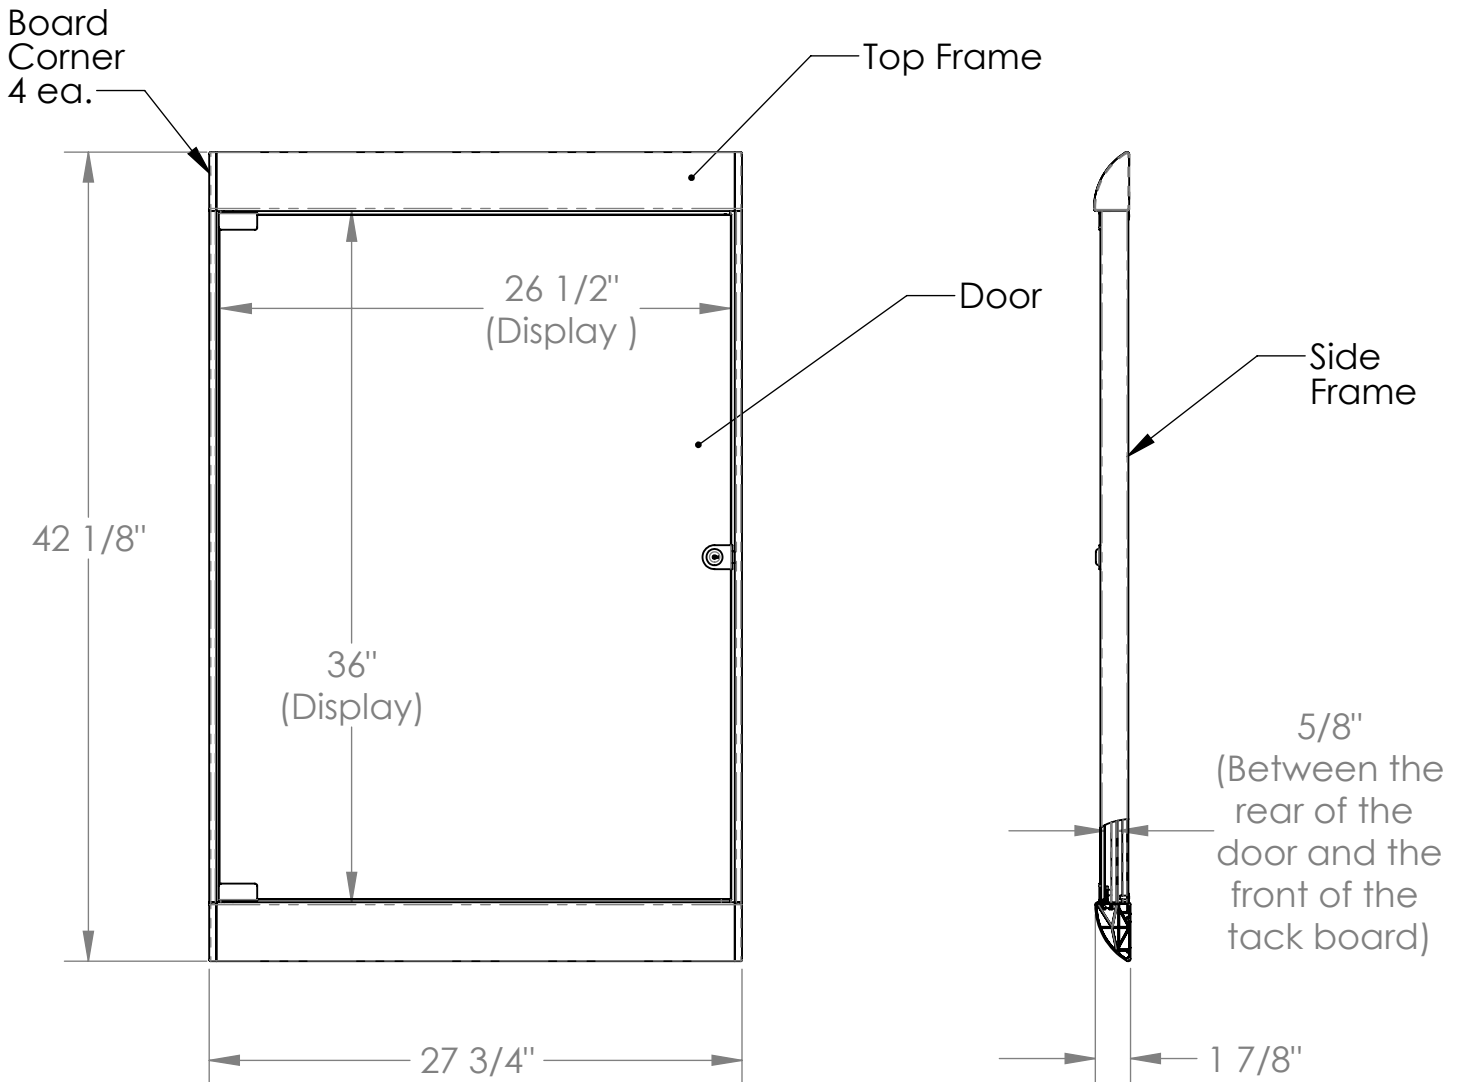

Silhouette 42 1/8" x 27 3/4"
1-Door Ocean Vinyl Fabric
Tackboard w/ Black Frame

Product Spec Sheet

Provided by

MyBinding.com

When Image Matters.

Call Us at 1-800-944-4573

Silhouette Enclosed Tack Boards

Product Specifications

Materials:

- Framework: aluminum extrusion.
- Door : 1/4" thick tempered glass.
- Tack panels : 3/8" thick fiber board covered in either "Flair Performance Fabric" or "PremaTak Vinyl" fabric.
- Door lock and hinges - chrome plated steel
- Door lock mount plate - polished stainless steel.
- Board corners - black thermoplastic.
- Door stop bumpers - black rubber.

Features:

- Matching top and bottom frames finishes: satin aluminum.
- Frameless door for optimum viewing
- 2 cleat style hanger rails are included.
- Letter size paper display capacity: 3 across / 3 down (Portrait)
2 across / 4 down (Landscape)
- Tack panels are available in 15 colors (see sheet 2)
- Can be mounted so that the door opens from the left or right.