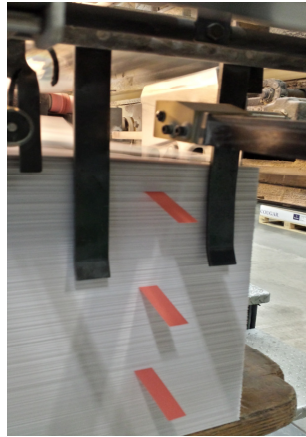

SHOOTER-IID

Customize your **SHOOTER-IID** to further enhance productivity with these options:

- Laser Sensor
- 90° Angle Tape Chute
- Swivel Bracket mount
- Custom Tape Chute Lengths (16" standard, up to 36" available)
- Distribution Box (Allows 3 or more tabbing heads to be operated by one controller)
- Stagger tabbing (Inserting tabs from alternating tabbing heads.)
- Sharp-Shooter Option (spoilage marker / flagger and wireless remote)
- Additional Tabbing Head
- Customized Programming

Examples of Shooter-IID Positions

STANDARD SPECIFICATIONS:

- Net Weight.....40lbs (18 Kg)
- Maximum Height
  With standard
  Pedestal.....60" (152 cm)
- Minimum Height
  With standard
  Pedestal.....20" (51 cm)
- Electrical.....110V AC, 3 Amp or
  220.240V AC 50/60 Hz

**U. S. PAPER
COUNTERS**
Paper Counting Specialist

Authorized Distributor / Agent

MyBinding.com
5500 NE Moore Court
Hillsboro, OR 97124
Toll Free: 1-800-944-4573
Local: 503-640-5920