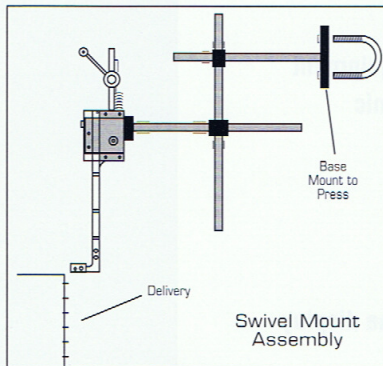

SHOOTER-IID

Customize your **SHOOTER-IID** to further enhance productivity with these options:

- Laser Sensor
- 90° Angle Tape Chute
- Swivel Bracket mount
- Custom Tape Chute Lengths (16" standard, up to 36" available)
- Distribution Box (Allows 3 or more tabbing heads to be operated by one controller)
- Stagger tabbing (Inserting tabs from alternating tabbing heads.)
- Sharp-Shooter Option (spoilage marker / flagger and wireless remote)
- Additional Tabbing Head
- Customized Programming

Examples of Shooter-IID Positions

STANDARD SPECIFICATIONS:

- Net Weight.....40lbs (18 Kg)
- Maximum Height
  With standard
  Pedestal.....60" (152 cm)
- Minimum Height
  With standard
  Pedestal.....20" (51 cm)
- Electrical.....110V AC, 3 Amp or
  220.240V AC 50/60 Hz

**U. S. PAPER
COUNTERS**
Paper Counting Specialist

Authorized Distributor / Agent

MyBinding.com
5500 NE Moore Court
Hillsboro, OR 97124
Toll Free: 1-800-944-4573
Local: 503-640-5920