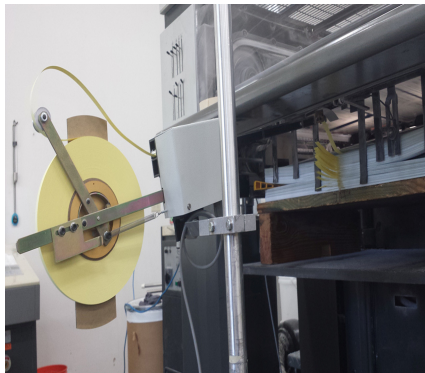

SHOOTER-IID

Customize your **SHOOTER-IID** to further enhance productivity with these options:

- Laser Sensor
- 90° Angle Tape Chute
- Swivel Bracket mount
- Custom Tape Chute Lengths (16" standard, up to 36" available)
- Distribution Box (Allows 3 or more tabbing heads to be operated by one controller)
- Stagger tabbing (Inserting tabs from alternating tabbing heads.)
- Sharp-Shooter Option (spoilage marker / flagger and wireless remote)
- Additional Tabbing Head
- Customized Programming

Examples of Shooter-IID Positions

STANDARD SPECIFICATIONS:

- Net Weight.....40lbs (18 Kg)
- Maximum Height
  With standard
  Pedestal.....60" (152 cm)
- Minimum Height
  With standard
  Pedestal.....20" (51 cm)
- Electrical.....110V AC, 3 Amp or
  220.240V AC 50/60 Hz

**U. S. PAPER
COUNTERS**
Paper Counting Specialist

Authorized Distributor / Agent

MyBinding.com
5500 NE Moore Court
Hillsboro, OR 97124
Toll Free: 1-800-944-4573
Local: 503-640-5920