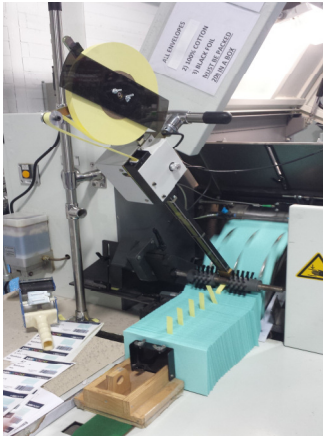

SHOOTER-IID

Customize your **SHOOTER-IID** to further enhance productivity with these options:

- Laser Sensor
- 90° Angle Tape Chute
- Swivel Bracket mount
- Custom Tape Chute Lengths (16" standard, up to 36" available)
- Distribution Box (Allows 3 or more tabbing heads to be operated by one controller)
- Stagger tabbing (Inserting tabs from alternating tabbing heads.)
- Sharp-Shooter Option (spoilage marker / flagger and wireless remote)
- Additional Tabbing Head
- Customized Programming

Examples of Shooter-IID Positions

STANDARD SPECIFICATIONS:

- Net Weight.....40lbs (18 Kg)
- Maximum Height
  With standard
  Pedestal.....60" (152 cm)
- Minimum Height
  With standard
  Pedestal.....20" (51 cm)
- Electrical.....110V AC, 3 Amp or
  220.240V AC 50/60 Hz

**U. S. PAPER
COUNTERS**
Paper Counting Specialist

Authorized Distributor / Agent

MyBinding.com
5500 NE Moore Court
Hillsboro, OR 97124
Toll Free: 1-800-944-4573
Local: 503-640-5920