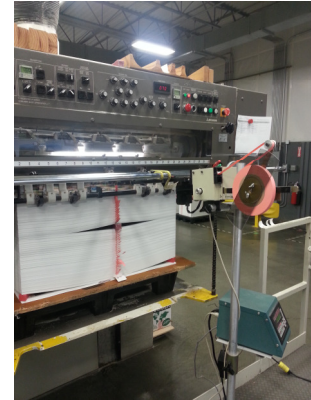

SHOOTER-IID

Customize your **SHOOTER-IID** to further enhance productivity with these options:

- Laser Sensor
- 90° Angle Tape Chute
- Swivel Bracket mount
- Custom Tape Chute Lengths (16" standard, up to 36" available)
- Distribution Box (Allows 3 or more tabbing heads to be operated by one controller)
- Stagger tabbing (Inserting tabs from alternating tabbing heads.)
- Sharp-Shooter Option (spoilage marker / flagger and wireless remote)
- Additional Tabbing Head
- Customized Programming

Examples of Shooter-IID Positions

STANDARD SPECIFICATIONS:

- Net Weight.....40lbs (18 Kg)
- Maximum Height
  With standard
  Pedestal.....60" (152 cm)
- Minimum Height
  With standard
  Pedestal.....20" (51 cm)
- Electrical.....110V AC, 3 Amp or
  220.240V AC 50/60 Hz

**U. S. PAPER
COUNTERS**
Paper Counting Specialist