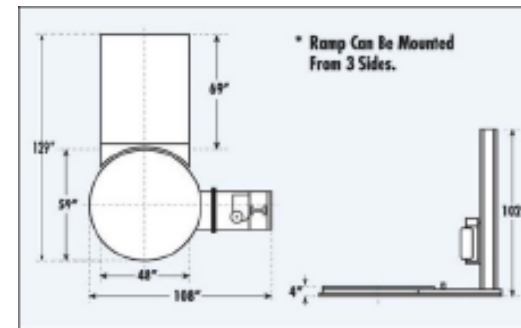

SPW-982HP
High Profile
Does not include ramp

Heavy duty chain drive on turntable with 18sets of double roller turntable supports.

MyBinding.com
5500 NE Moore Court
Hillsboro, OR 97124

Toll Free: 1-800-944-4573
Local: 503-640-5920