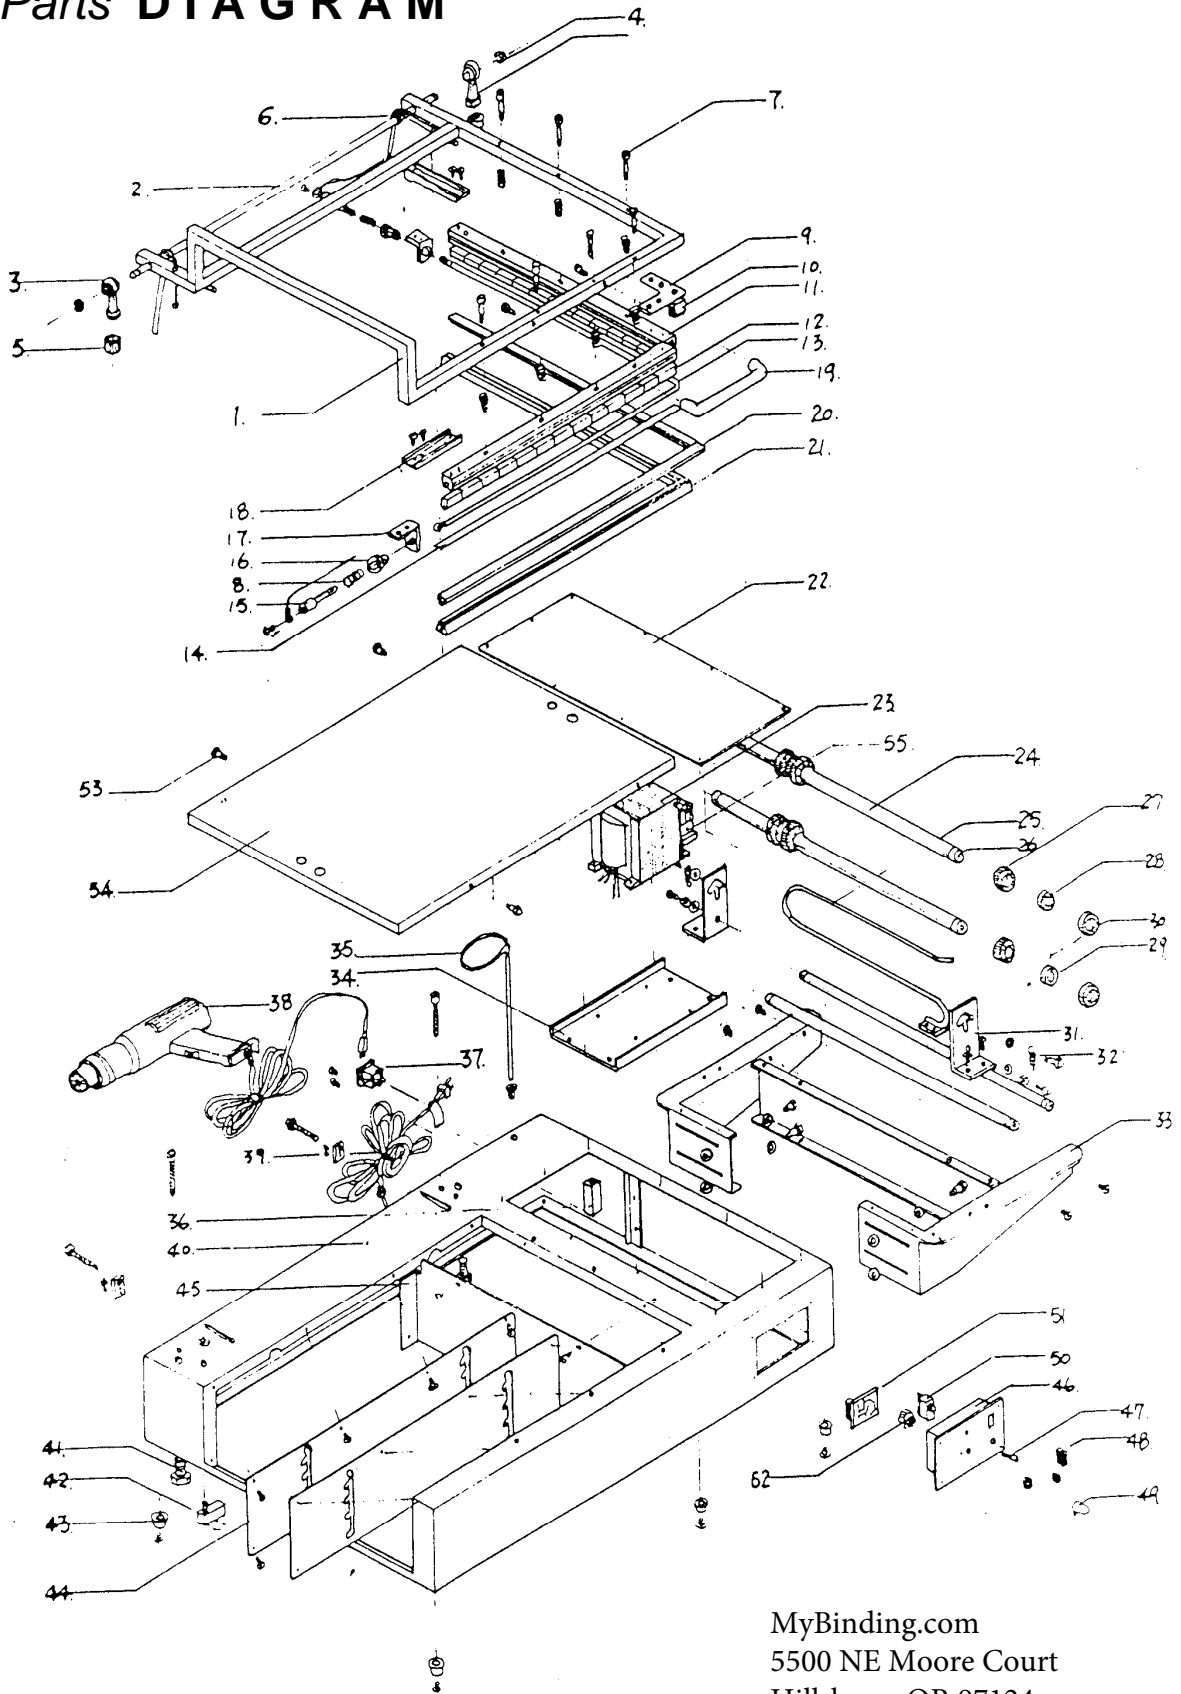

WHL L-Bar Sealers

WV-350L (14" x 20"), WV-500L (20" x 26"), WV-650L (26"x31")

Spare Parts **DIAGRAM**

MyBinding.com
5500 NE Moore Court
Hillsboro, OR 97124
Toll Free: 1-800-944-4573
Local: 503-640-5920