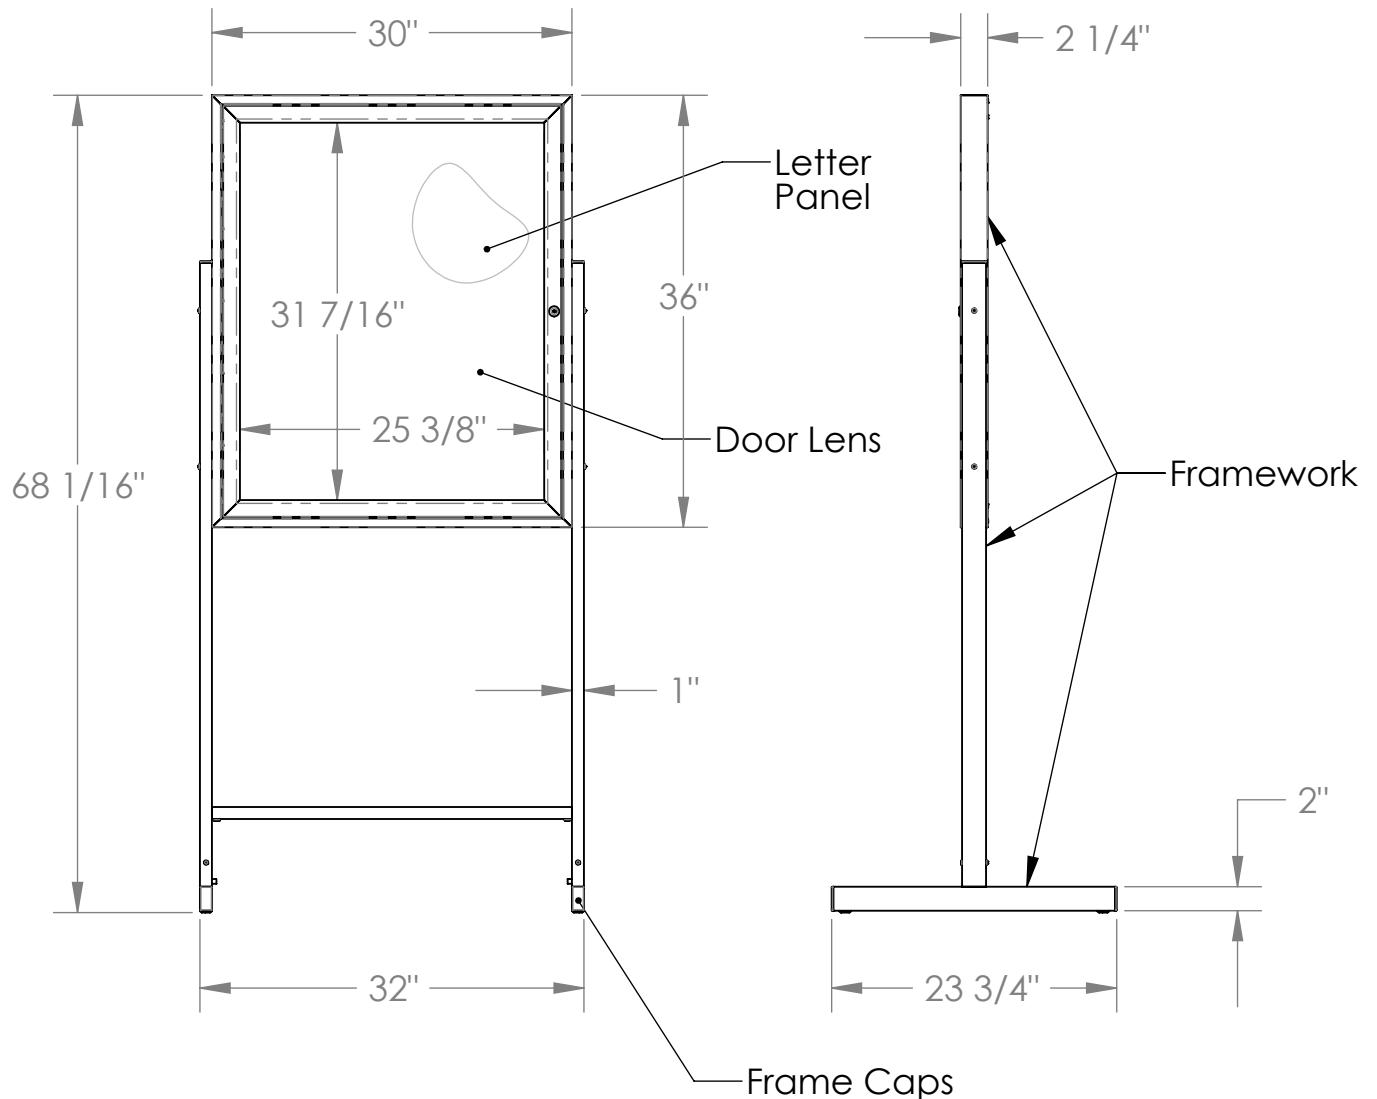

Sentry 36"x30" Double Pedestal Satin Aluminum Enclosed Letterboard

Product Spec Sheet

Provided by

MyBinding.com

When Image Matters.

Call Us at 1-800-944-4573

ZPA & ZPB Series

SENTRY Free Standing Message Center

ghent.

Materials:

- Framework: Aluminum extrusion.
- Door Lens: Shatter-resistant 1/8" thick clear acrylic.
- Letter Panel: 3/8" thick MDF with a black flannel face.
- Frame Caps: Black thermoplastic

Features:

- The frame is available in a clear satin (PA) or dark bronze (PB) anodize finish.
- Includes a cam style door lock.
- Includes a set of white plastic 3/4" Gothic font letters.

Notes:

- Indoor use only.