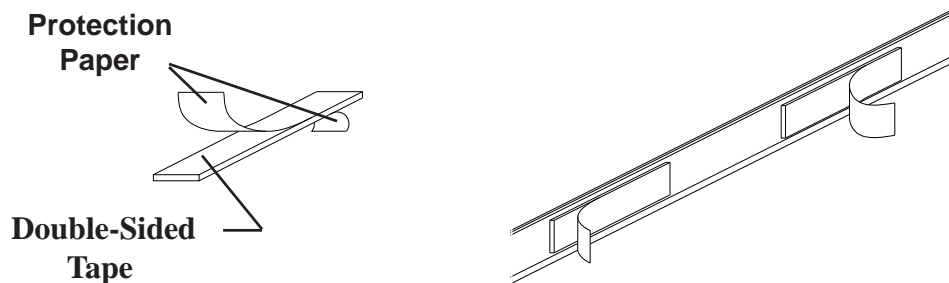

# ***Best-Rite 1" x 12" Natural Cork Bulletin Bars - 12pk***

Instruction Manual

*Provided by*

**MyBinding.com**  
*When Image Matters.*

Call Us at 1-800-944-4573

## Best-Rite Bulletin Bar Installation Instruction

---

### Permanent Mounting Instructions:

Peel one side of the protective paper from the double-sided tape and apply to the back of the bulletin bar. Press firmly in place. Peel the second side's protective paper off and apply the bulletin bar to a smooth, flat surface.

### Magnetic Mounting Instructions:

Peel one side of the protective paper from the double-sided tape and apply to the back of the bulletin bar. Press firmly in place. Peel the second side's protective paper off and mount the magnetic strip to the tape with the grooved side down. Position the bulletin bar onto your magnet attracting surface.