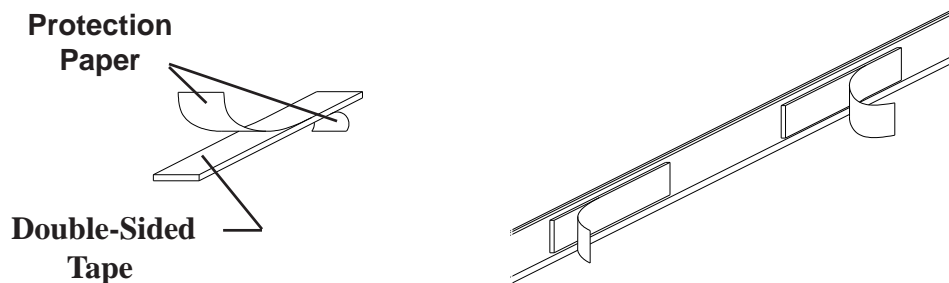

Best-Rite 1" x 24" Natural Cork Bulletin Bars - 12pk

Instruction Manual

Provided by

MyBinding.com

When Image Matters.

Call Us at 1-800-944-4573

Best-Rite Bulletin Bar Installation Instruction

Permanent Mounting Instructions:

Peel one side of the protective paper from the double-sided tape and apply to the back of the bulletin bar. Press firmly in place. Peel the second side's protective paper off and apply the bulletin bar to a smooth, flat surface.

Magnetic Mounting Instructions:

Peel one side of the protective paper from the double-sided tape and apply to the back of the bulletin bar. Press firmly in place. Peel the second side's protective paper off and mount the magnetic strip to the tape with the grooved side down. Position the bulletin bar onto your magnet attracting surface.